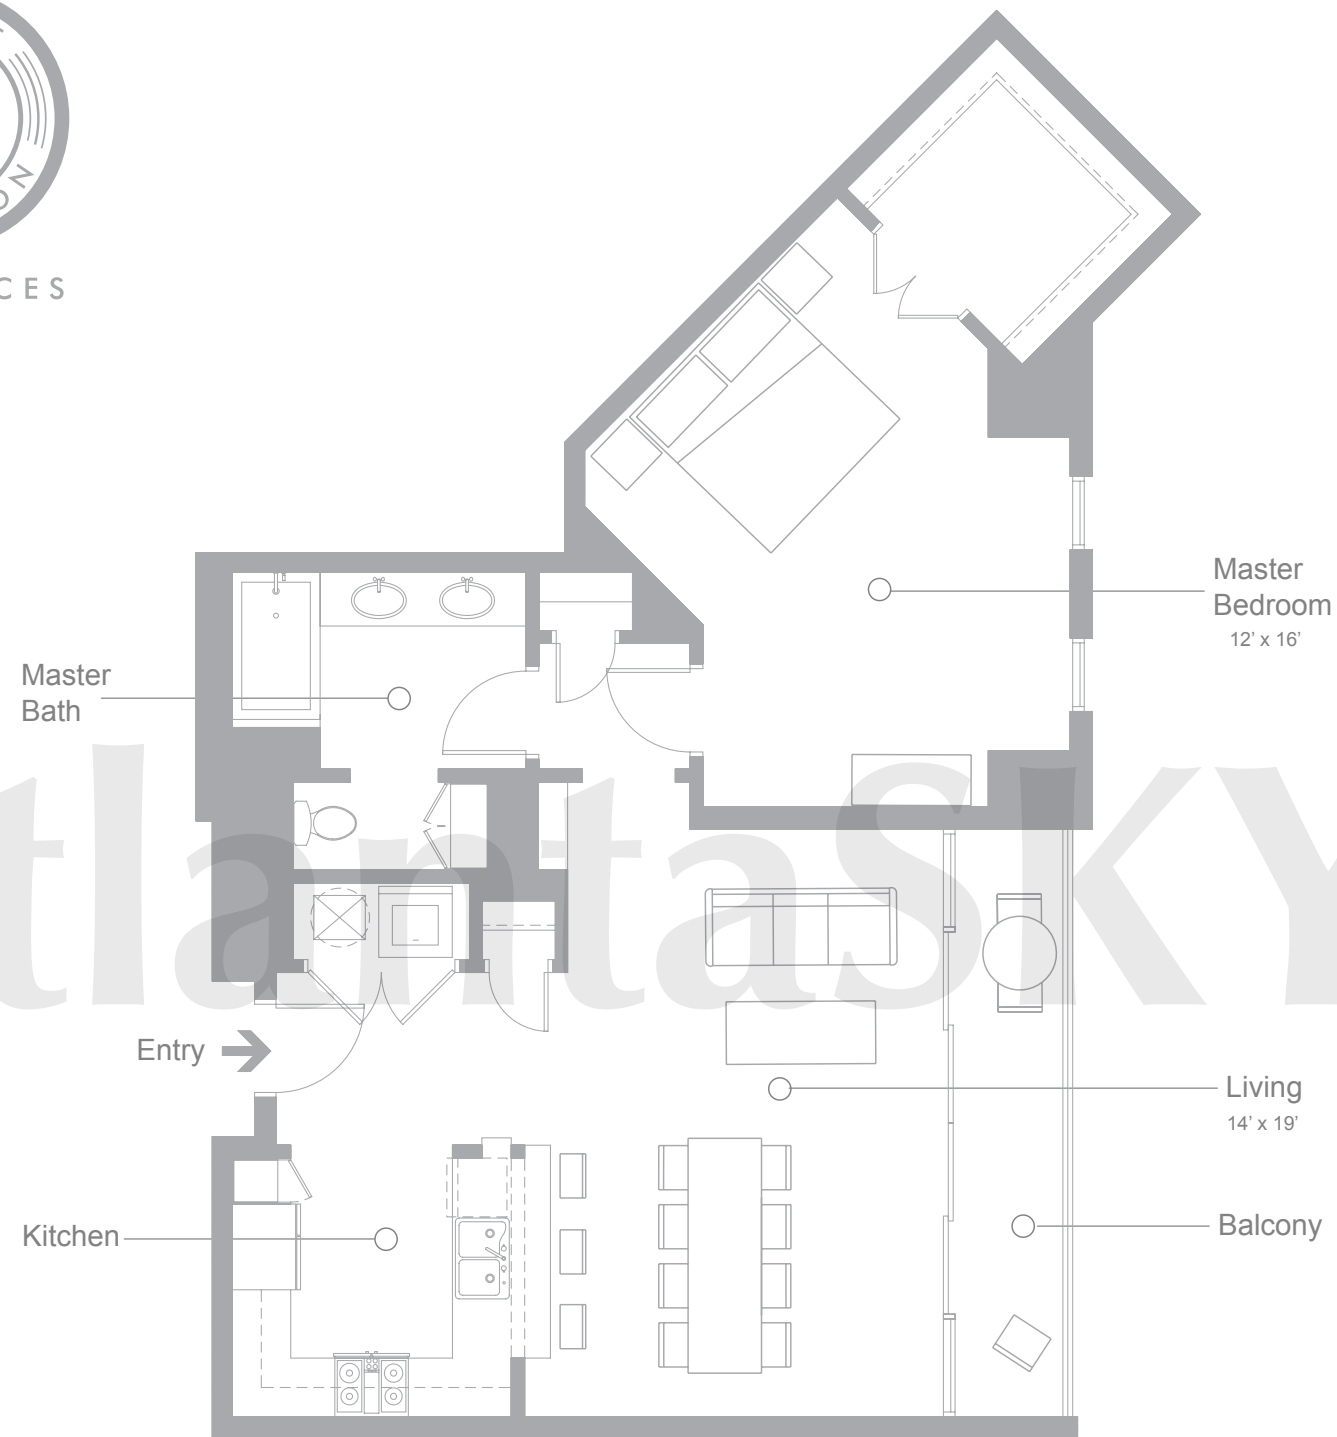

▶ MODEL - L1 | 1 BR | 1 BA | 980 SQ. FT

FLOORS 7-9

atlanta**SKY**rise®
Atlanta Luxury Condos

All rights reserved. Floor plans are for information purposes only and should not be relied upon as building plans. All measurements and area representations are approximate and are subject to change. Developer reserves the right to make changes and modifications that it deems appropriate at any time, to accommodate its in the field construction needs and in response to recommendations or requirements of local, state or federal governmental or quasi-governmental agencies or applicable utility and/or insurance providers. Purchaser agrees that any changes made in accordance with the foregoing shall not be deemed material in a manner which is adverse to the offering of the unit. Oral representations as to floor plans or other aspects of the property should not be relied upon as correctly stating representations of the developer.