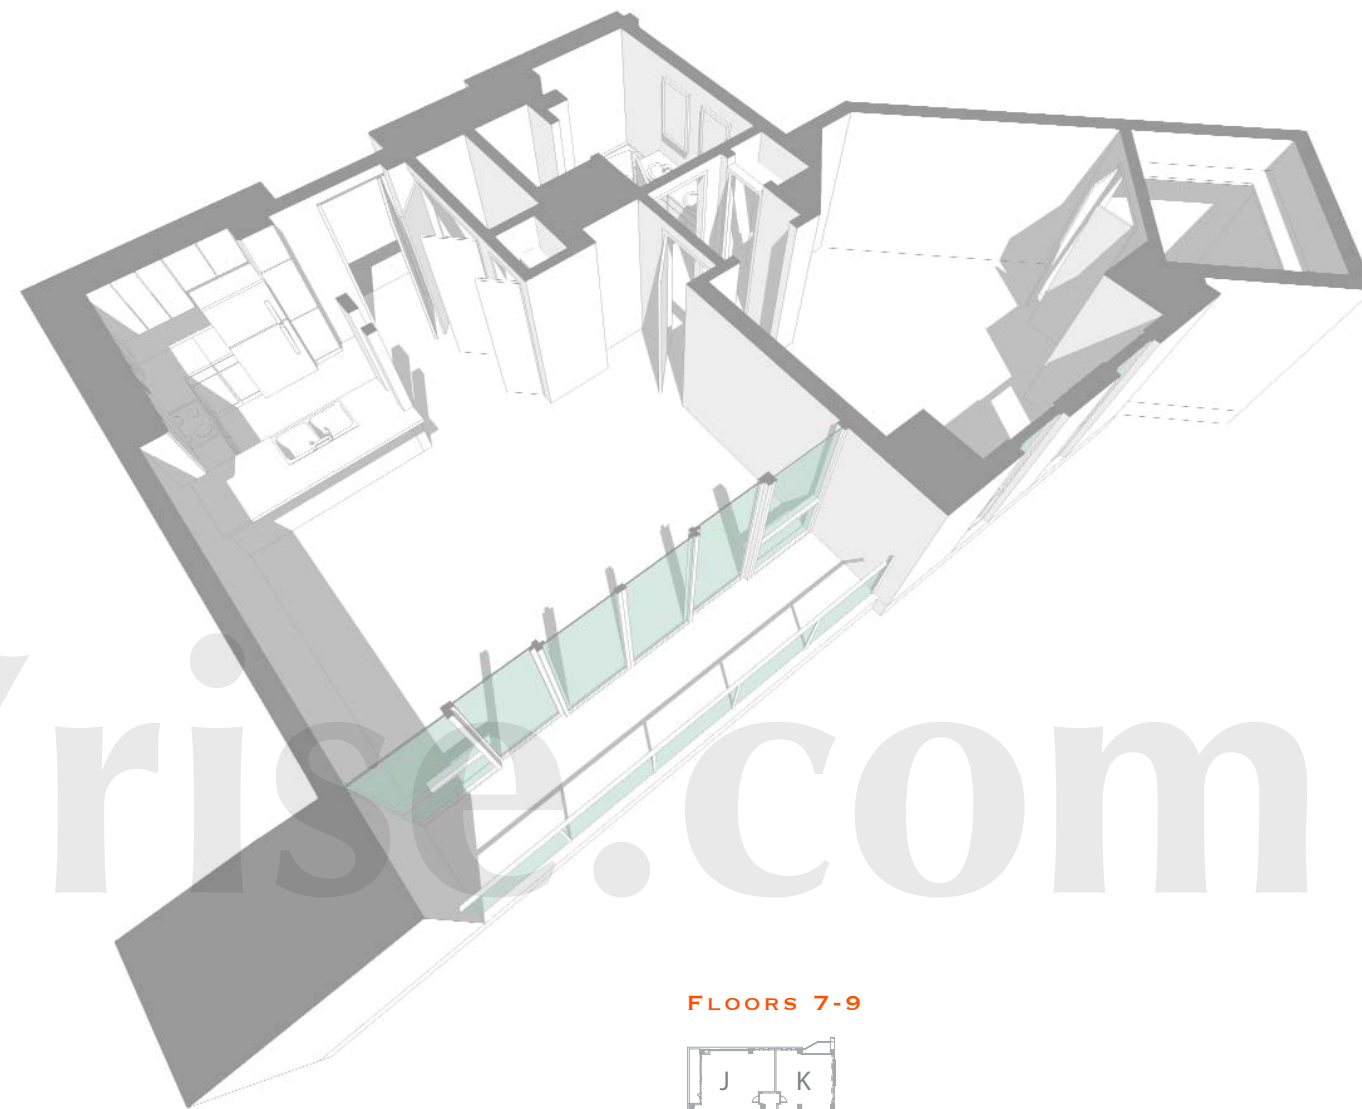

▶ MODEL - L1 | 1 BR | 1 BA | 980 SQ. FT

FLOORS 7-9

atlanta**SKY**rise®
Atlanta Luxury Condos

All rights reserved. Floor plans are for information purposes only and should not be relied upon as building plans. All measurements and area representations are approximate and are subject to change. Developer reserves the right to make changes and modifications that it deems appropriate at any time, to accommodate its in the field construction needs and in response to recommendations or requirements of local, state or federal governmental or quasi-governmental agencies or applicable utility and/or insurance providers. Purchaser agrees that any changes made in accordance with the foregoing shall not be deemed material in a manner which is adverse to the offering of the unit. Oral representations as to floor plans or other aspects of the property should not be relied upon as correctly stating representations of the developer.