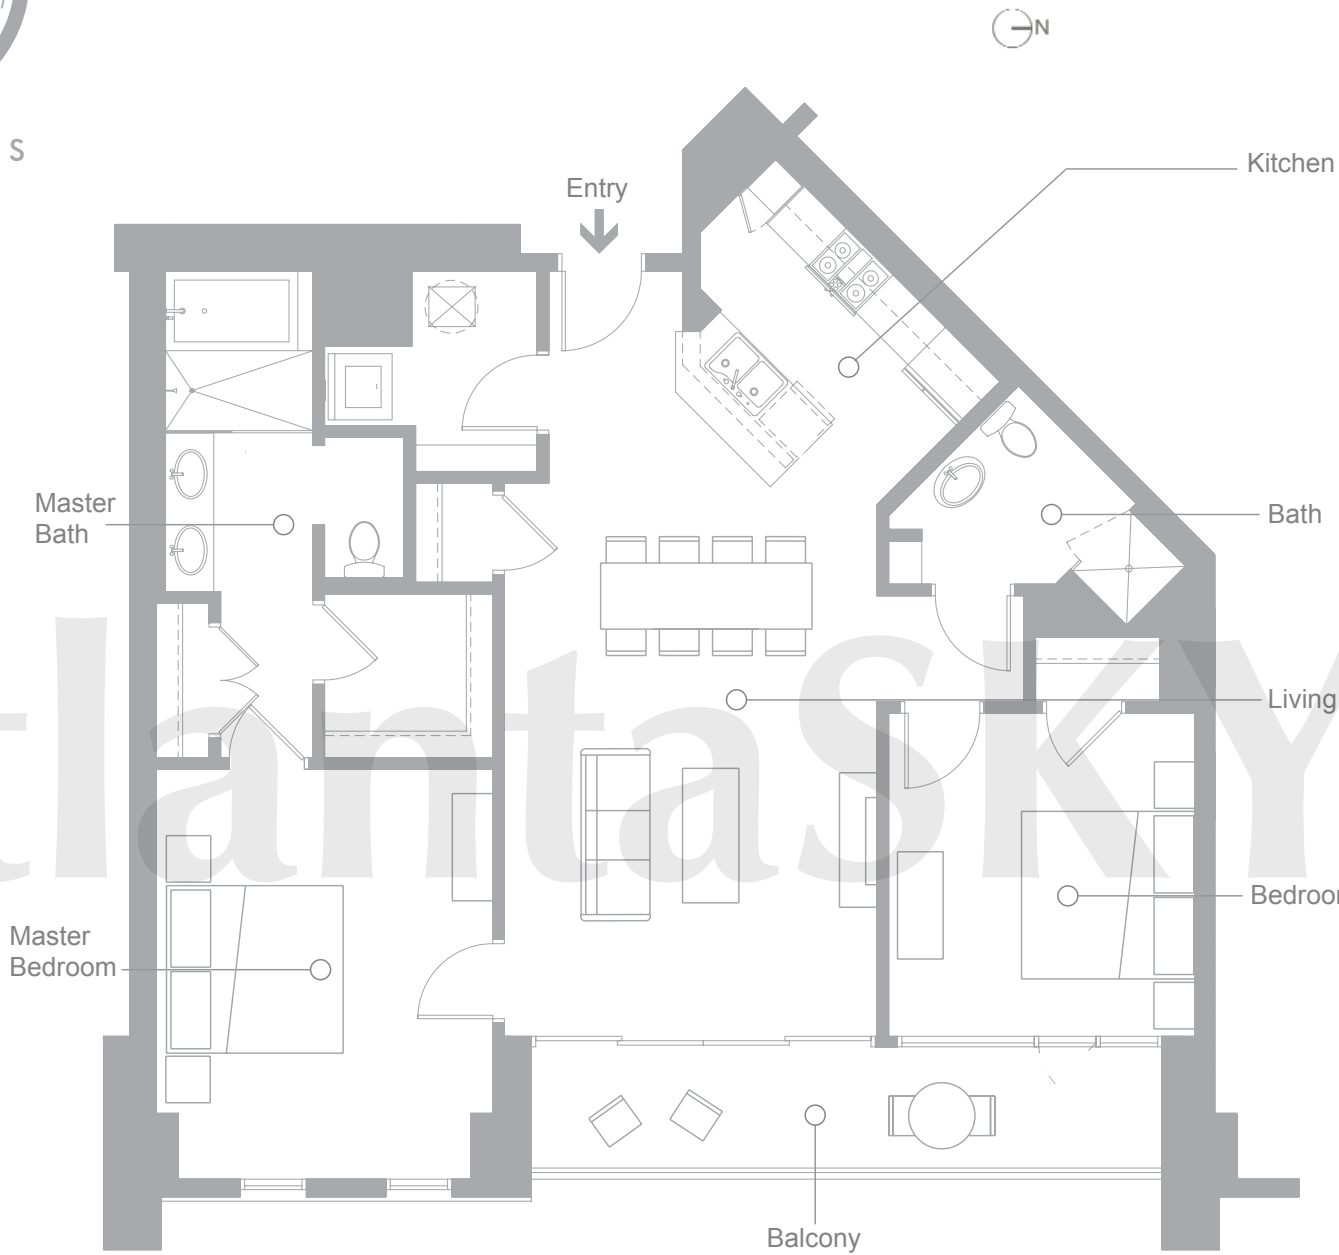

▶ MODEL - F | 2BR | 2BA | 1223-1231 SQ. FT

atlantaSKYrise.com

atlantaSKYrise®
Atlanta Luxury Condos

All rights reserved. Floor plans are for information purposes only and should not be relied upon as building plans. All measurements and area representations are approximate and are subject to change. Developer reserves the right to make changes and modifications that it deems appropriate at any time, to accommodate its in the field construction needs and in response to recommendations or requirements of local, state or federal governmental or quasi-governmental agencies or applicable utility and/or insurance providers. Purchaser agrees that any changes made in accordance with the foregoing shall not be deemed material in a manner which is adverse to the offering of the unit. Oral representations as to floor plans or other aspects of the property should not be relied upon as correctly stating representations of the developer.