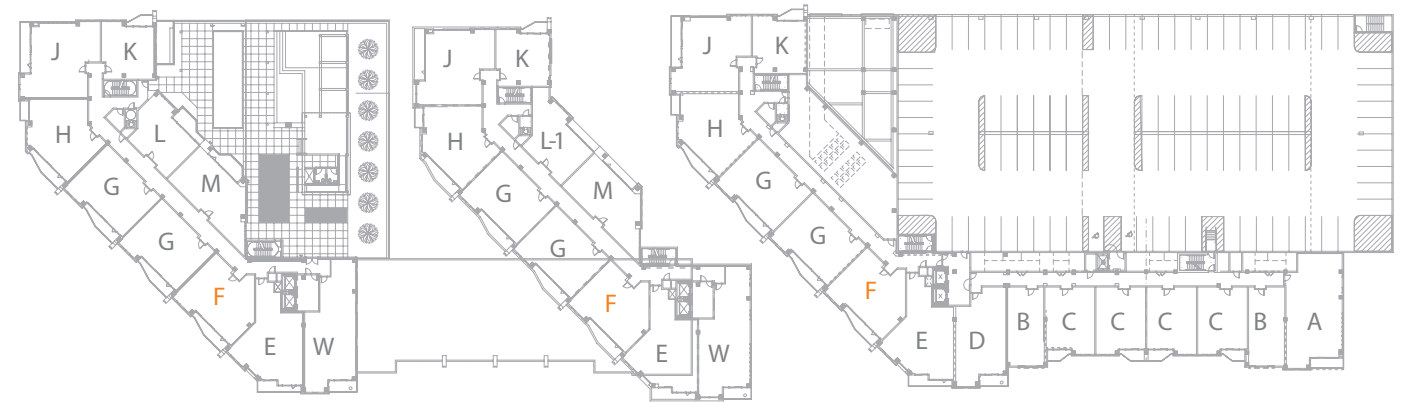

▶ MODEL - F | 2BR | 2BA | 1223-1231 SQ. FT

atlantaSKYrise.com

atlantaSKYrise®
Atlanta Luxury Condos

All rights reserved. Floor plans are for information purposes only and should not be relied upon as building plans. All measurements and area representations are approximate and are subject to change. Developer reserves the right to make changes and modifications that it deems appropriate at any time, to accommodate its in the field construction needs and in response to recommendations or requirements of local, state or federal governmental or quasi-governmental agencies or applicable utility and/or insurance providers. Purchaser agrees that any changes made in accordance with the foregoing shall not be deemed material in a manner which is adverse to the offering of the unit. Oral representations as to floor plans or other aspects of the property should not be relied upon as correctly stating representations of the developer.