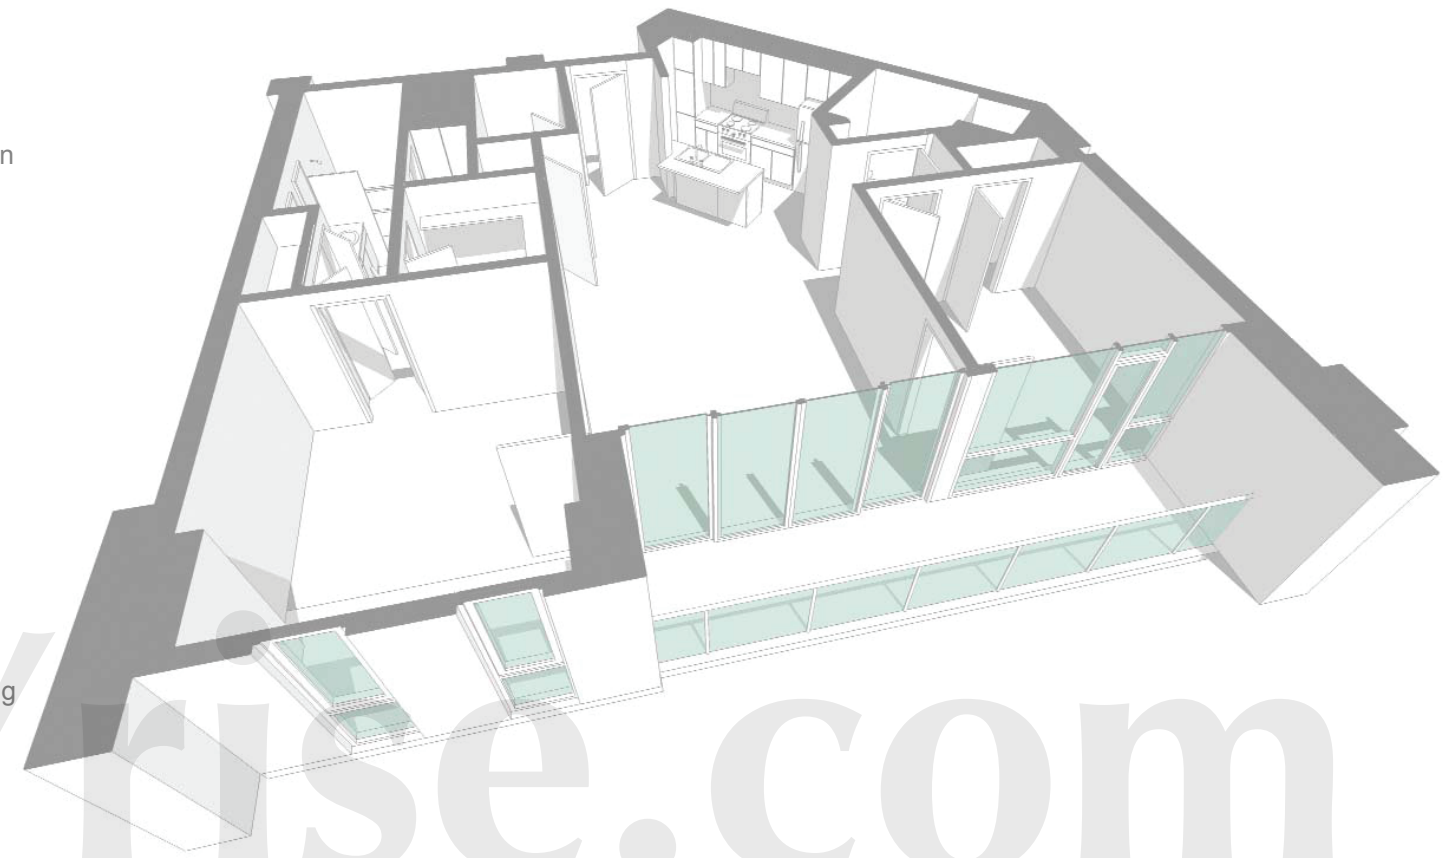

▶ MODEL - F | 2BR | 2BA | 1223-1231 SQ. FT

atlantaSKYrise.com

atlantaSKYrise®
Atlanta Luxury Condos

All rights reserved. Floor plans are for information purposes only and should not be relied upon as building plans. All measurements and area representations are approximate and are subject to change. Developer reserves the right to make changes and modifications that it deems appropriate at any time, to accommodate its in the field construction needs and in response to recommendations or requirements of local, state or federal governmental or quasi-governmental agencies or applicable utility and/or insurance providers. Purchaser agrees that any changes made in accordance with the foregoing shall not be deemed material in a manner which is adverse to the offering of the unit. Oral representations as to floor plans or other aspects of the property should not be relied upon as correctly stating representations of the developer.