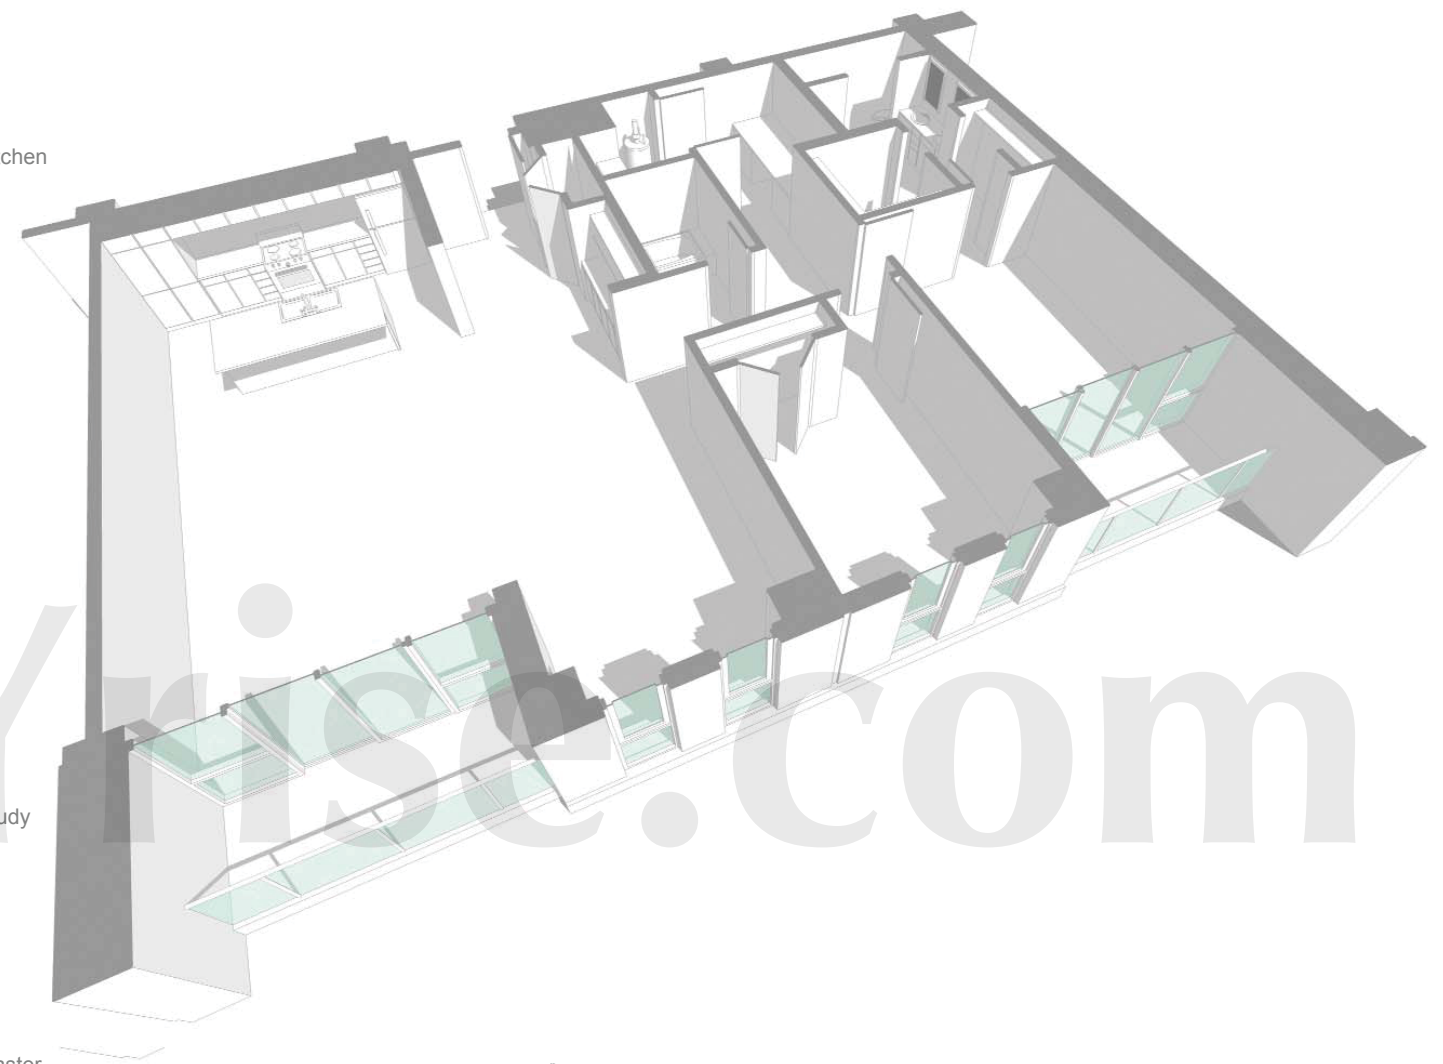

▶ MODEL - CC | 2 BR | 2 BA | 1880 SQ. FT

atlanta**SKY**rise®
Atlanta Luxury Condos

All rights reserved. Floor plans are for information purposes only and should not be relied upon as building plans. All measurements and area representations are approximate and are subject to change. Developer reserves the right to make changes and modifications that it deems appropriate at any time, to accommodate its in the field construction needs and in response to recommendations or requirements of local, state or federal governmental or quasi-governmental agencies or applicable utility and/or insurance providers. Purchaser agrees that any changes made in accordance with the foregoing shall not be deemed material in a manner which is adverse to the offering of the unit. Oral representations as to floor plans or other aspects of the property should not be relied upon as correctly stating representations of the developer.