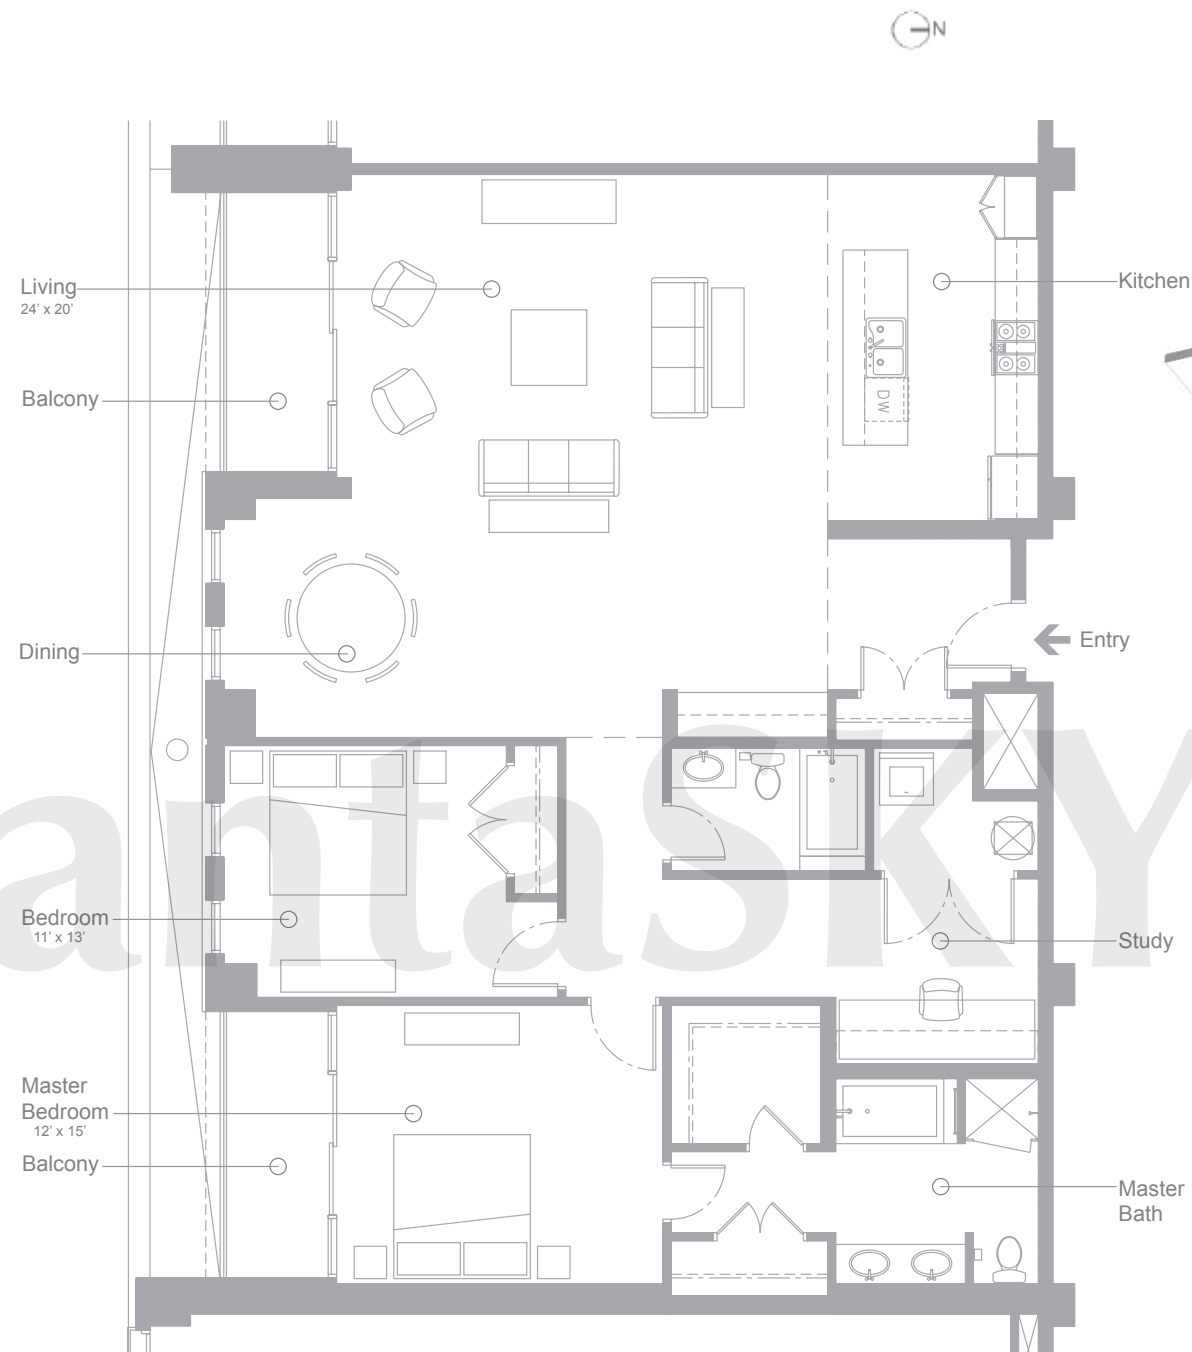

▶ MODEL - CC | 2 BR | 2 BA | 1880 SQ. FT

atlanta**SKY**rise®
Atlanta Luxury Condos

All rights reserved. Floor plans are for information purposes only and should not be relied upon as building plans. All measurements and area representations are approximate and are subject to change. Developer reserves the right to make changes and modifications that it deems appropriate at any time, to accommodate its in the field construction needs and in response to recommendations or requirements of local, state or federal governmental or quasi-governmental agencies or applicable utility and/or insurance providers. Purchaser agrees that any changes made in accordance with the foregoing shall not be deemed material in a manner which is adverse to the offering of the unit. Oral representations as to floor plans or other aspects of the property should not be relied upon as correctly stating representations of the developer.