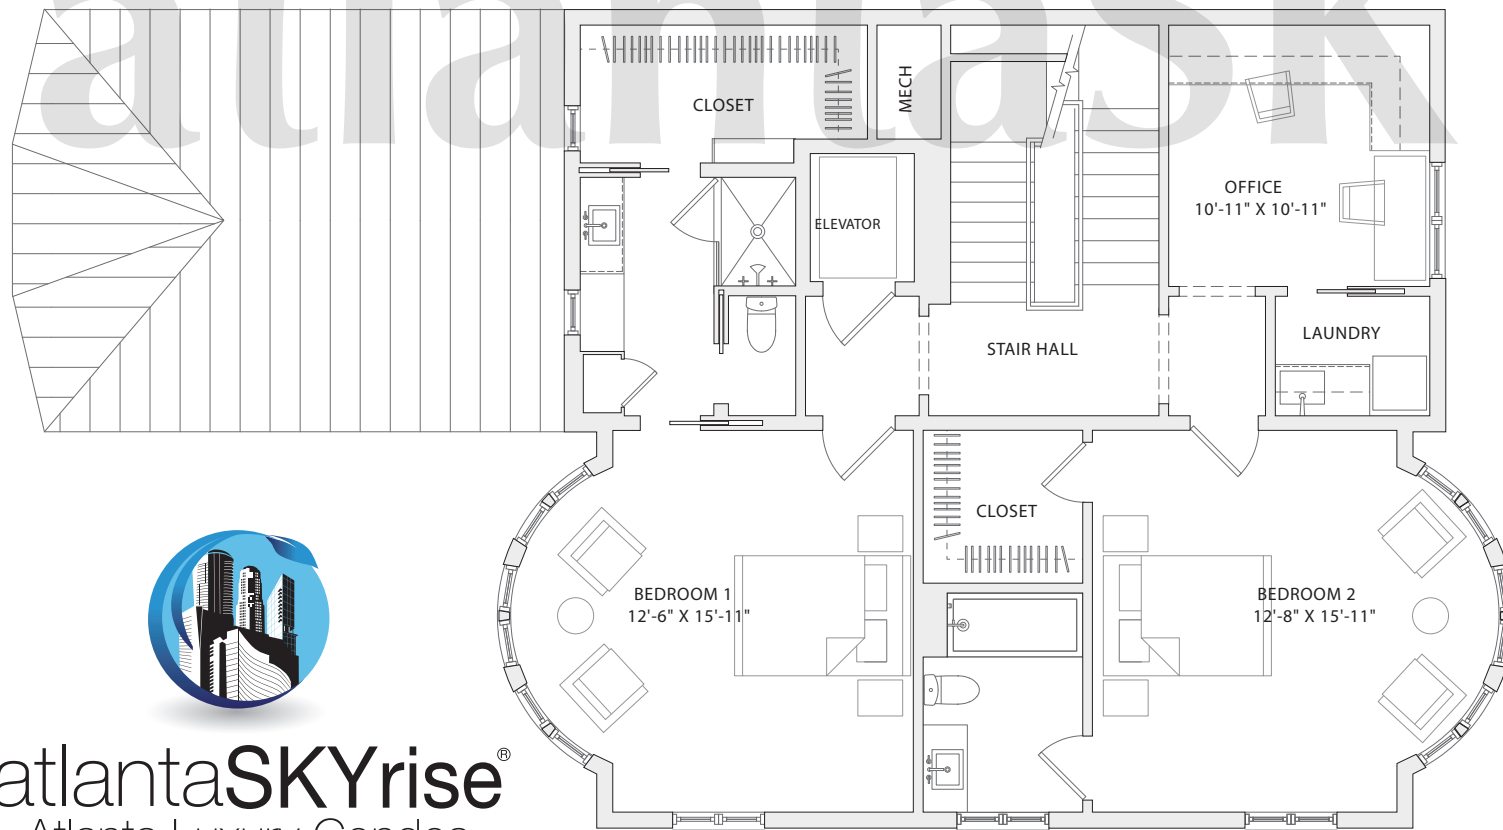

WALDORF ASTORIA RESIDENCES

MAISONETTE 1

3 BEDROOMS
3 BATHS
1 HALF BATH
INTERIOR:
4,170 SF / 387 SM
BALCONY:
553 SF / 51 SM
GARAGE:
2,024 SF / 188 SM

MAIN LEVEL

SECOND LEVEL

THIRD LEVEL

atlantaSKYrise®
Atlanta Luxury Condos

The square foot calculation for this floor plan is provided as an architect's estimate and may vary based upon field conditions and construction methods; accordingly, seller makes no representation regarding the accuracy of the calculation.