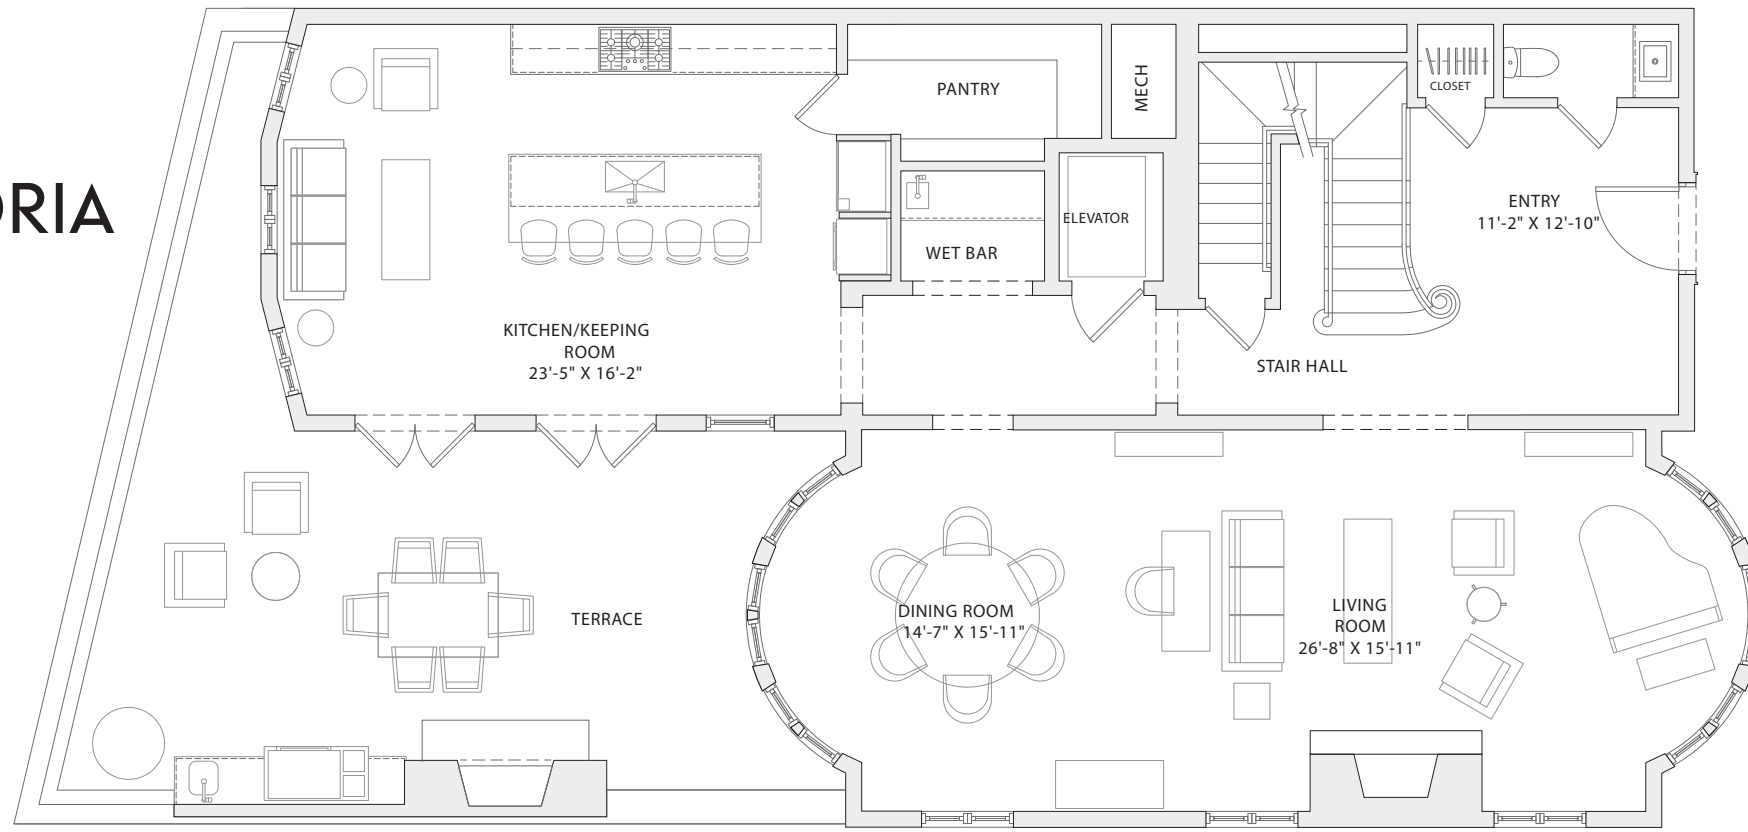

WALDORF ASTORIA RESIDENCES

MAISONETTE 1

3 BEDROOMS
3 BATHS
1 HALF BATH
INTERIOR:
4,170 SF / 387 SM
BALCONY:
553 SF / 51 SM
GARAGE:
2,024 SF / 188 SM

MAIN LEVEL

SECOND LEVEL

THIRD LEVEL

atlantaSKYrise®
Atlanta Luxury Condos

The square foot calculation for this floor plan is provided as an architect's estimate and may vary based upon field conditions and construction methods; accordingly, seller makes no representation regarding the accuracy of the calculation.