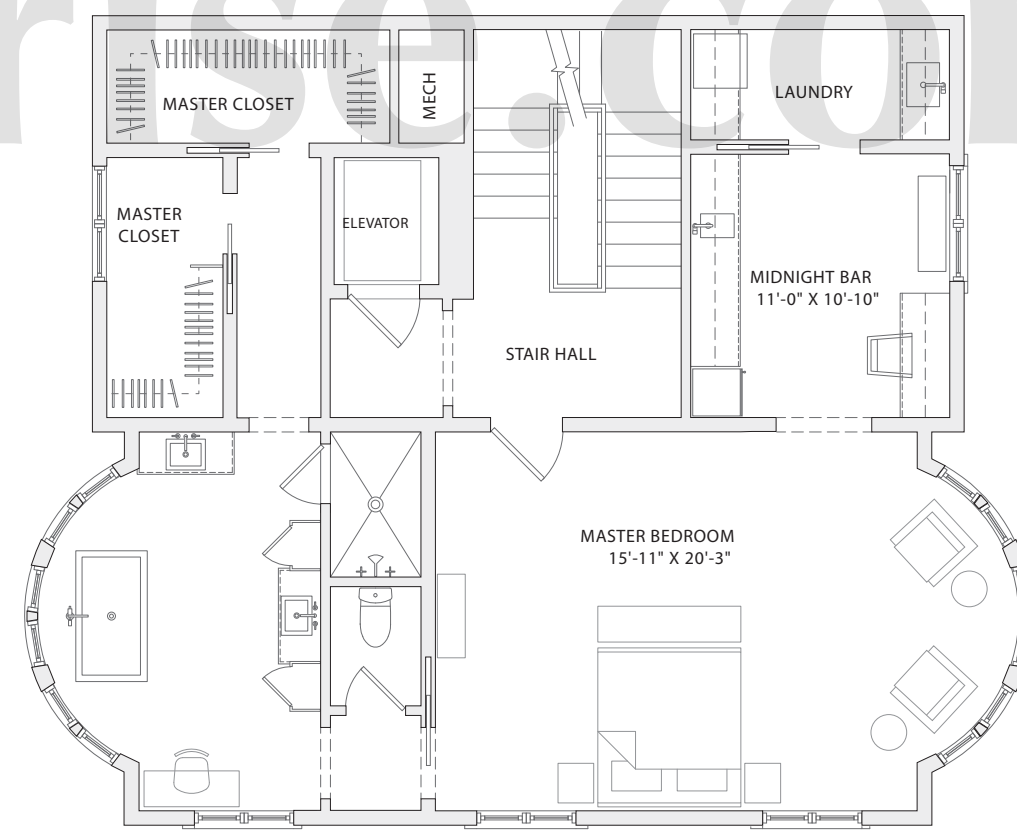

WALDORF ASTORIA RESIDENCES

MAISONETTE 1

3 BEDROOMS
3 BATHS
1 HALF BATH
INTERIOR:
4,170 SF / 387 SM
BALCONY:
553 SF / 51 SM
GARAGE:
2,024 SF / 188 SM

MAIN LEVEL

SECOND LEVEL

THIRD LEVEL

atlantaSKYrise®
Atlanta Luxury Condos

The square foot calculation for this floor plan is provided as an architect's estimate and may vary based upon field conditions and construction methods; accordingly, seller makes no representation regarding the accuracy of the calculation.