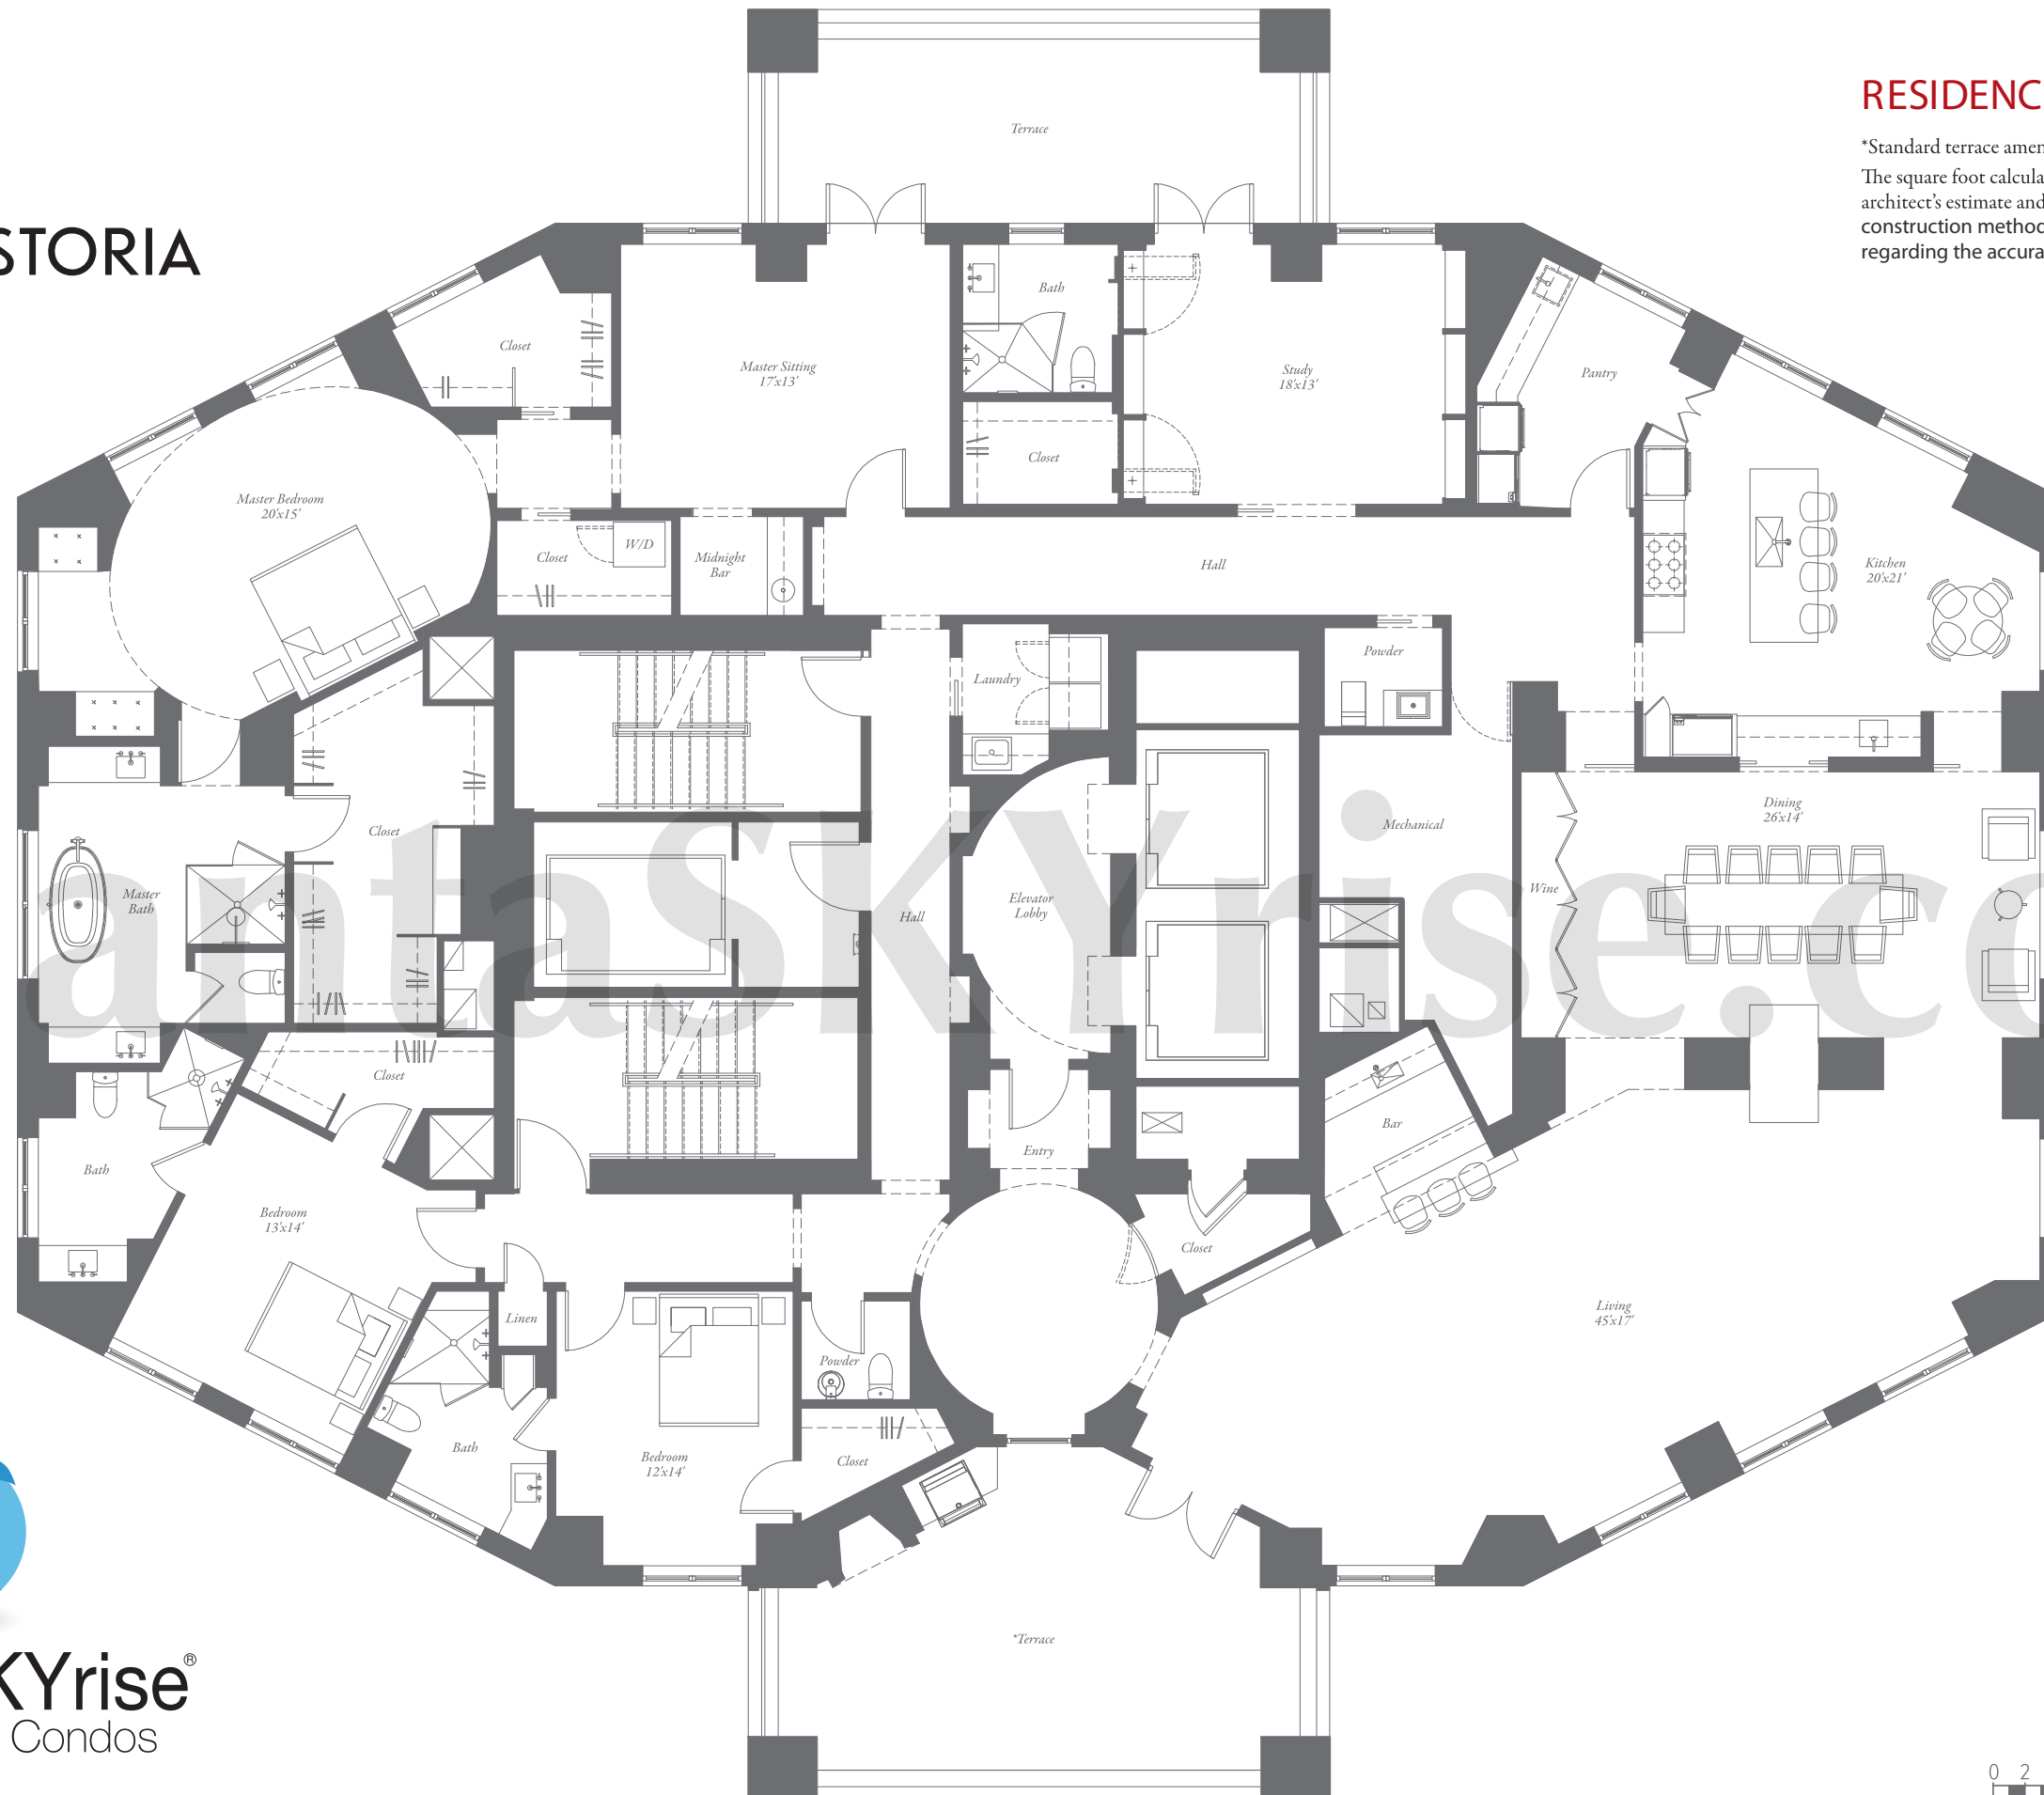

WALDORF ASTORIA RESIDENCES

RESIDENCE 51

*Standard terrace amenities include gas fireplace and grill.
The square foot calculation for this floor plan is provided as an architect's estimate and may vary based upon field conditions and construction methods; accordingly, seller makes no representation regarding the accuracy of the calculation.