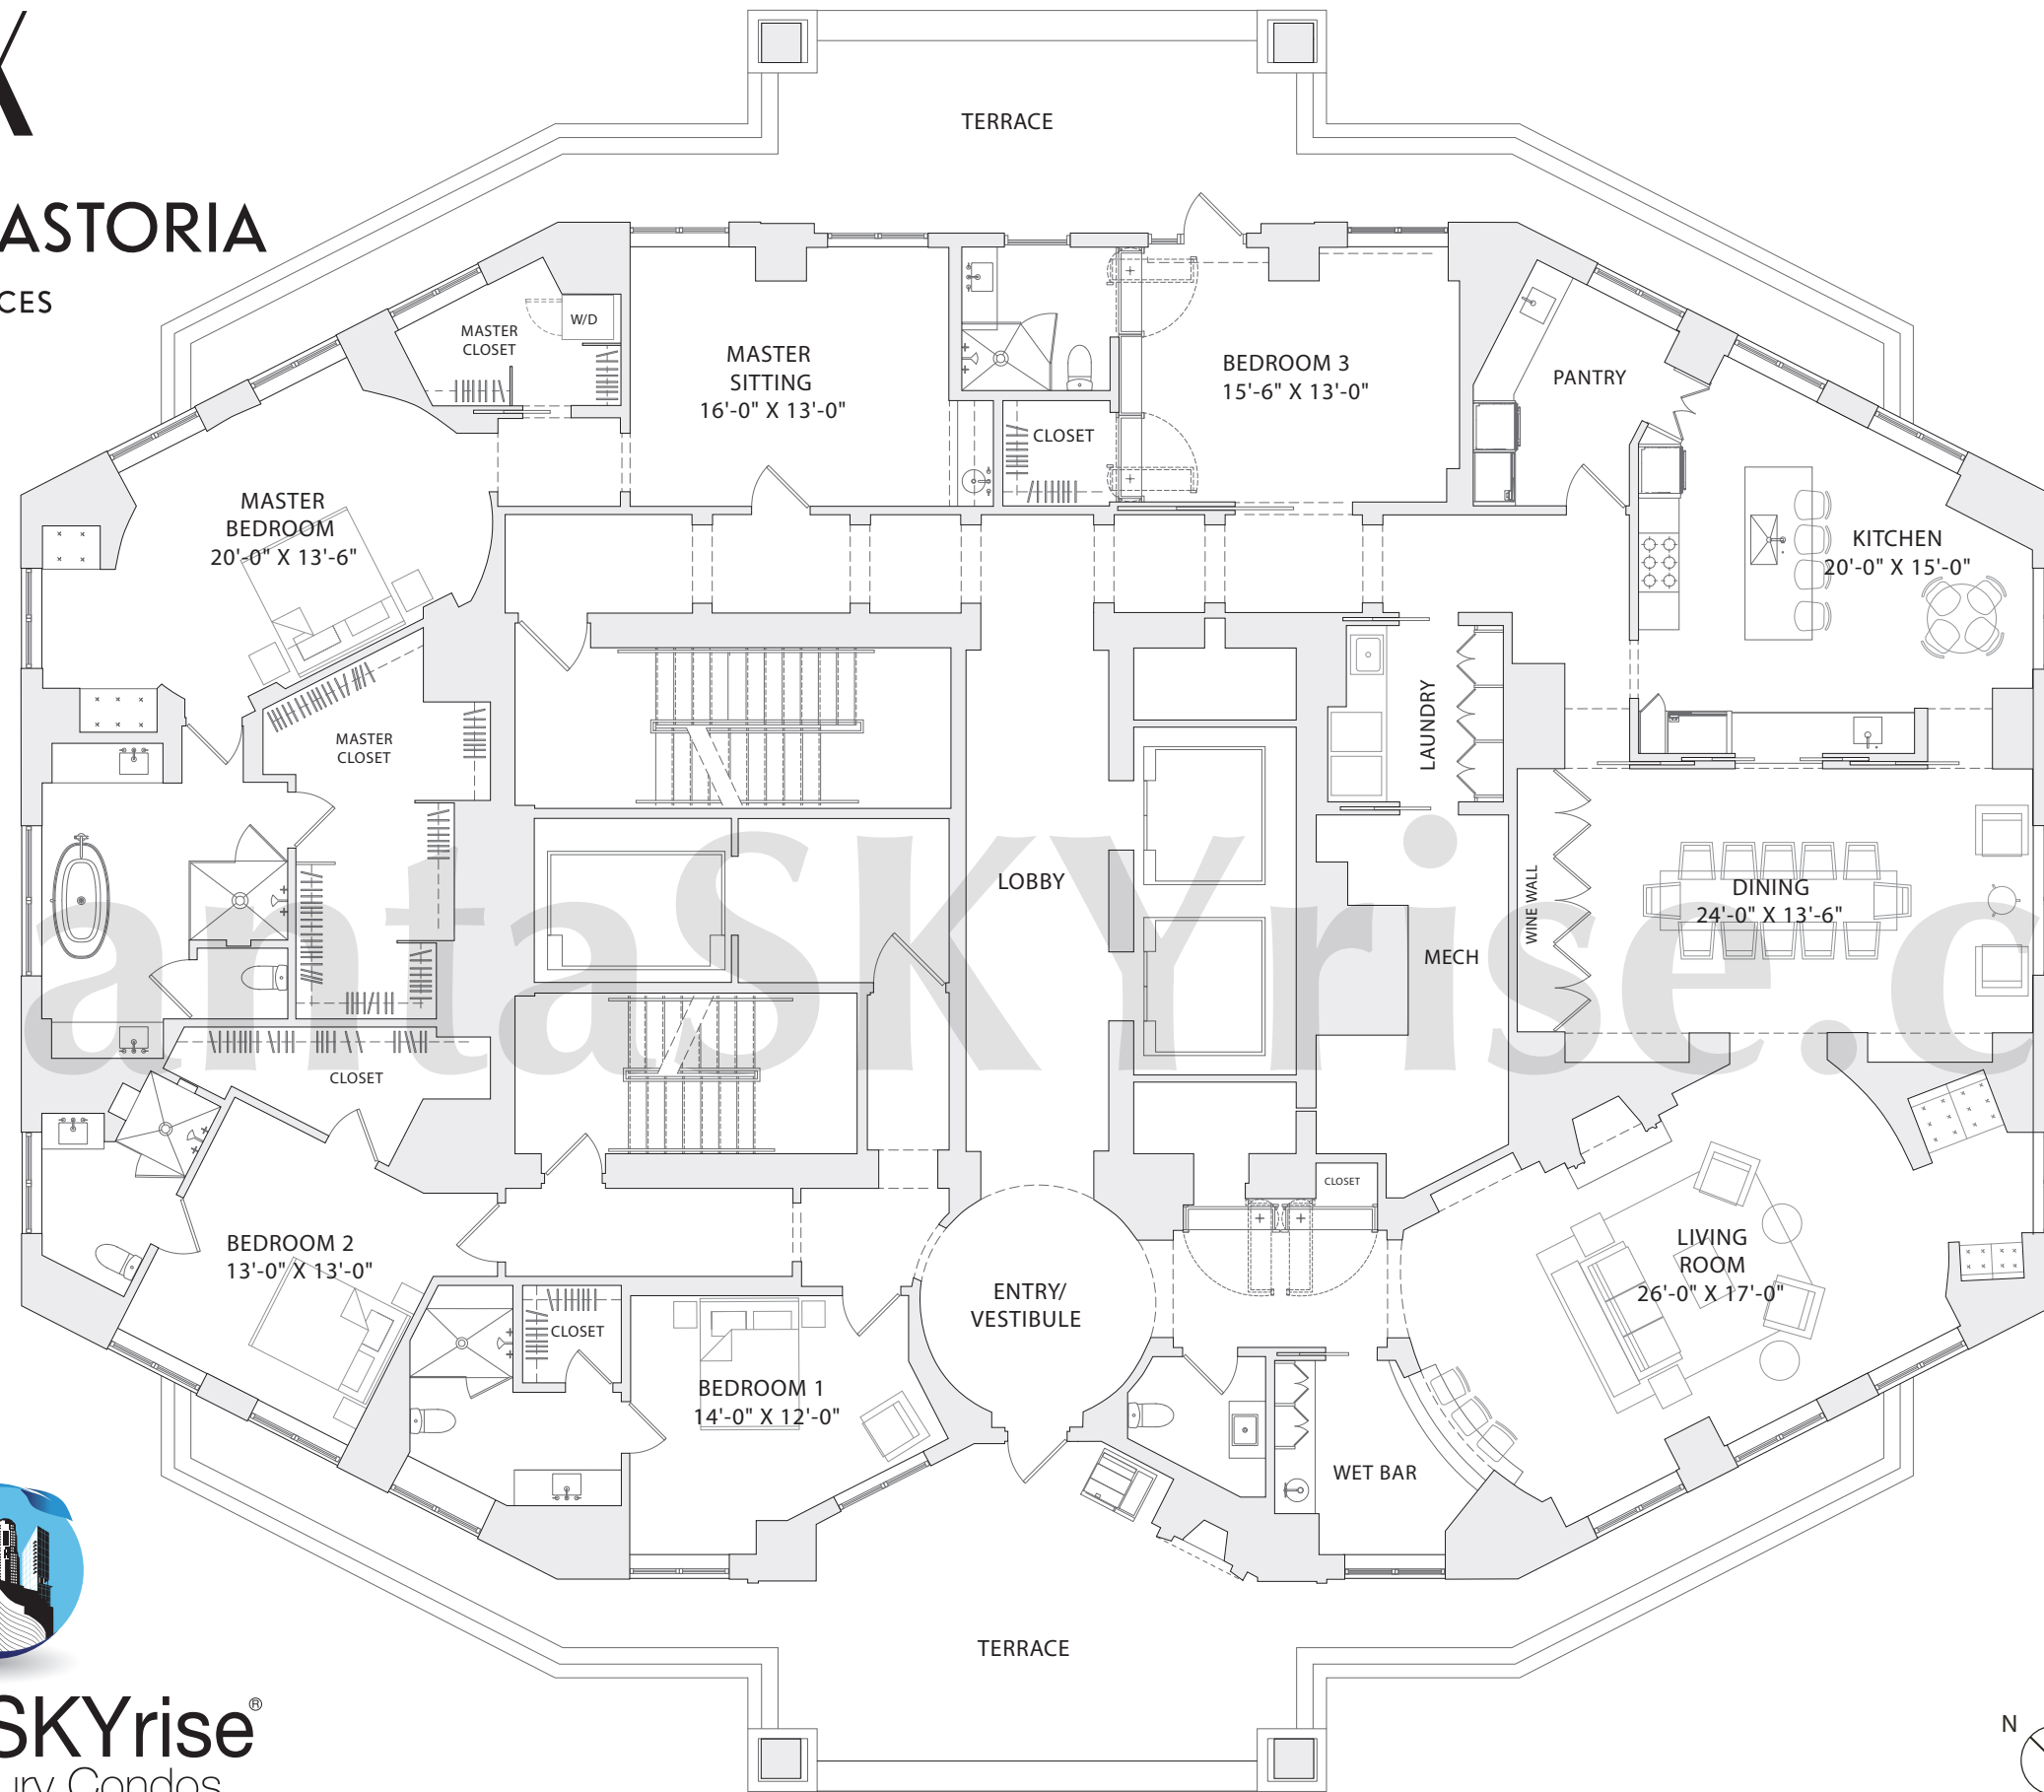

WALDORF ASTORIA

RESIDENCES

RESIDENCE 49

4 BEDROOMS

4 BATHS

1 HALF BATH

INTERIOR:

5,157 SF / 479.10 SM

BALCONY:

1,361 SF / 126.44 SM

atlantaSKYrise.com

atlantaSKYrise®
Atlanta Luxury Condos

STRATFORD RD NE

PEACHTREE RD NE

*Standard terrace amenities include gas fireplace and grill. The square foot calculation for this floor plan is provided as an architect's estimate and may vary based upon field conditions and construction methods; accordingly, seller makes no representation regarding the accuracy of the calculation.