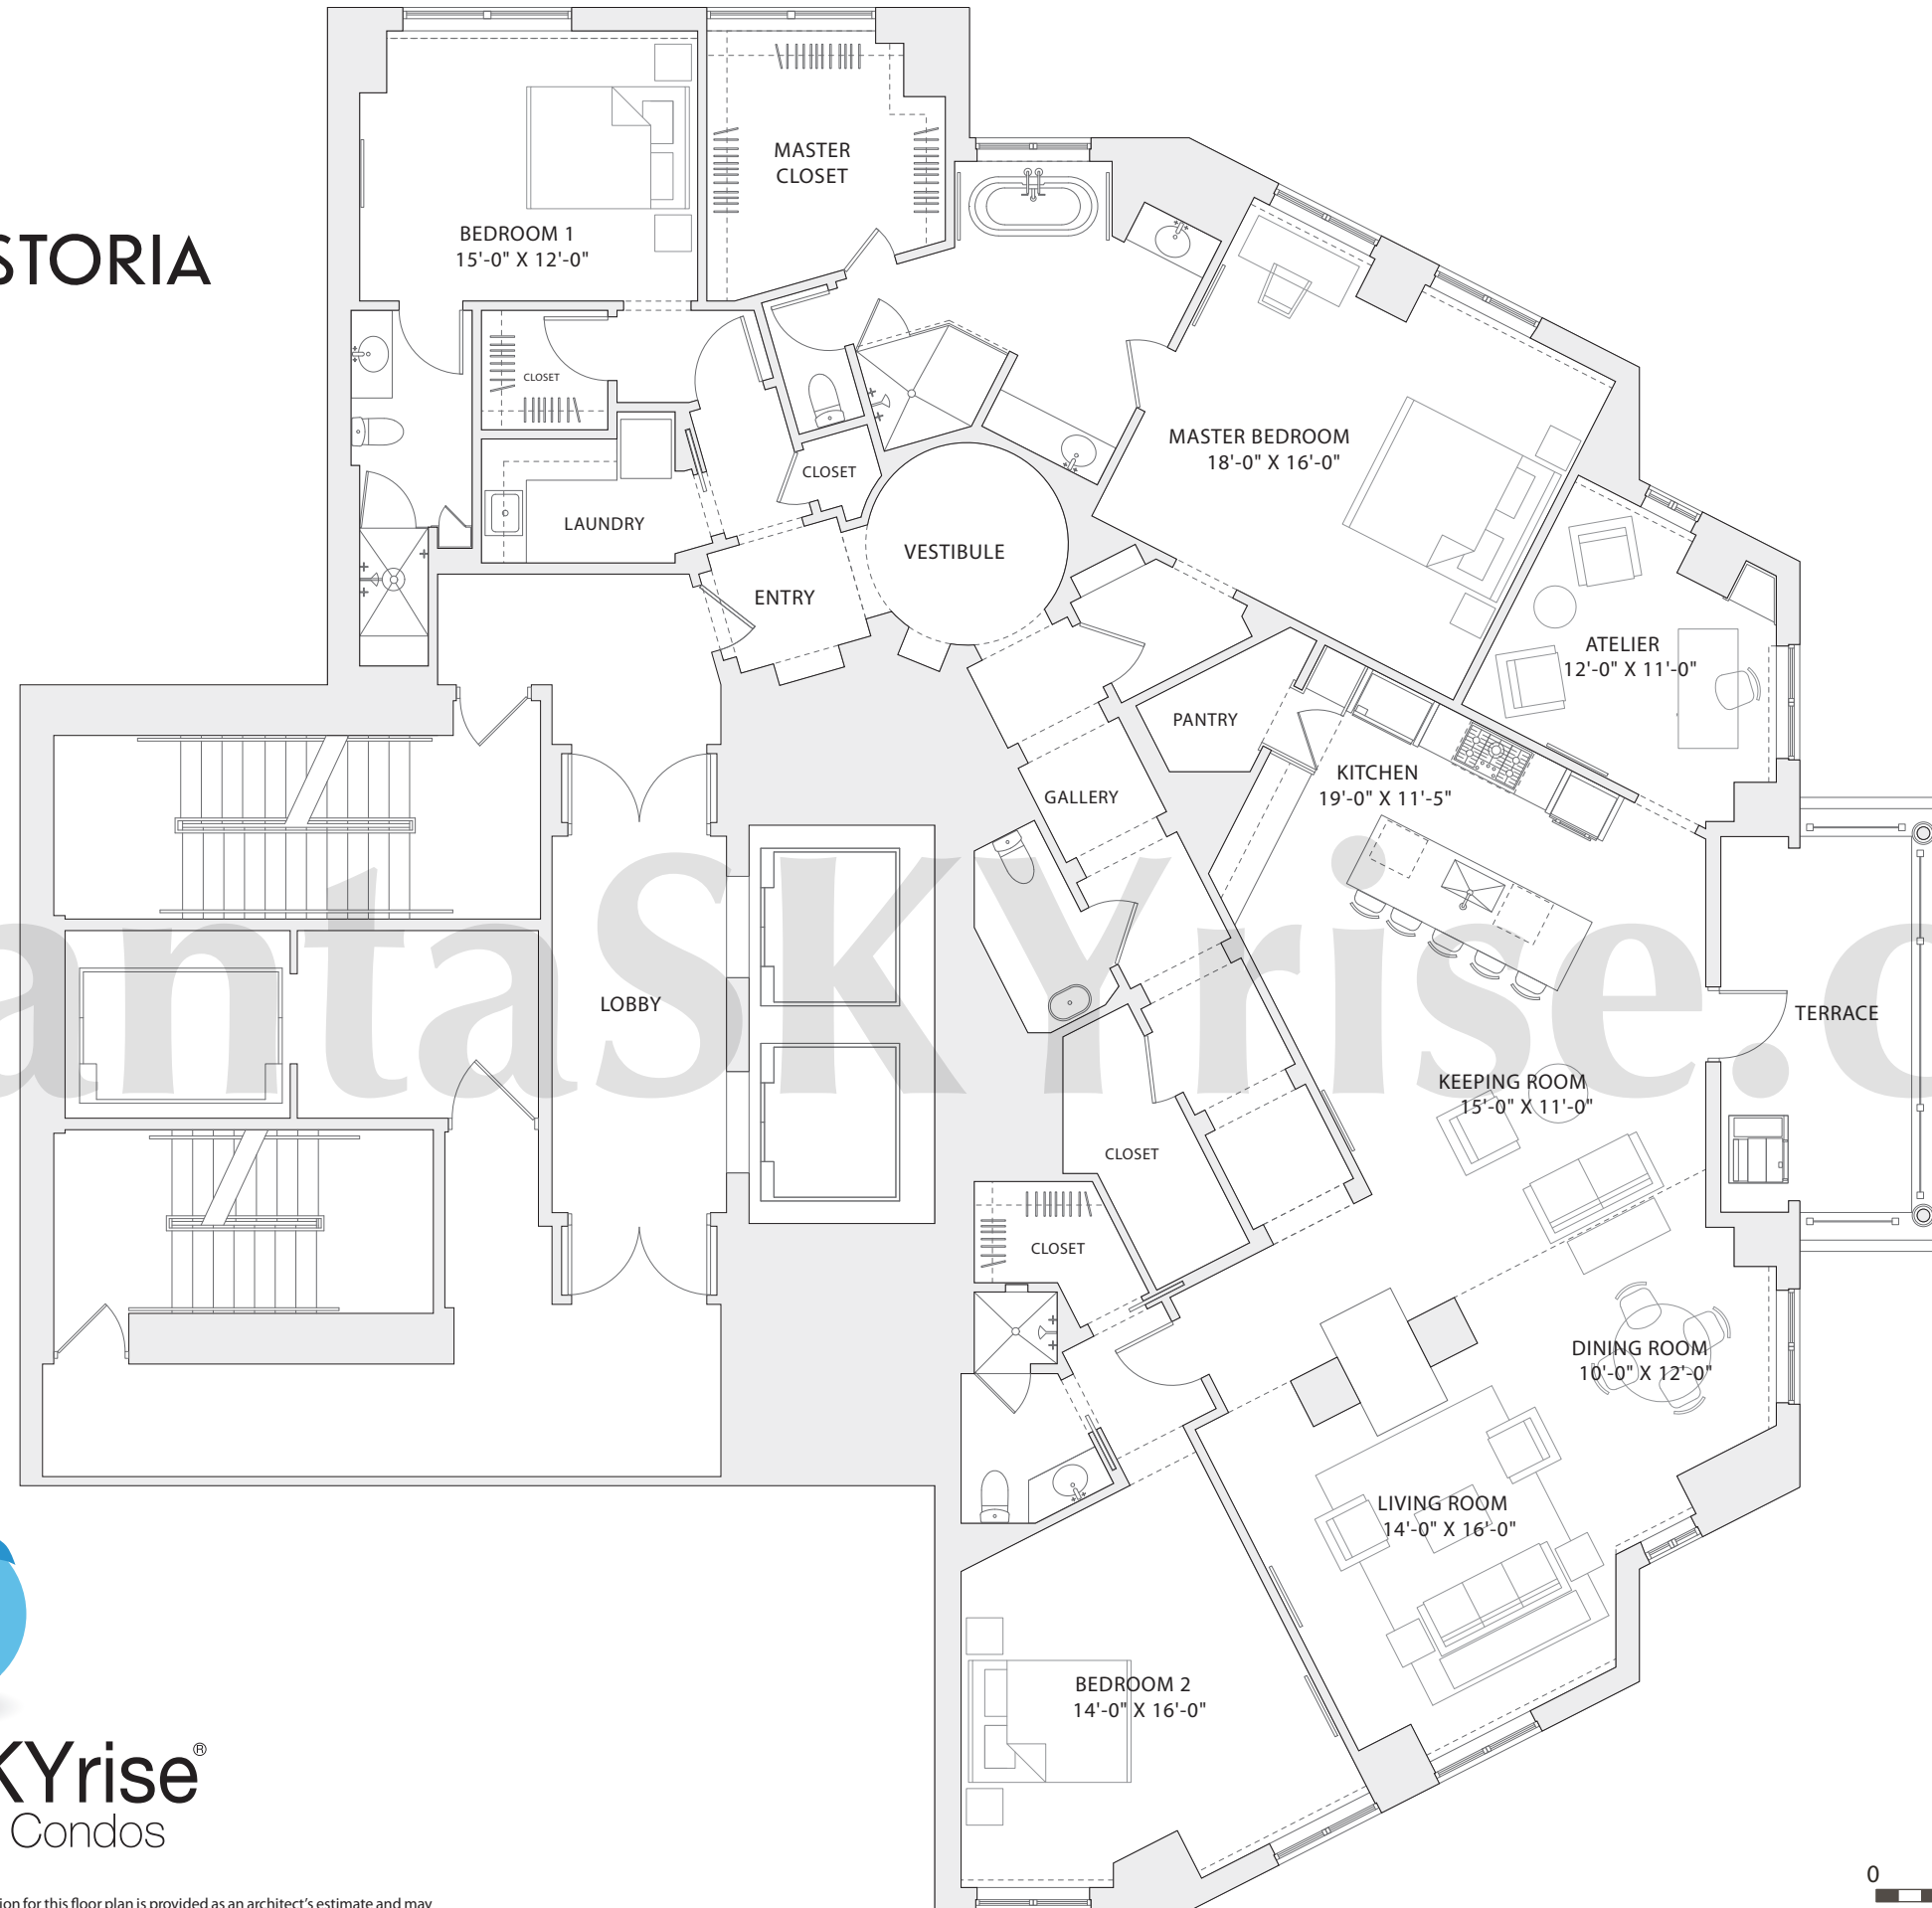

RESIDENCE 48B

3 BEDROOMS
 3 BATHS
 1 HALF BATH
 INTERIOR:
 3,067 SF / 284.93 SM
 EXTERIOR:
 193 SF / 17.93 SM

atlantaSKYrise.com

atlanta**SKY**rise[®]
 Atlanta Luxury Condos

*Standard terrace amenities include gas fireplace and grill. The square foot calculation for this floor plan is provided as an architect's estimate and may vary based upon field conditions and construction methods; accordingly, seller makes no representation regarding the accuracy of the calculation.

PEACHTREE RD NE