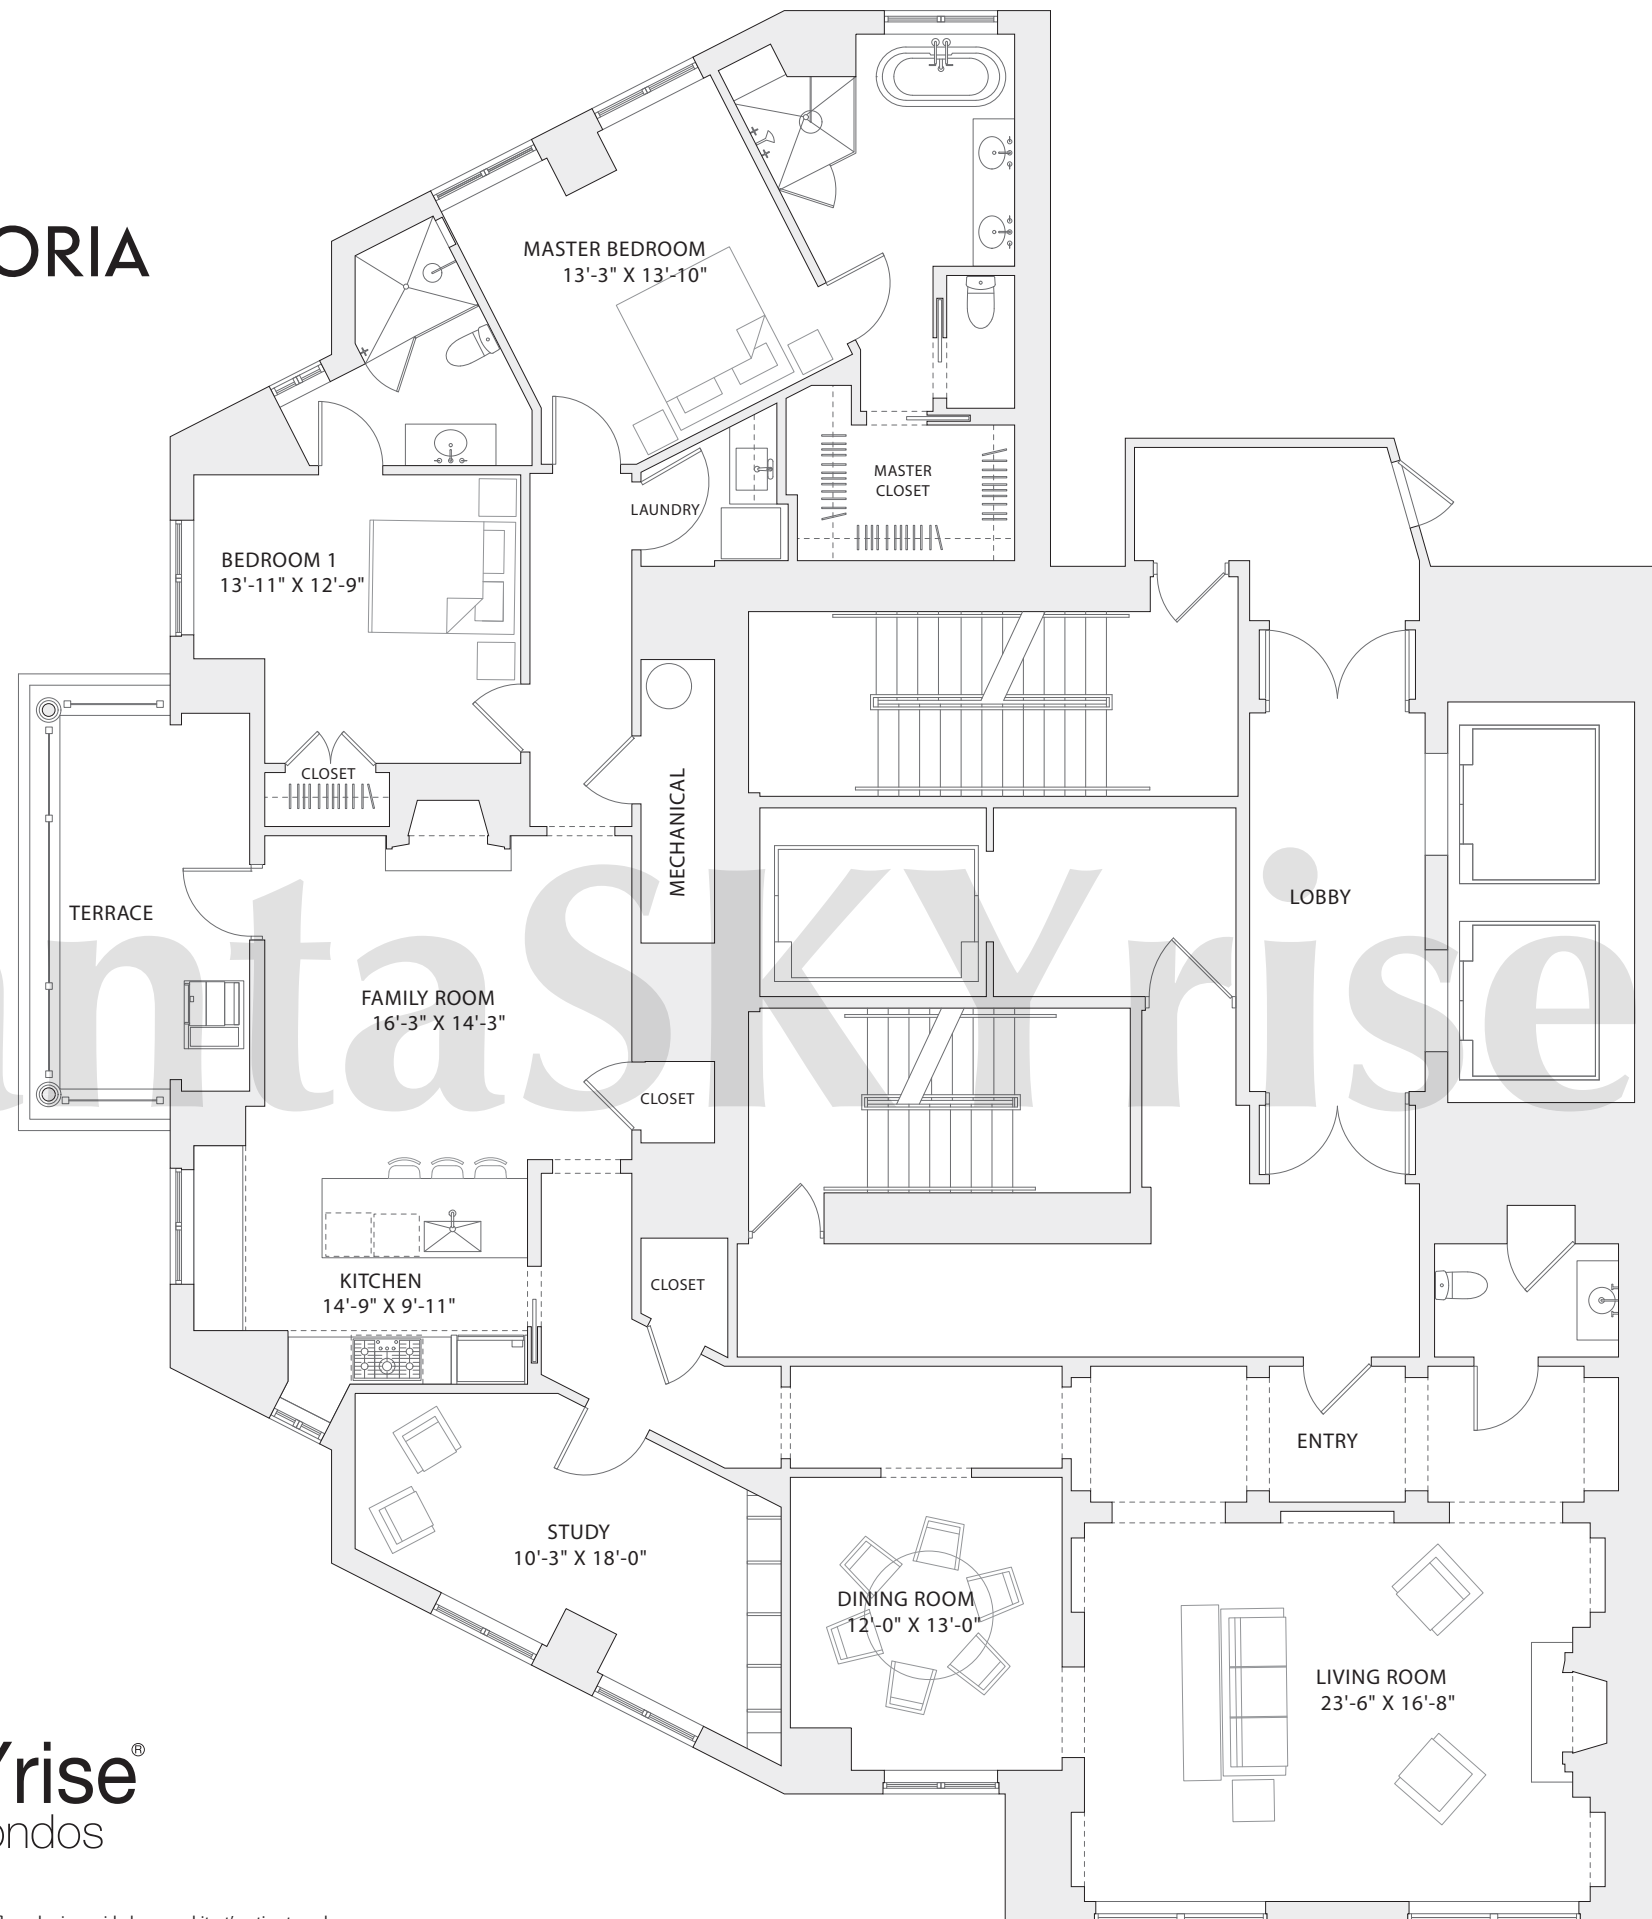

WALDORF ASTORIA

RESIDENCES

RESIDENCE 48A

2 BEDROOMS
 2 BATHS
 1 HALF BATH
 STUDY
 INTERIOR:
 2,602 SF / 241.73 SM
 EXTERIOR:
 193 SF / 17.93 SM

atlantaSKYrise.com

atlantaSKYrise®
 Atlanta Luxury Condos

*Standard terrace amenities include gas fireplace and grill. The square foot calculation for this floor plan is provided as an architect's estimate and may vary based upon field conditions and construction methods; accordingly, seller makes no representation regarding the accuracy of the calculation.