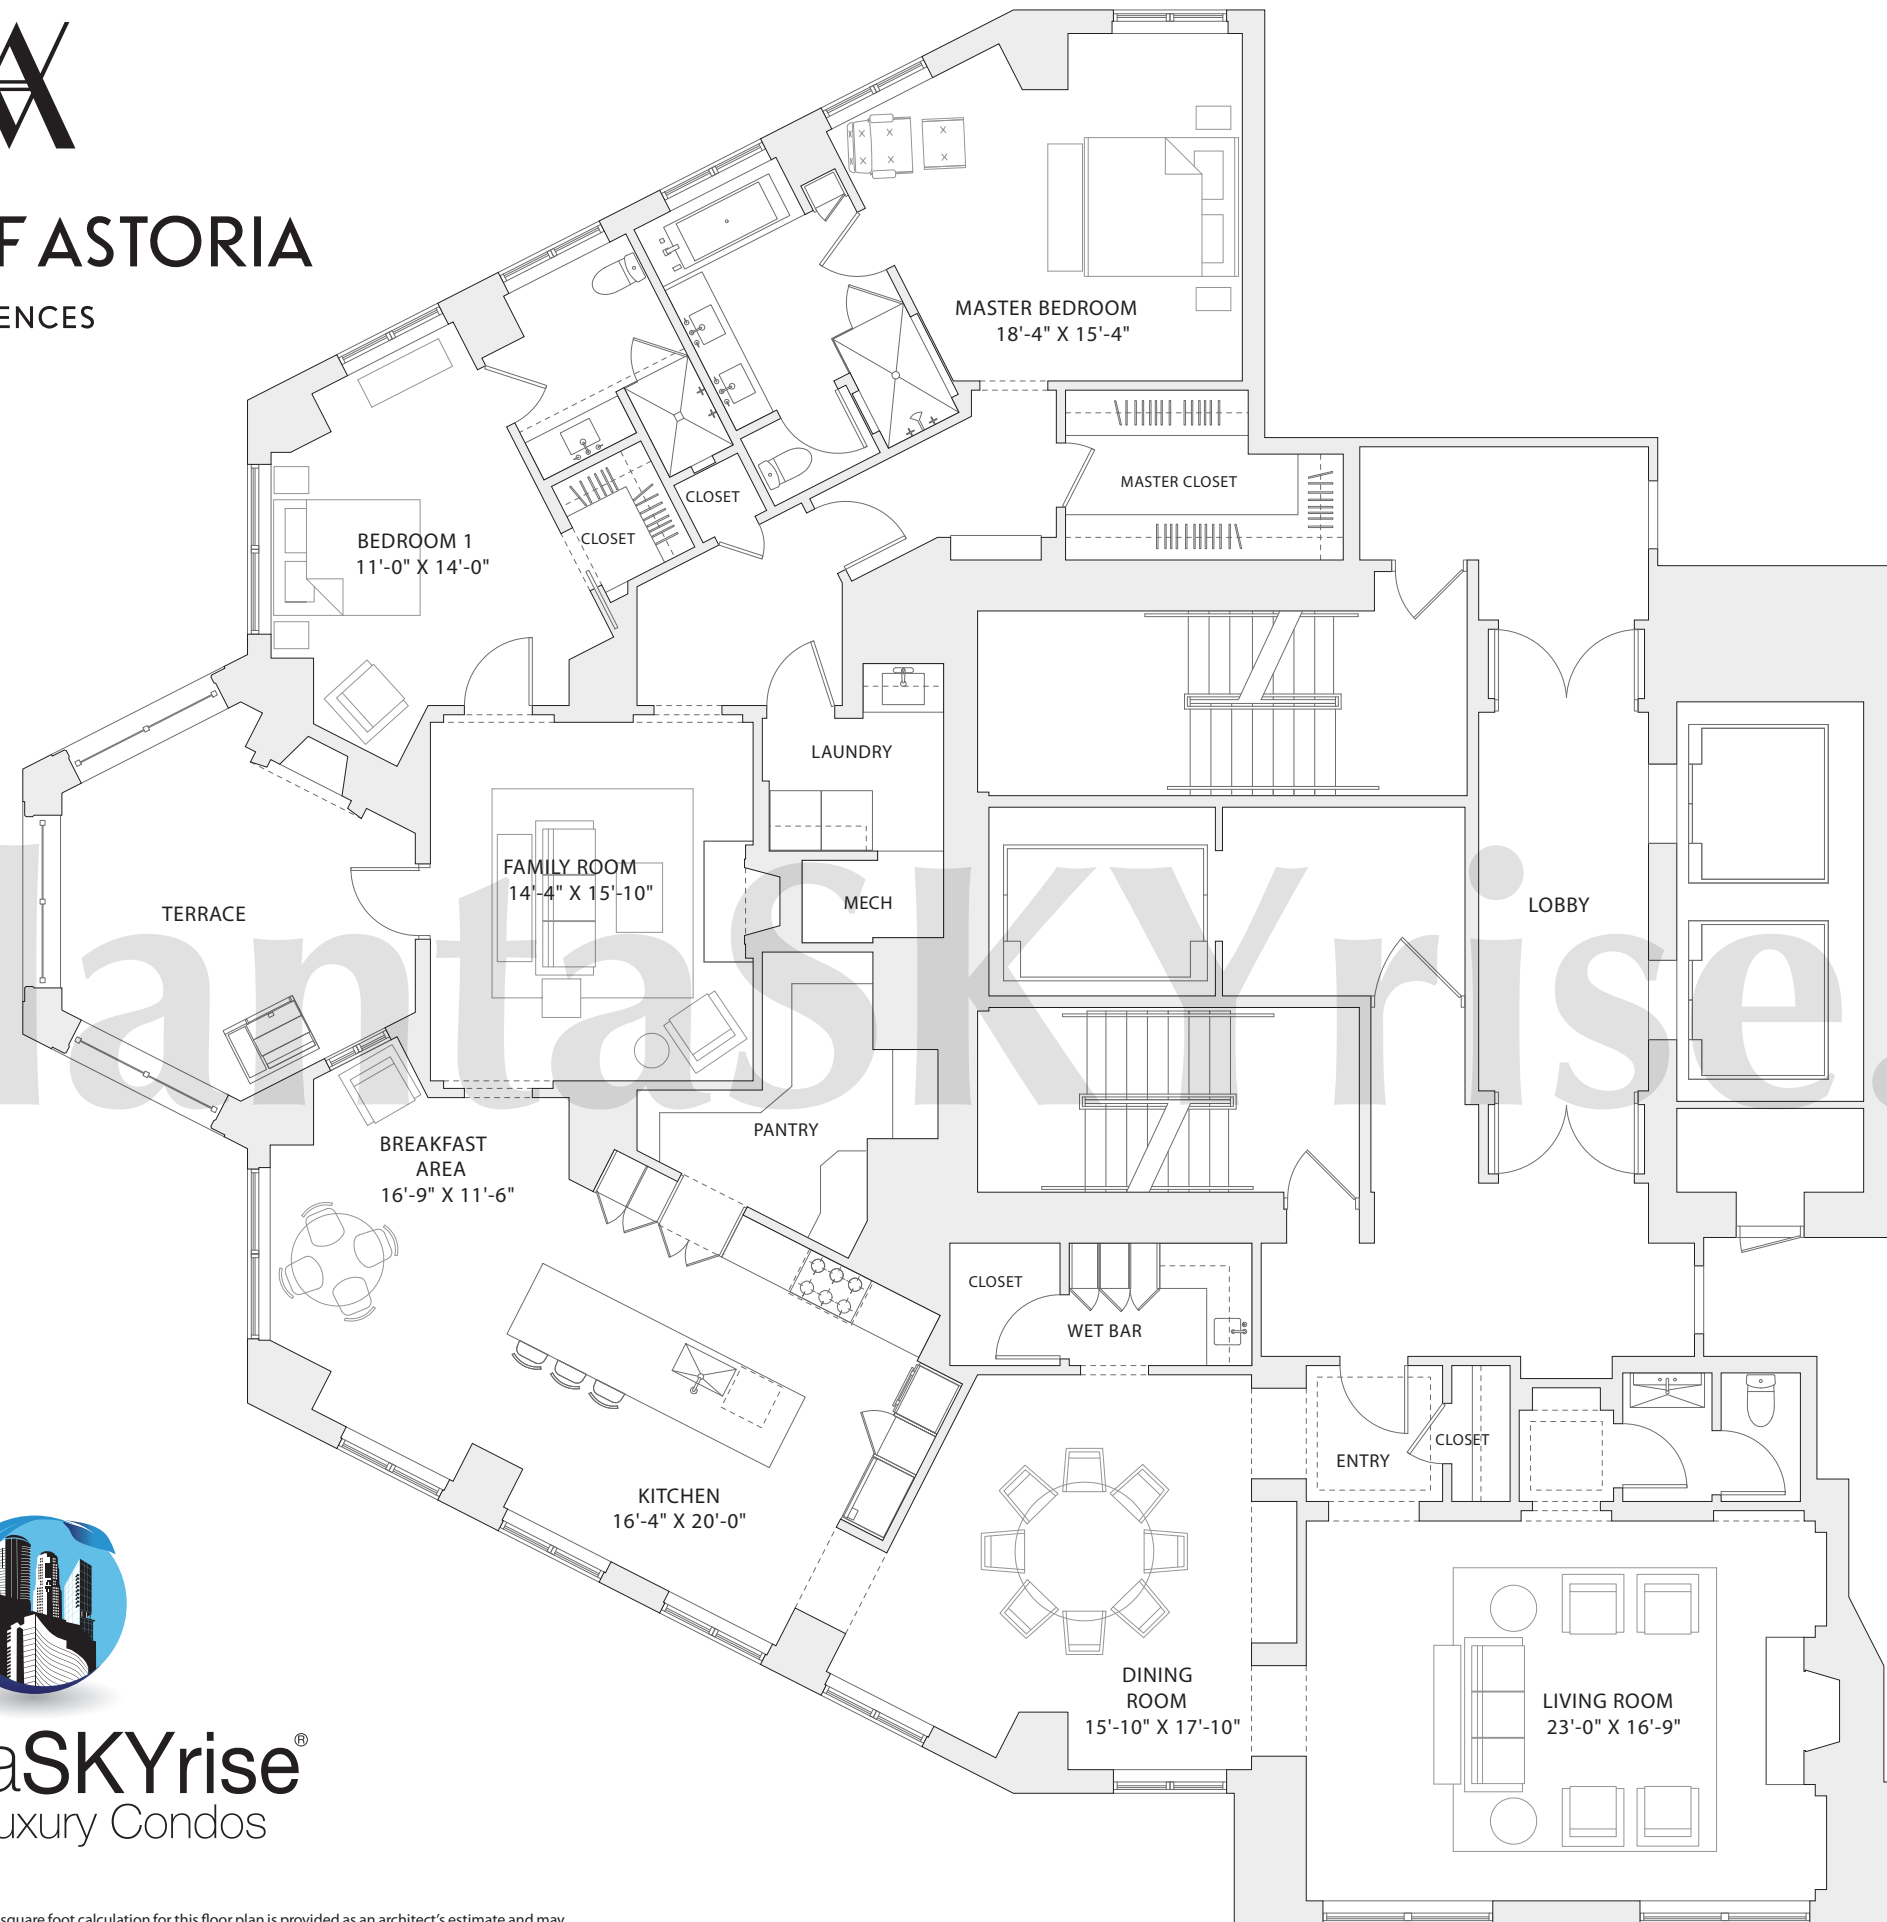

WALDORF ASTORIA

RESIDENCES

RESIDENCE 44A

2 BEDROOMS
 2 BATHS
 1 HALF BATH
 INTERIOR:
 3,029 SF / 281.4 SM
 EXTERIOR:
 262 SF / 24.3 SM

atlantaSKYrise.com

atlanta**SKY**rise®
 Atlanta Luxury Condos

*Standard terrace amenities include gas fireplace and grill. The square foot calculation for this floor plan is provided as an architect's estimate and may vary based upon field conditions and construction methods; accordingly, seller makes no representation regarding the accuracy of the calculation.

PEACHTREE RD NE