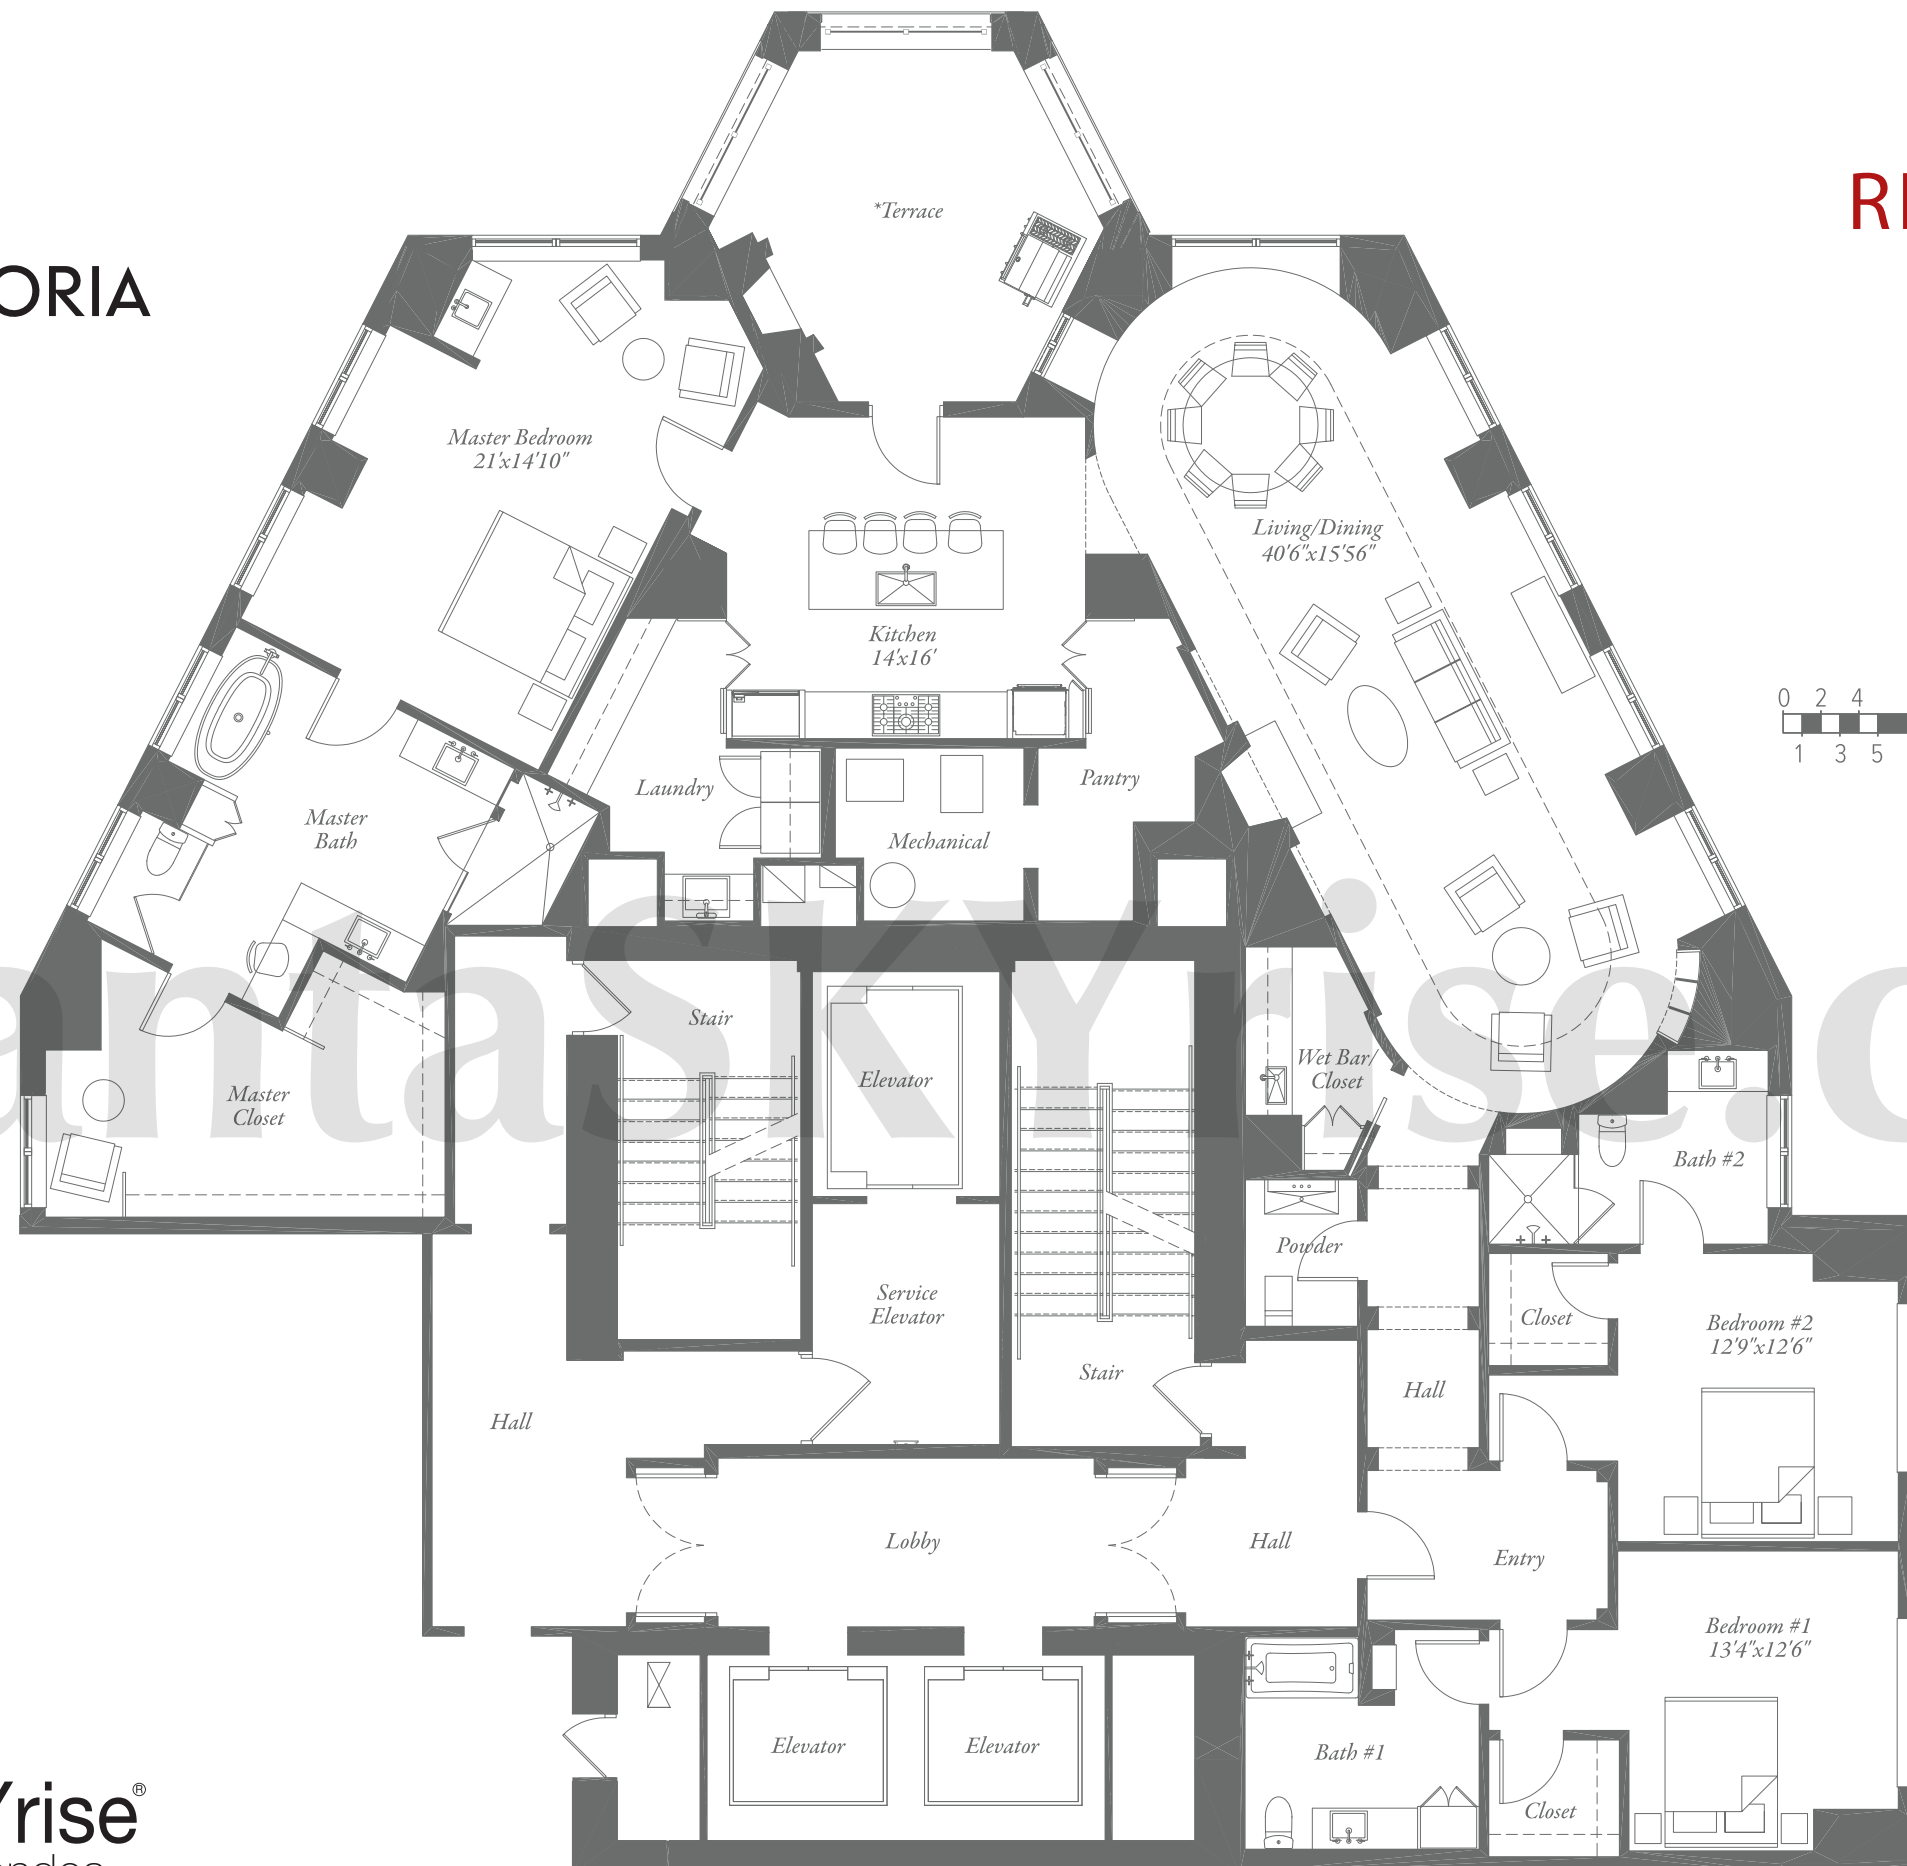

WALDORF ASTORIA RESIDENCES

RESIDENCE 43A

atlantaSKYrise.com

atlantaSKYrise[®]
Atlanta Luxury Condos

*Standard terrace amenities include gas fireplace and grill.

The square foot calculation for this floor plan is provided as an architect's estimate and may vary based upon field conditions and construction methods; accordingly, seller makes no representation regarding the accuracy of the calculation.