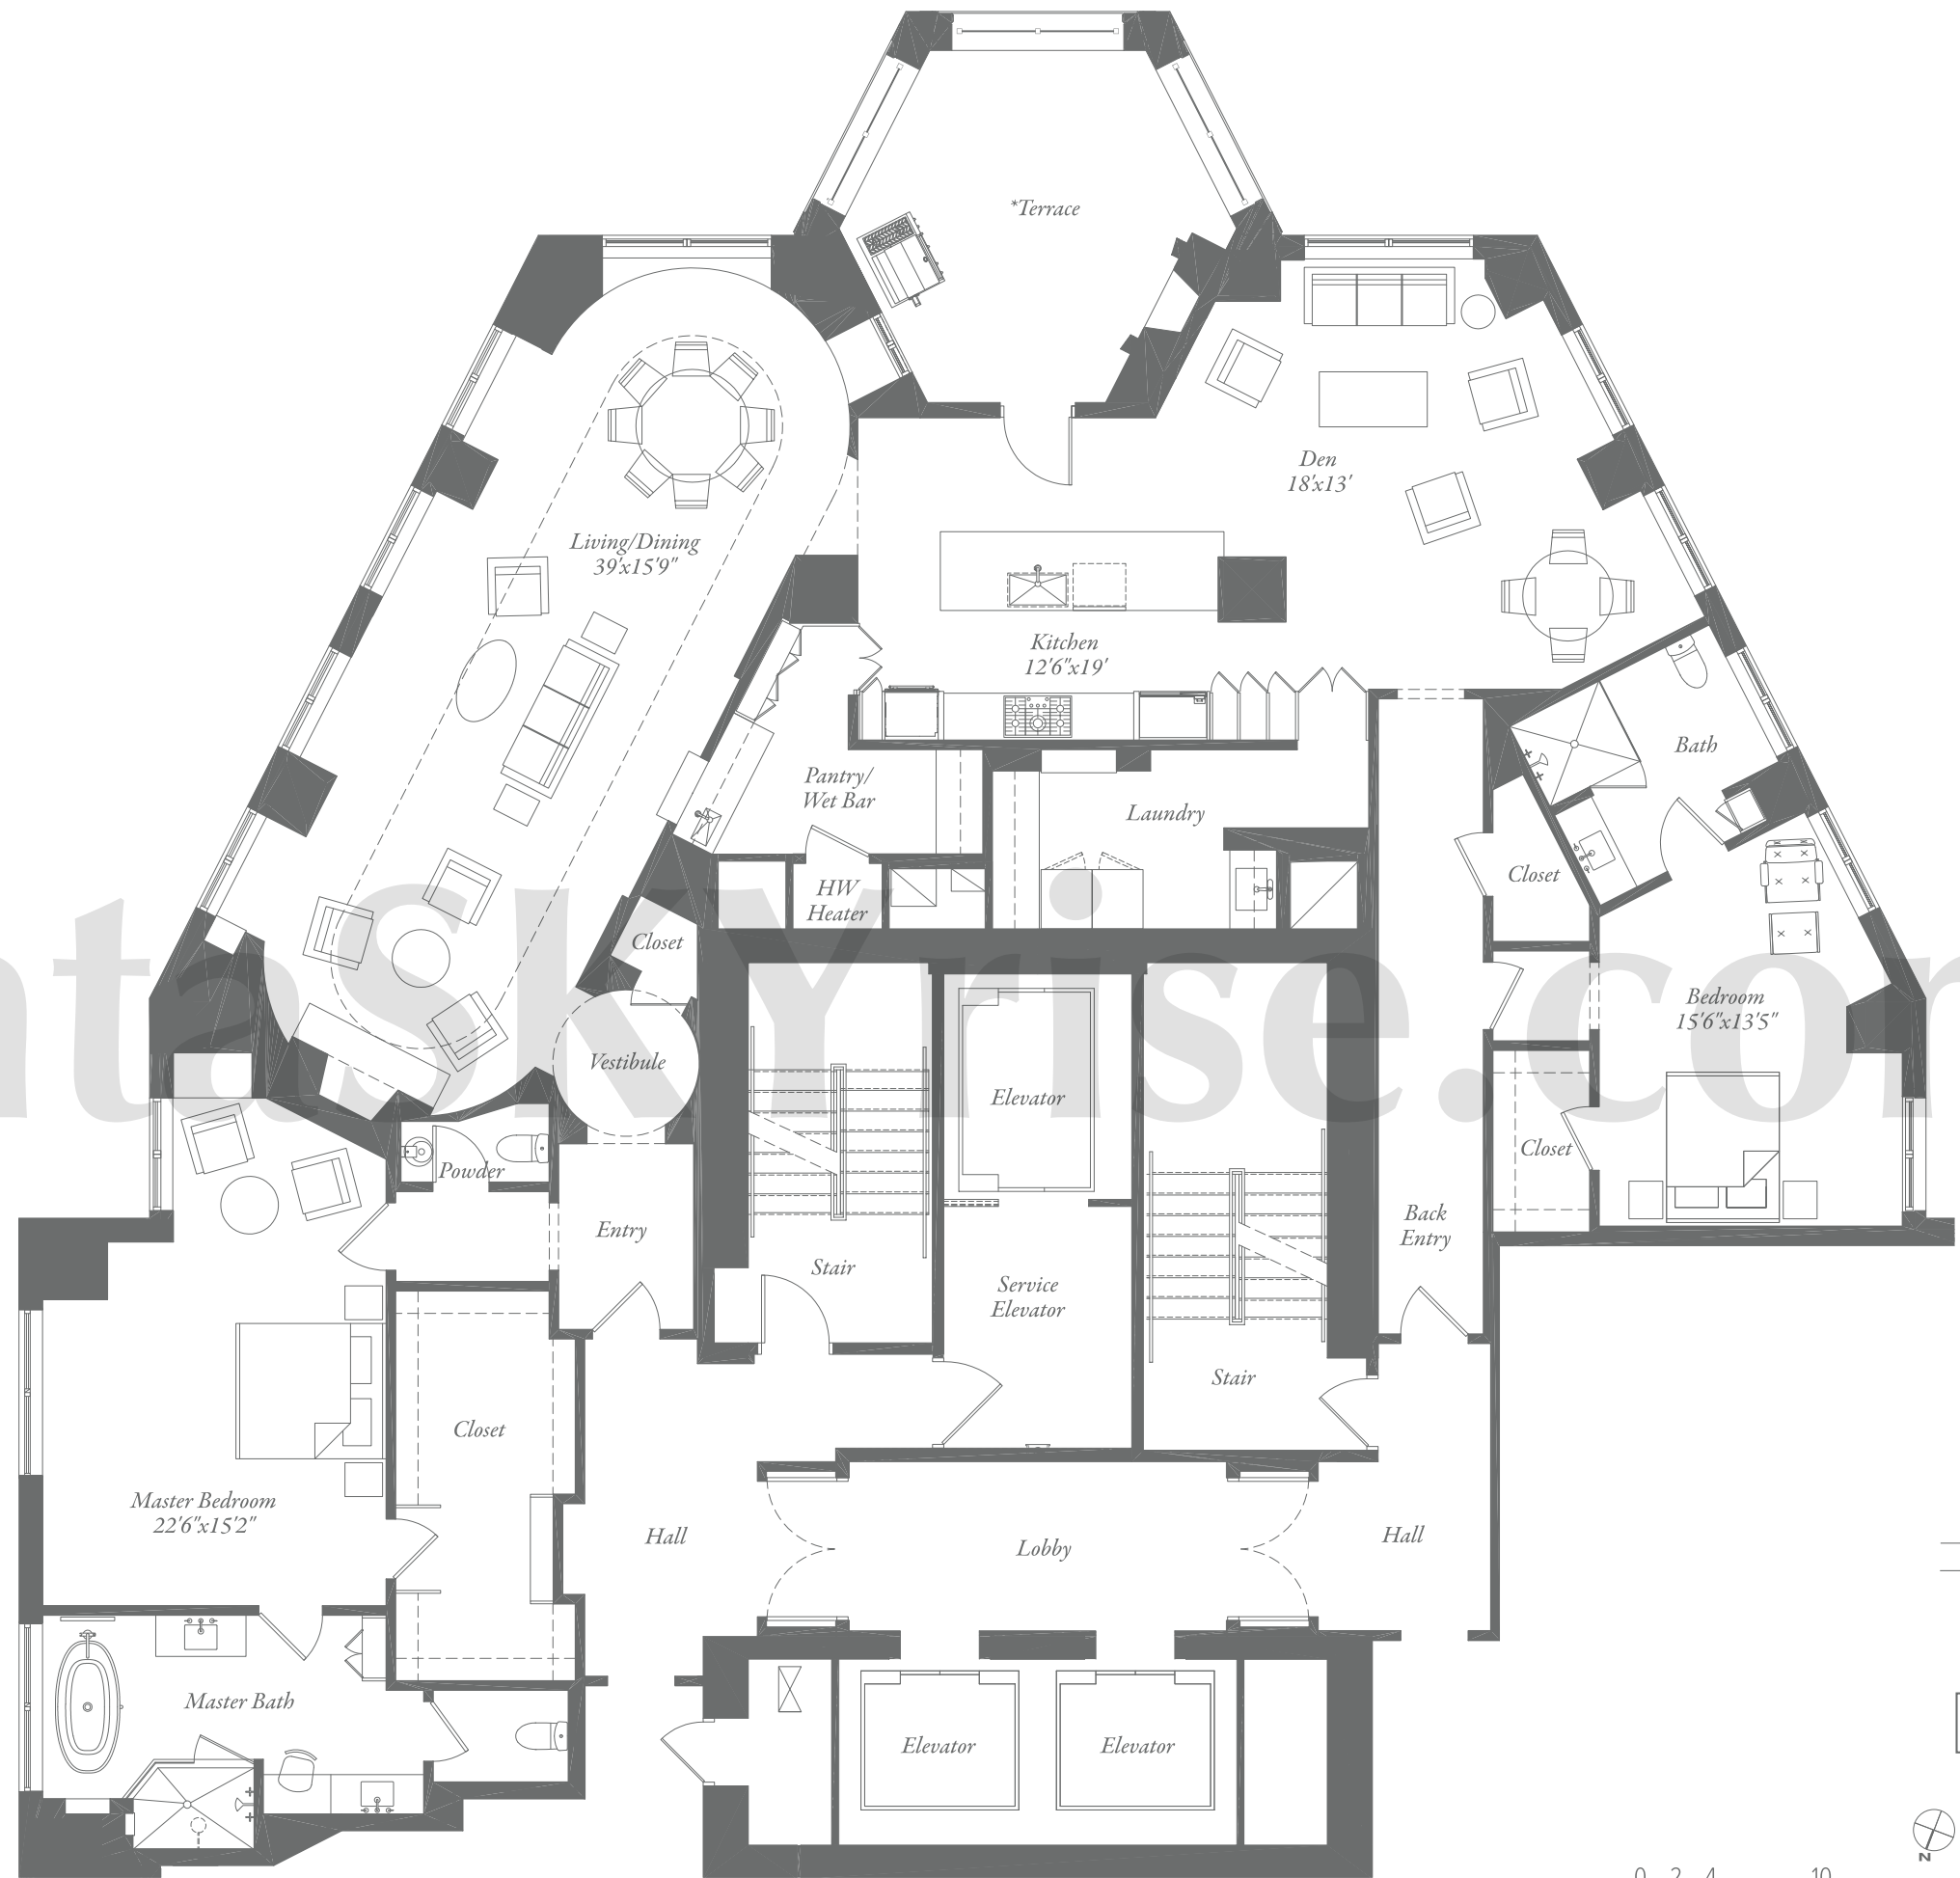

WALDORF ASTORIA

RESIDENCES

RESIDENCE 40A

atlantaSKYrise.com

atlantaSKYrise®
Atlanta Luxury Condos

*Standard terrace amenities include gas fireplace and grill.

The square foot calculation for this floor plan is provided as an architect's estimate and may vary based upon field conditions and construction methods; accordingly, seller makes no representation regarding the accuracy of the calculation.