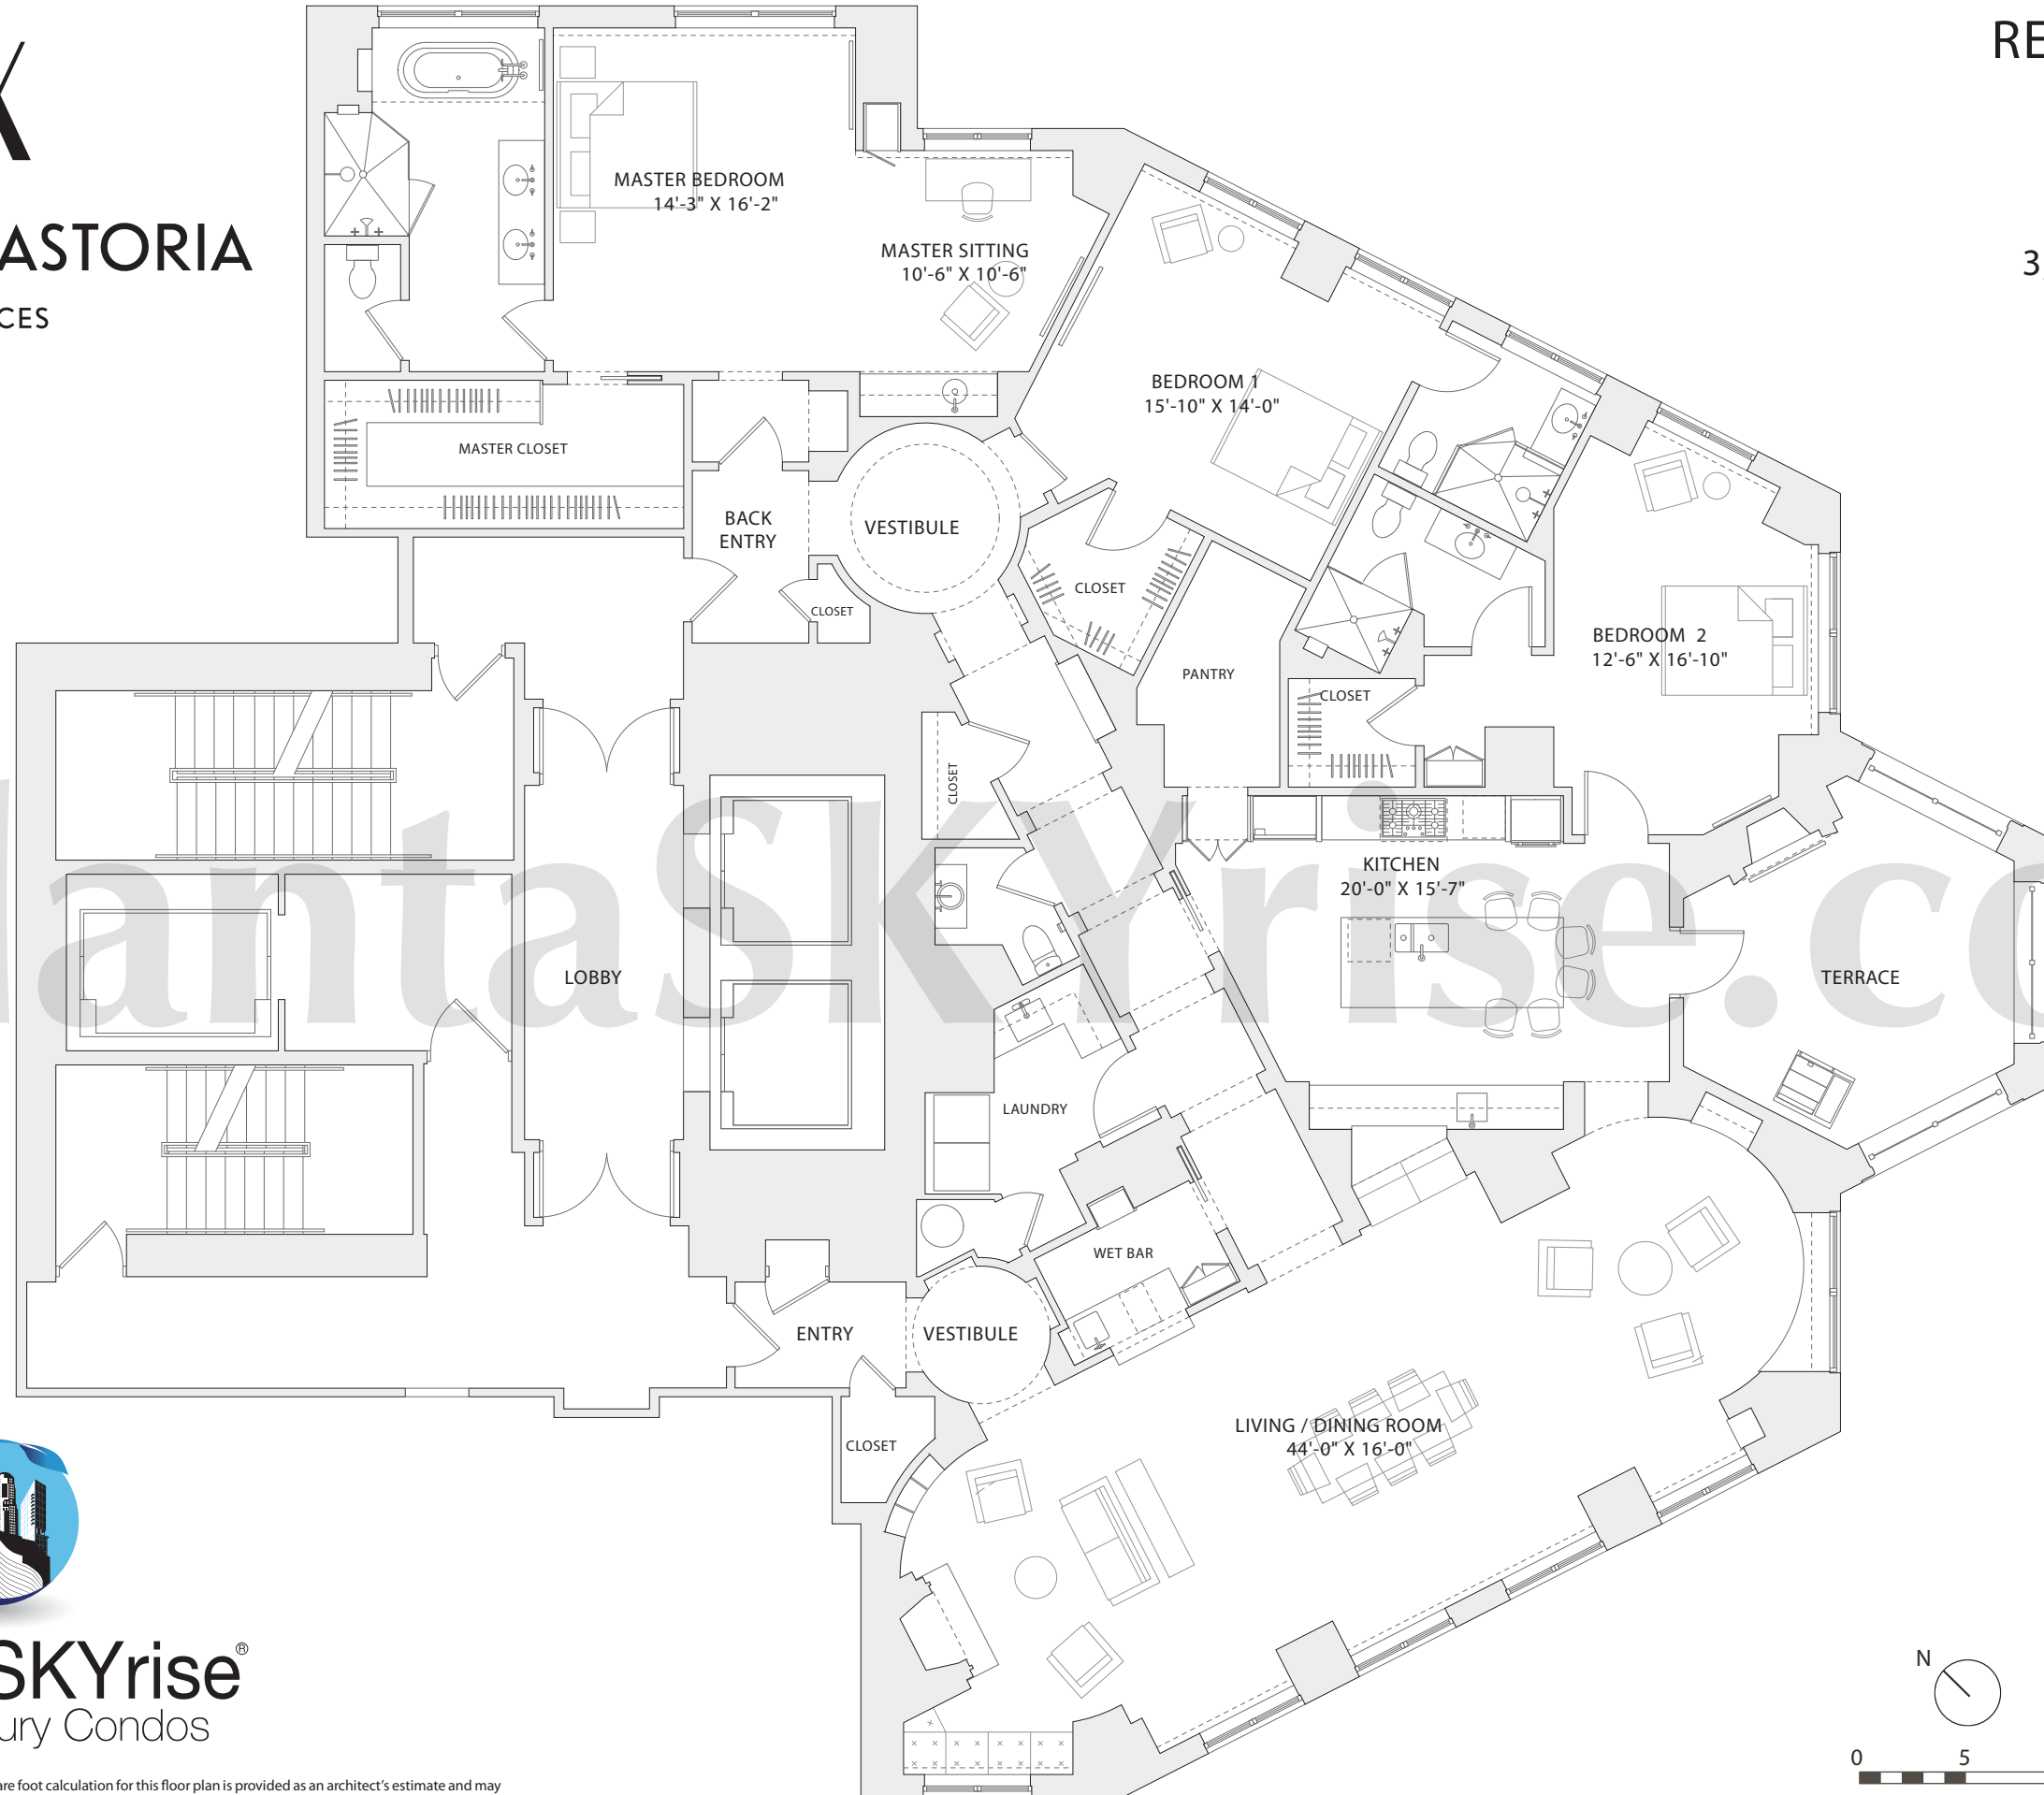

WALDORF ASTORIA
RESIDENCES

RESIDENCE 37B

3 BEDROOMS
3 BATHS
1 HALF BATH
INTERIOR:
3,501 SF / 325.25 SM
EXTERIOR:
262 SF / 24.3 SM

atlantaSKYrise.com

atlanta**SKYrise**[®]
Atlanta Luxury Condos

*Standard terrace amenities include gas fireplace and grill. The square foot calculation for this floor plan is provided as an architect's estimate and may vary based upon field conditions and construction methods; accordingly, seller makes no representation regarding the accuracy of the calculation.