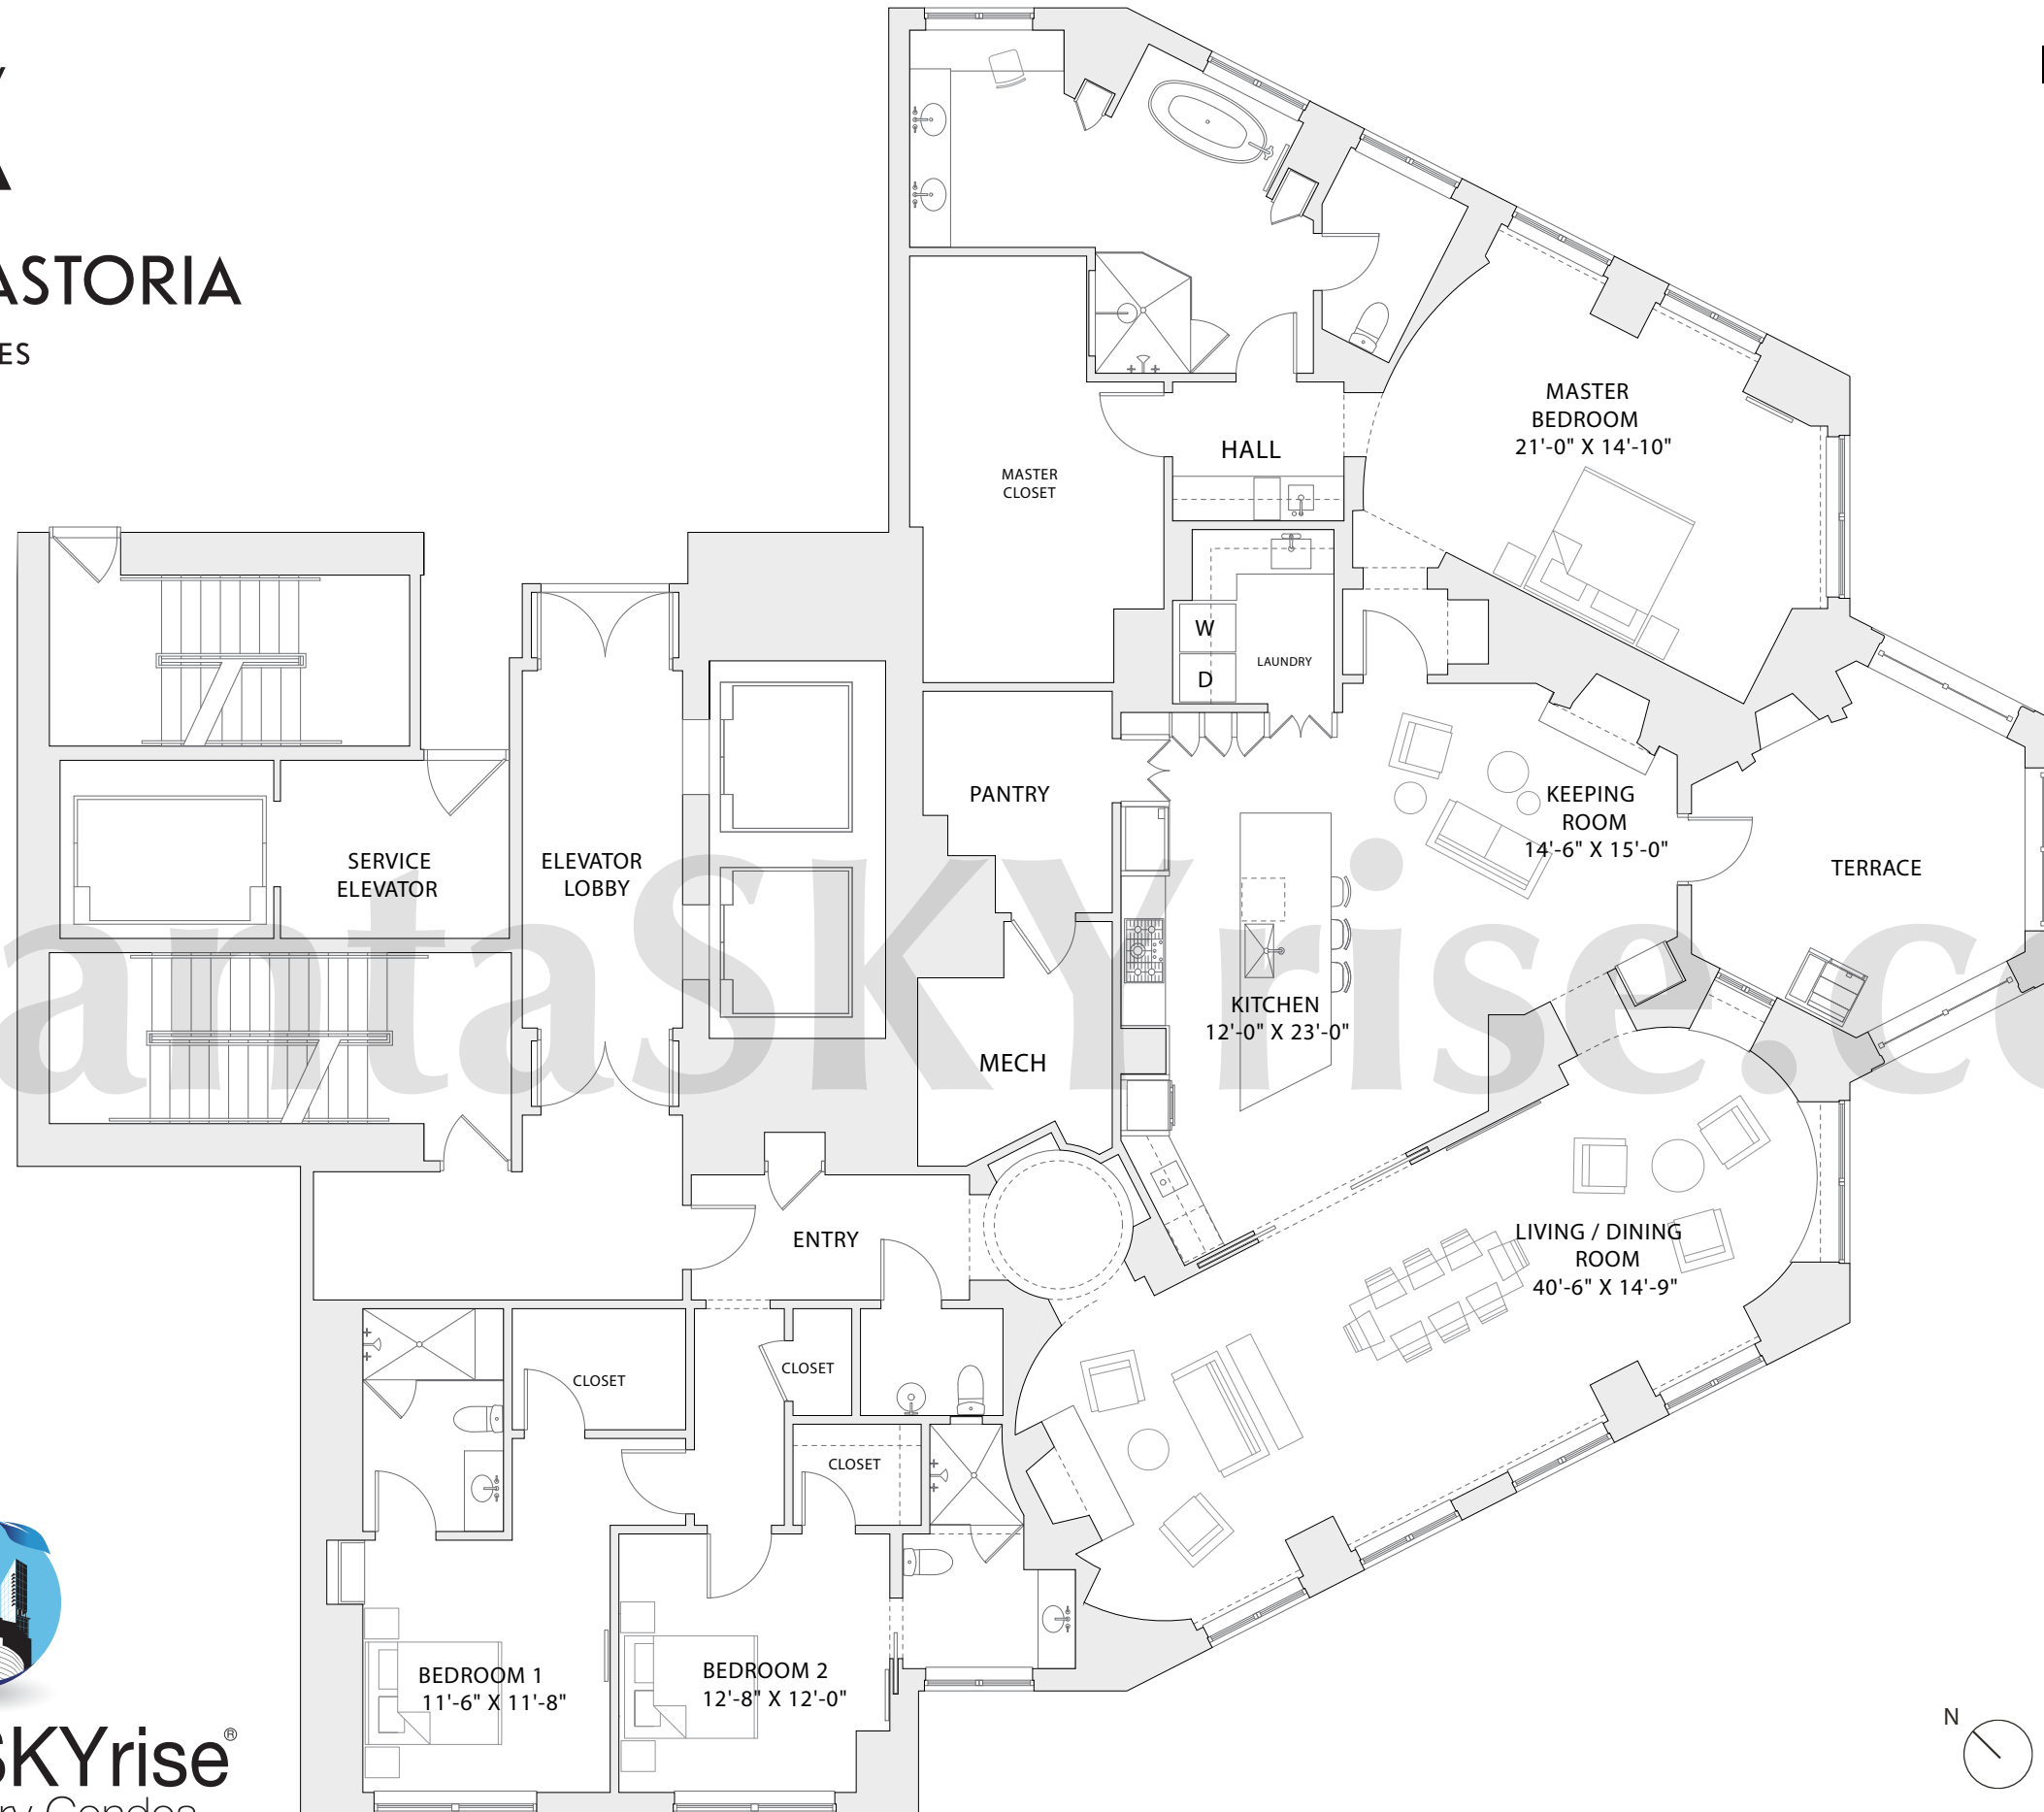

WALDORF ASTORIA

RESIDENCES

RESIDENCE 35B

3 BEDROOMS
3 BATHS
1 HALF BATH
INTERIOR:
3,407 SF / 316.5 SM
EXTERIOR:
262 SF / 24.3 SM

atlantaSKYrise.com

atlantaSKYrise®
Atlanta Luxury Condos

STRATFORD RD NE

PEACHTREE RD NE

*Standard terrace amenities include gas fireplace and grill. The square foot calculation for this floor plan is provided as an architect's estimate and may vary based upon field conditions and construction methods; accordingly, seller makes no representation regarding the accuracy of the calculation.