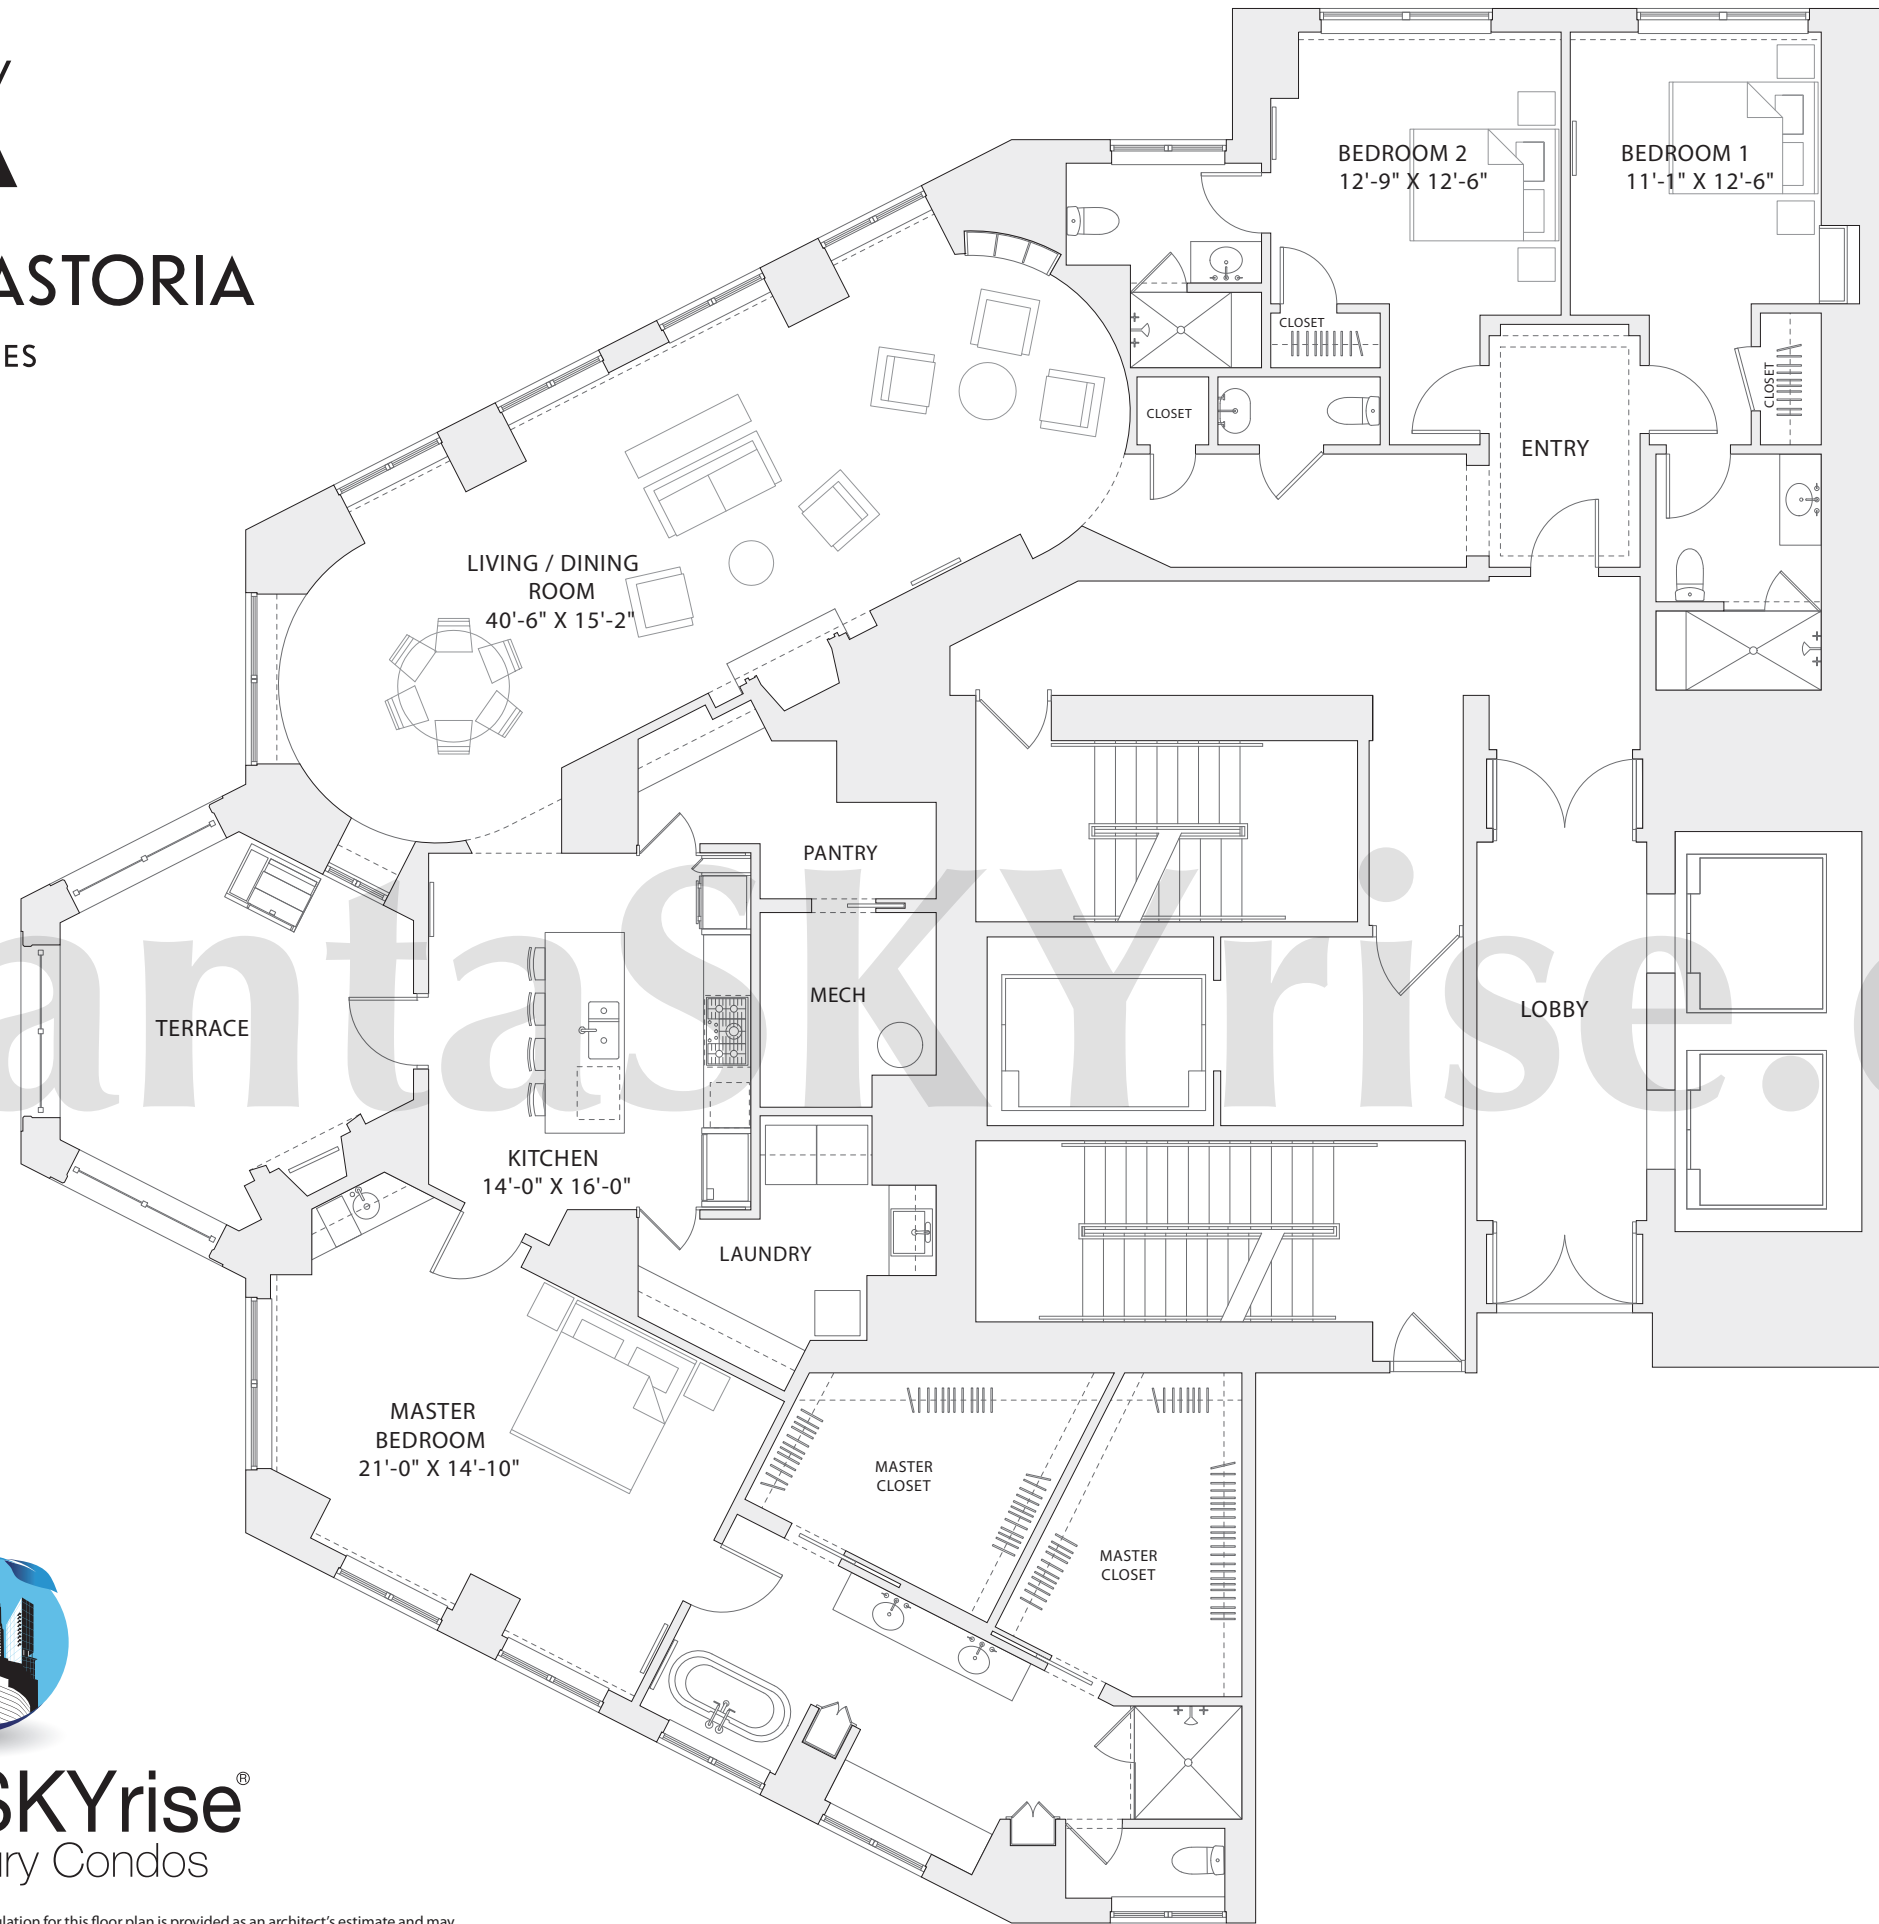

WALDORF ASTORIA

RESIDENCES

RESIDENCE 35A

3 BEDROOMS
 3 BATHS
 1 HALF BATH
 INTERIOR:
 2,987 SF / 277.5 SM
 EXTERIOR:
 262 SF / 24.3 SM

atlantaSKYrise.com

atlanta**SKYrise**[®]
 Atlanta Luxury Condos

*Standard terrace amenities include gas fireplace and grill. The square foot calculation for this floor plan is provided as an architect's estimate and may vary based upon field conditions and construction methods; accordingly, seller makes no representation regarding the accuracy of the calculation.