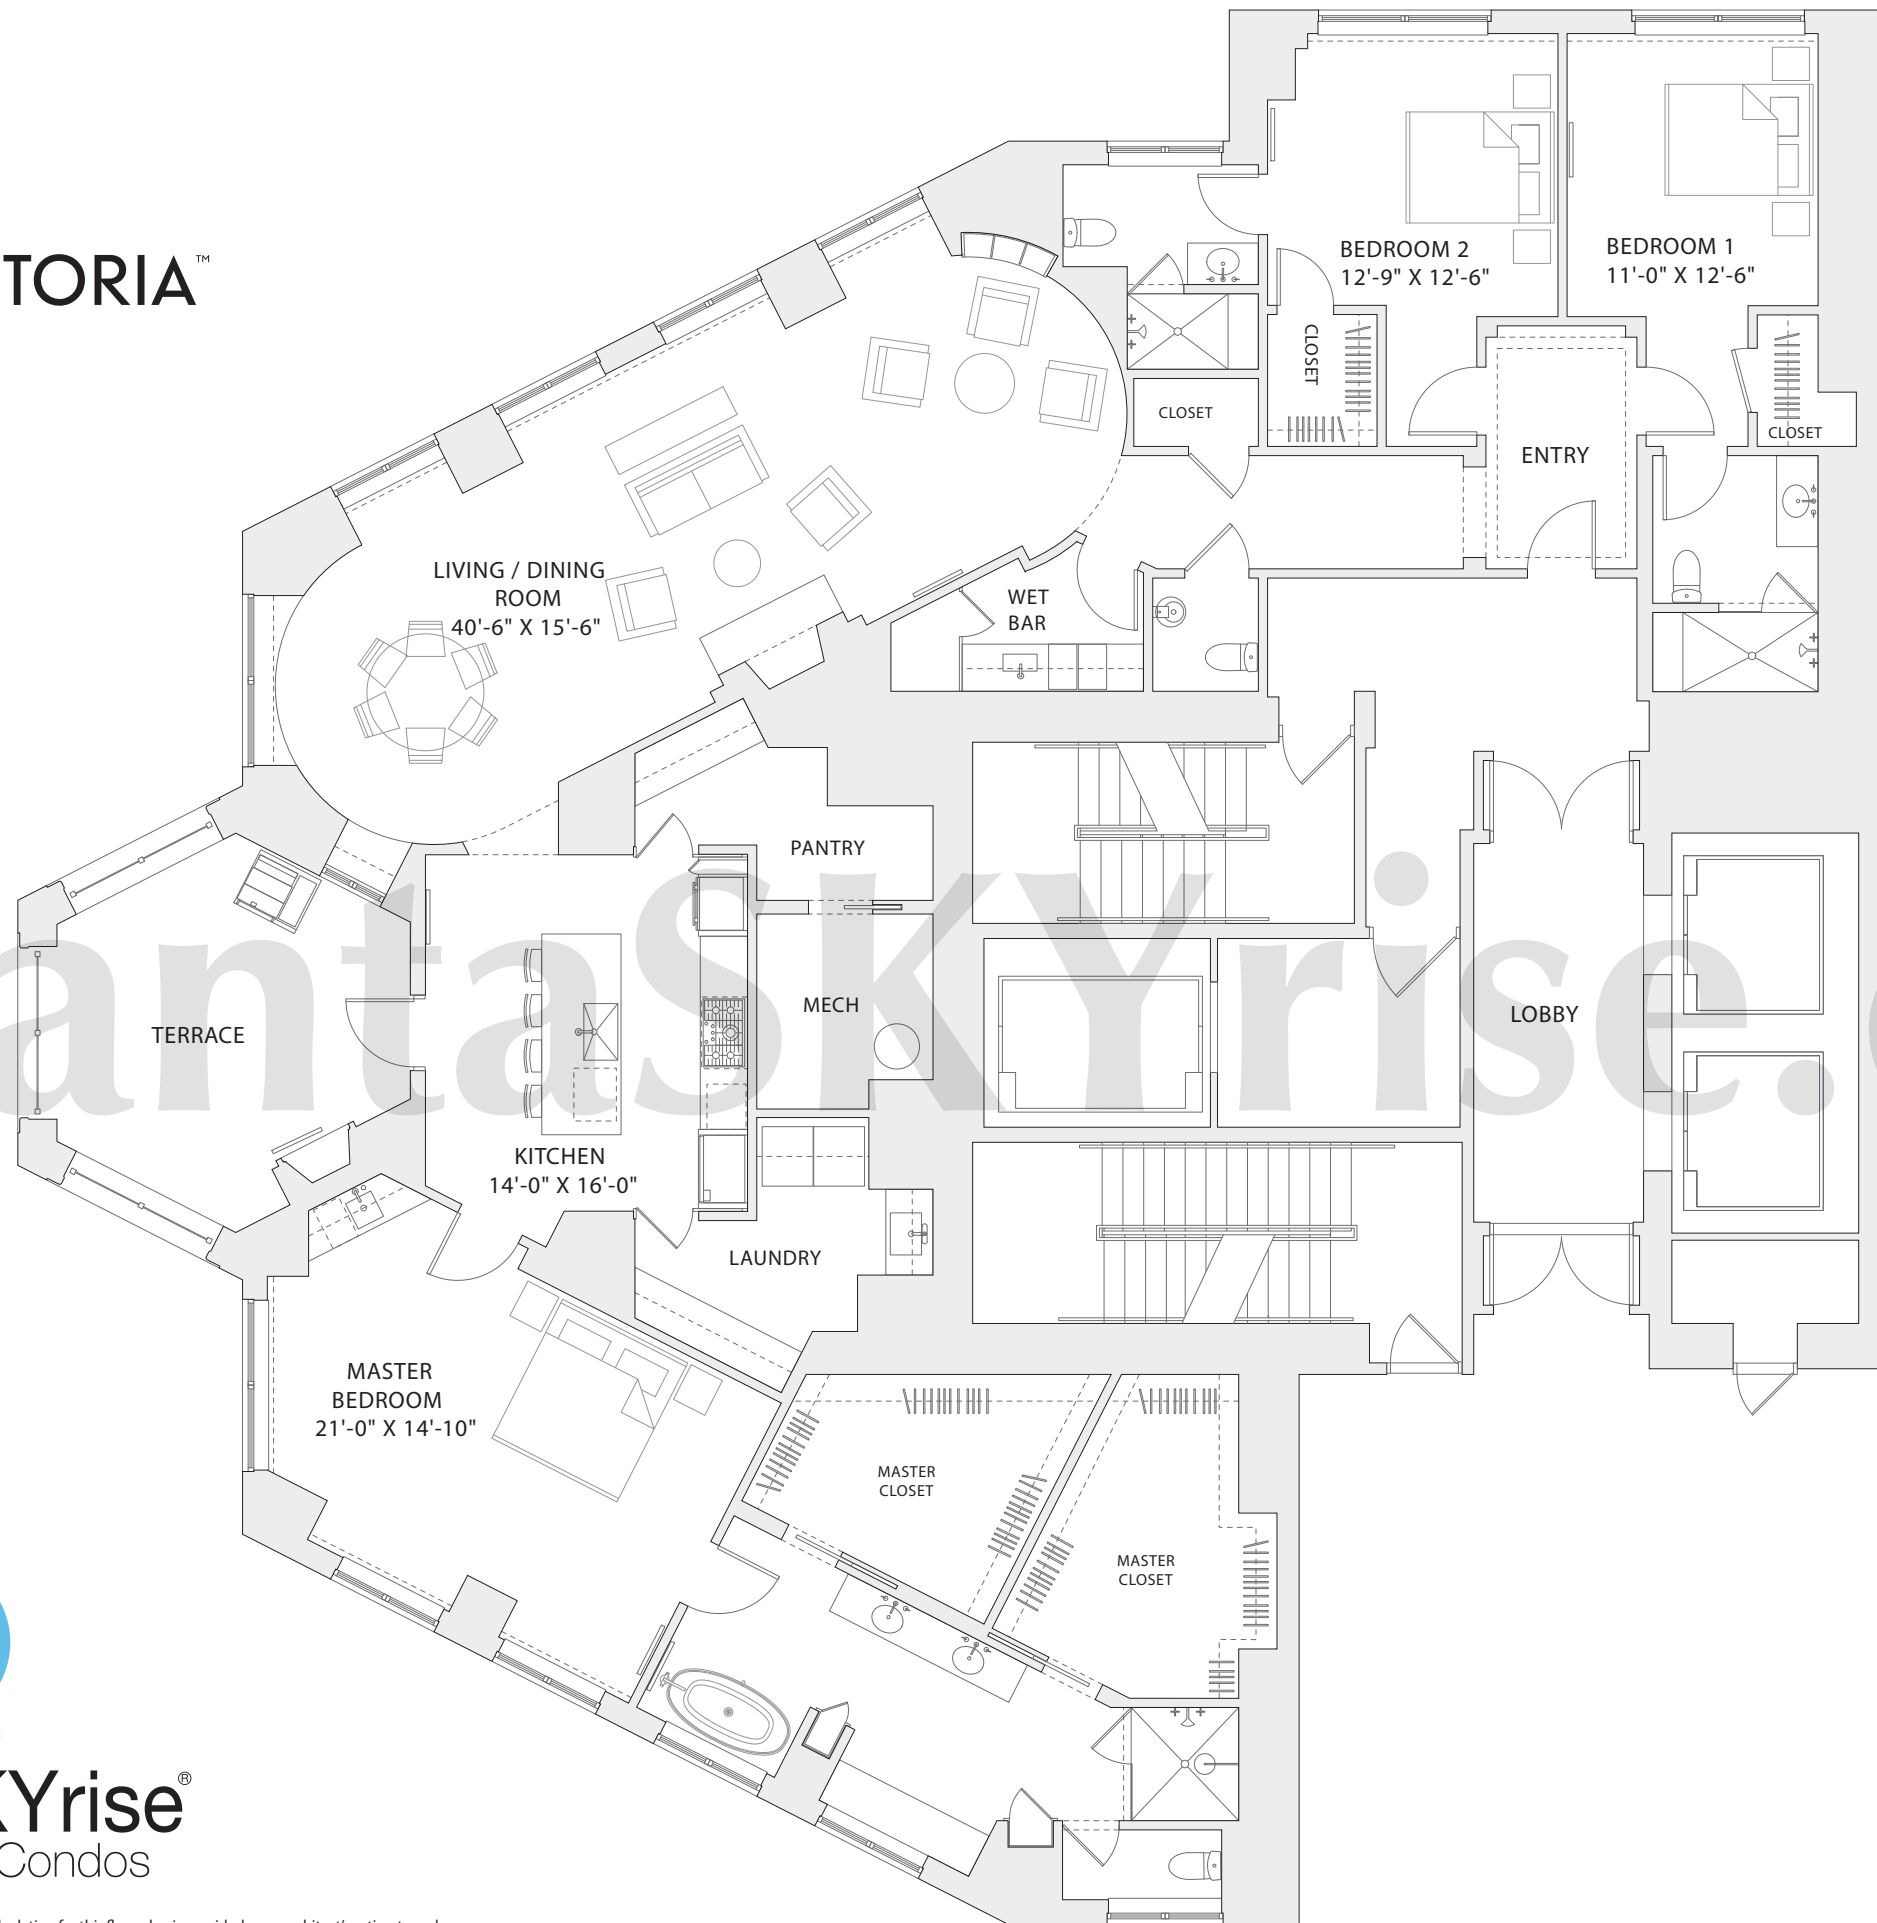

WALDORF ASTORIATM
RESIDENCES

RESIDENCE 34A

3 BEDROOMS
3 BATHS
1 HALF BATH
INTERIOR:
3,063 SF / 284.6 SM
EXTERIOR:
262 SF / 24.3 SM

atlantaSKYrise.com

atlanta**SKYrise**[®]
Atlanta Luxury Condos

STRATFORD RD NE

PEACHTREE RD NE

*Standard terrace amenities include gas fireplace and grill. The square foot calculation for this floor plan is provided as an architect's estimate and may vary based upon field conditions and construction methods; accordingly, seller makes no representation regarding the accuracy of the calculation.