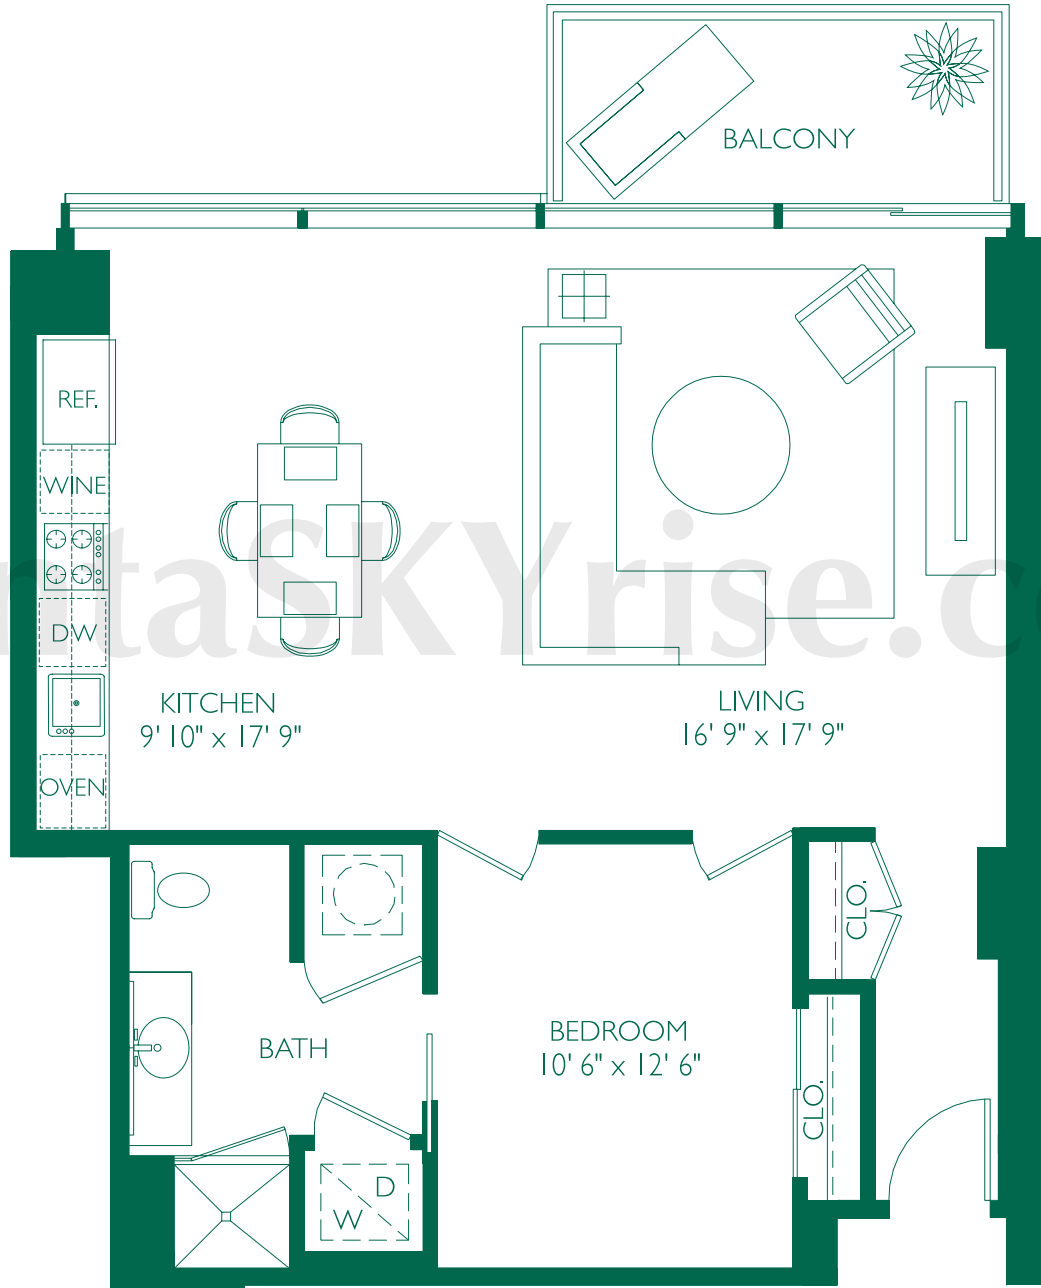

### WHIMSY

1 BEDROOM, 1 BATH  
862 SQ. FT.  
FLOORS 18-23