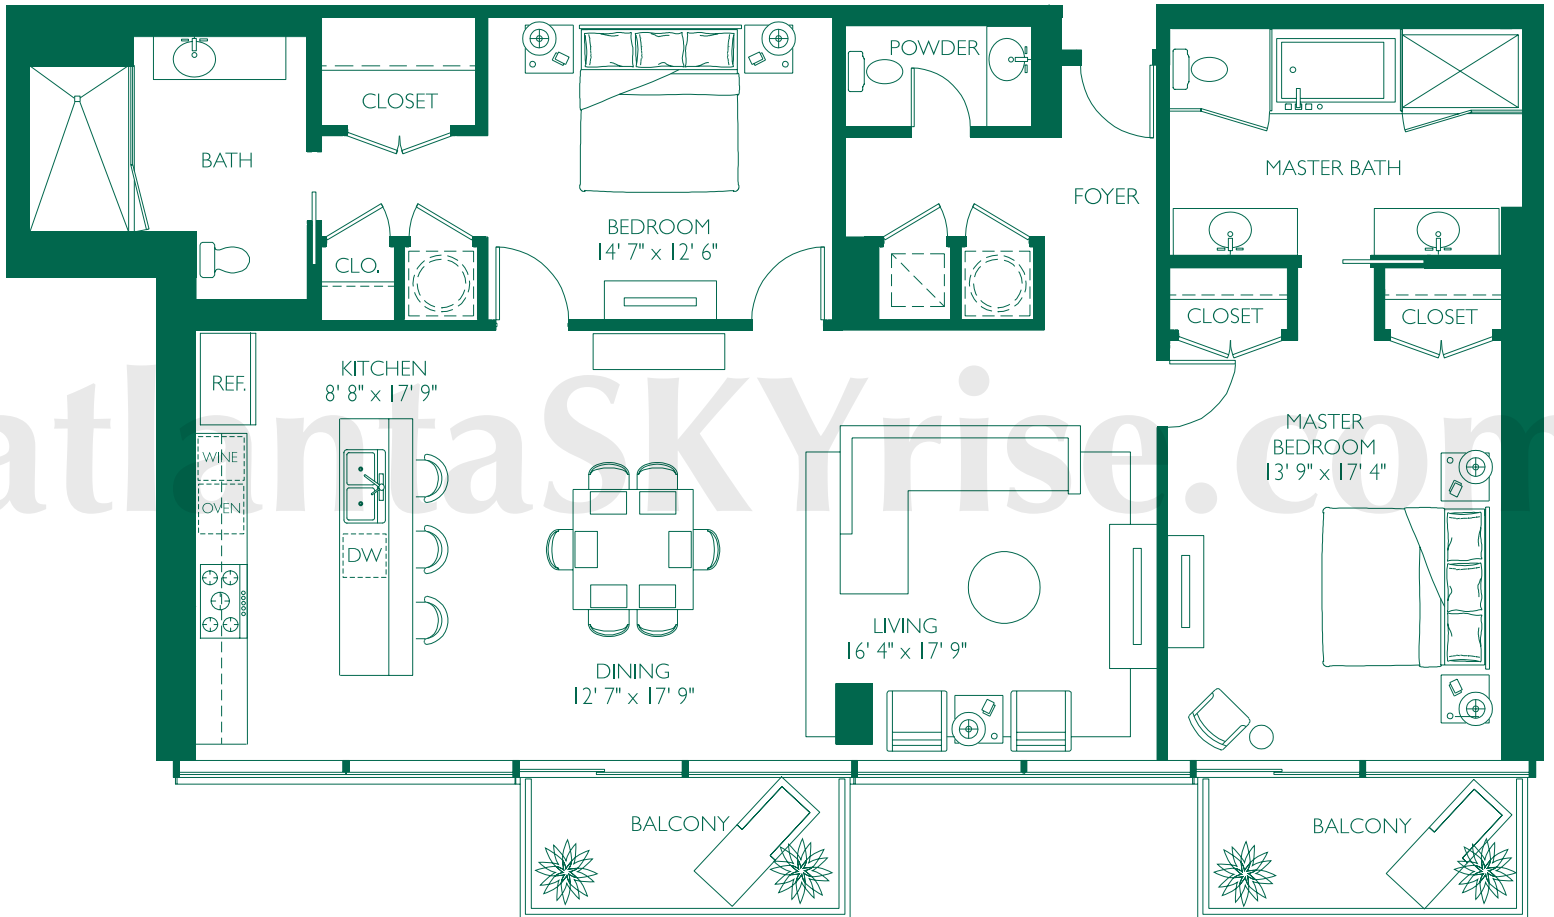

ATLANTA DOWNTOWN  
HOTEL & RESIDENCES

atlanta**SKYrise**<sup>®</sup>  
Atlanta Luxury Condos

SANCTUARY

2 BEDROOMS, 2 1/2 BATHS  
1,774 SQ. FT.  
FLOORS 17-26