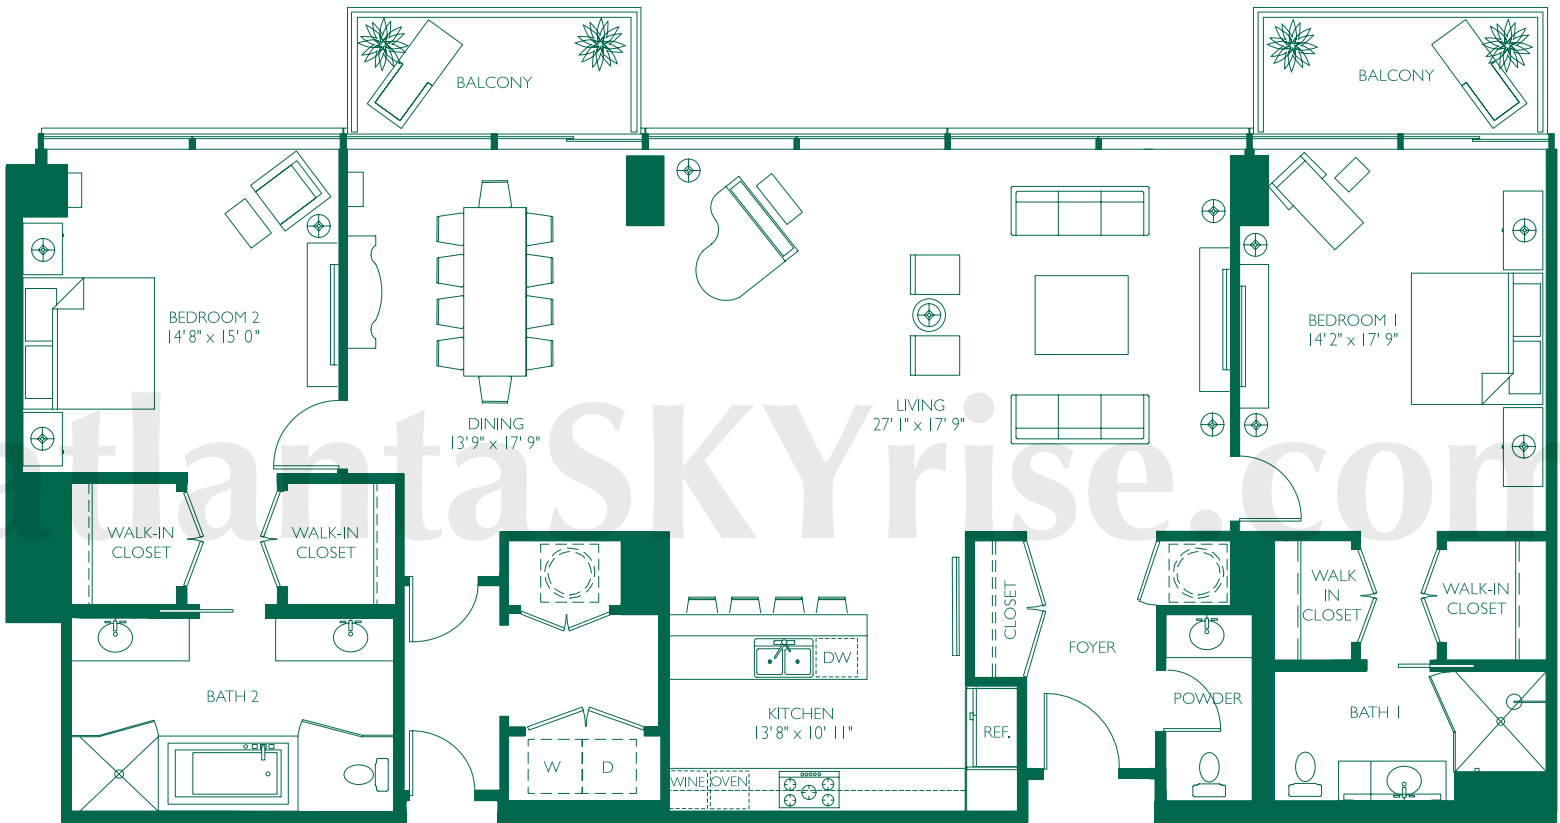

ATLANTA DOWNTOWN
HOTEL & RESIDENCES

atlantaSKYrise®
Atlanta Luxury Condos

HIDEAWAY

2 BEDROOMS, 2 1/2 BATHS
2,171 SQ. FT.
FLOORS 24-26