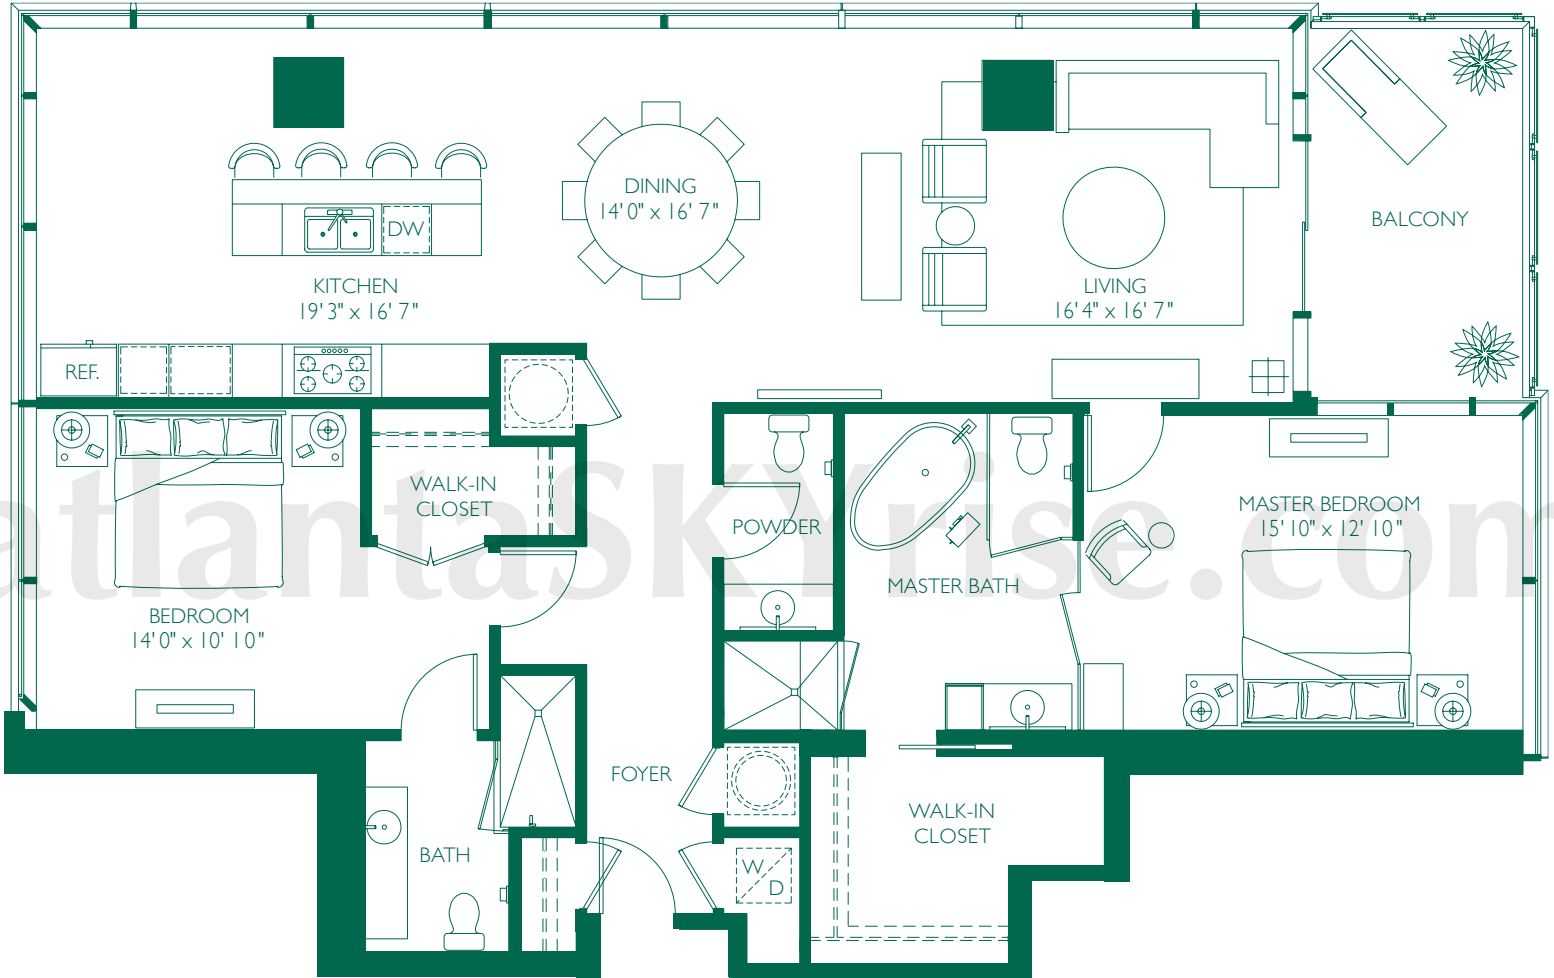

ATLANTA DOWNTOWN
HOTEL & RESIDENCES

atlantaSKYrise®
Atlanta Luxury Condos

HAVEN II

2 BEDROOMS, 2 1/2 BATHS
1,823 SQ. FT.
FLOORS 17-26