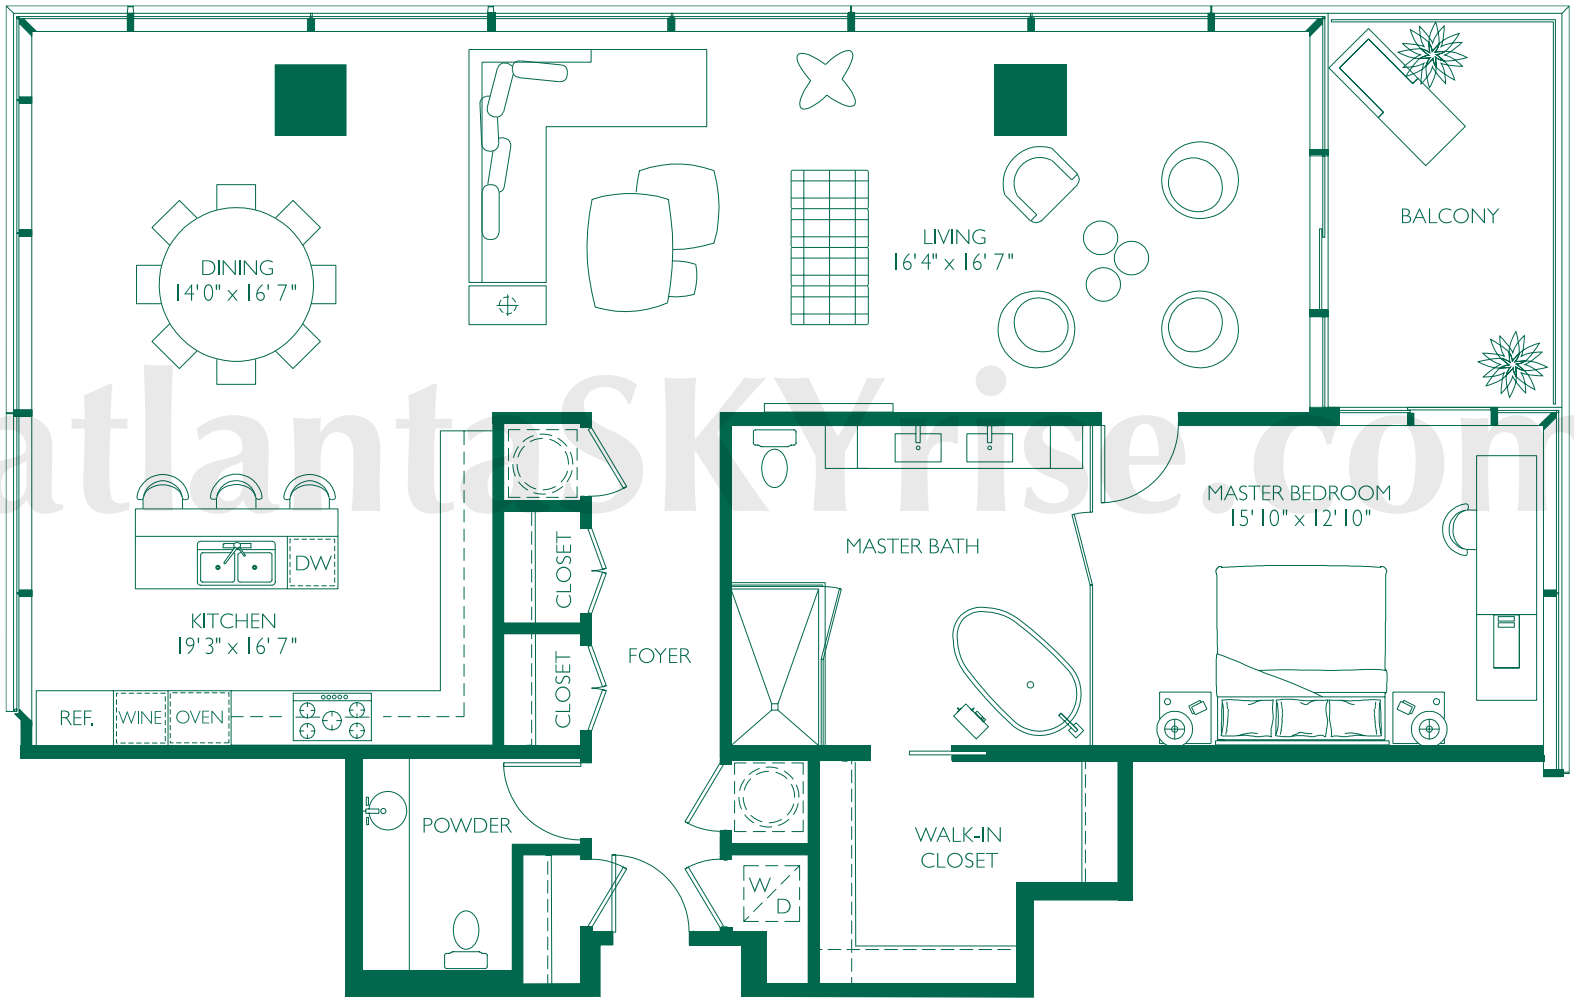

ATLANTA DOWNTOWN  
HOTEL & RESIDENCES

atlanta**SKYrise**<sup>®</sup>  
Atlanta Luxury Condos

HAVEN I

1 BEDROOM, 1 1/2 BATHS  
1,823 SQ. FT.  
FLOORS 17-26