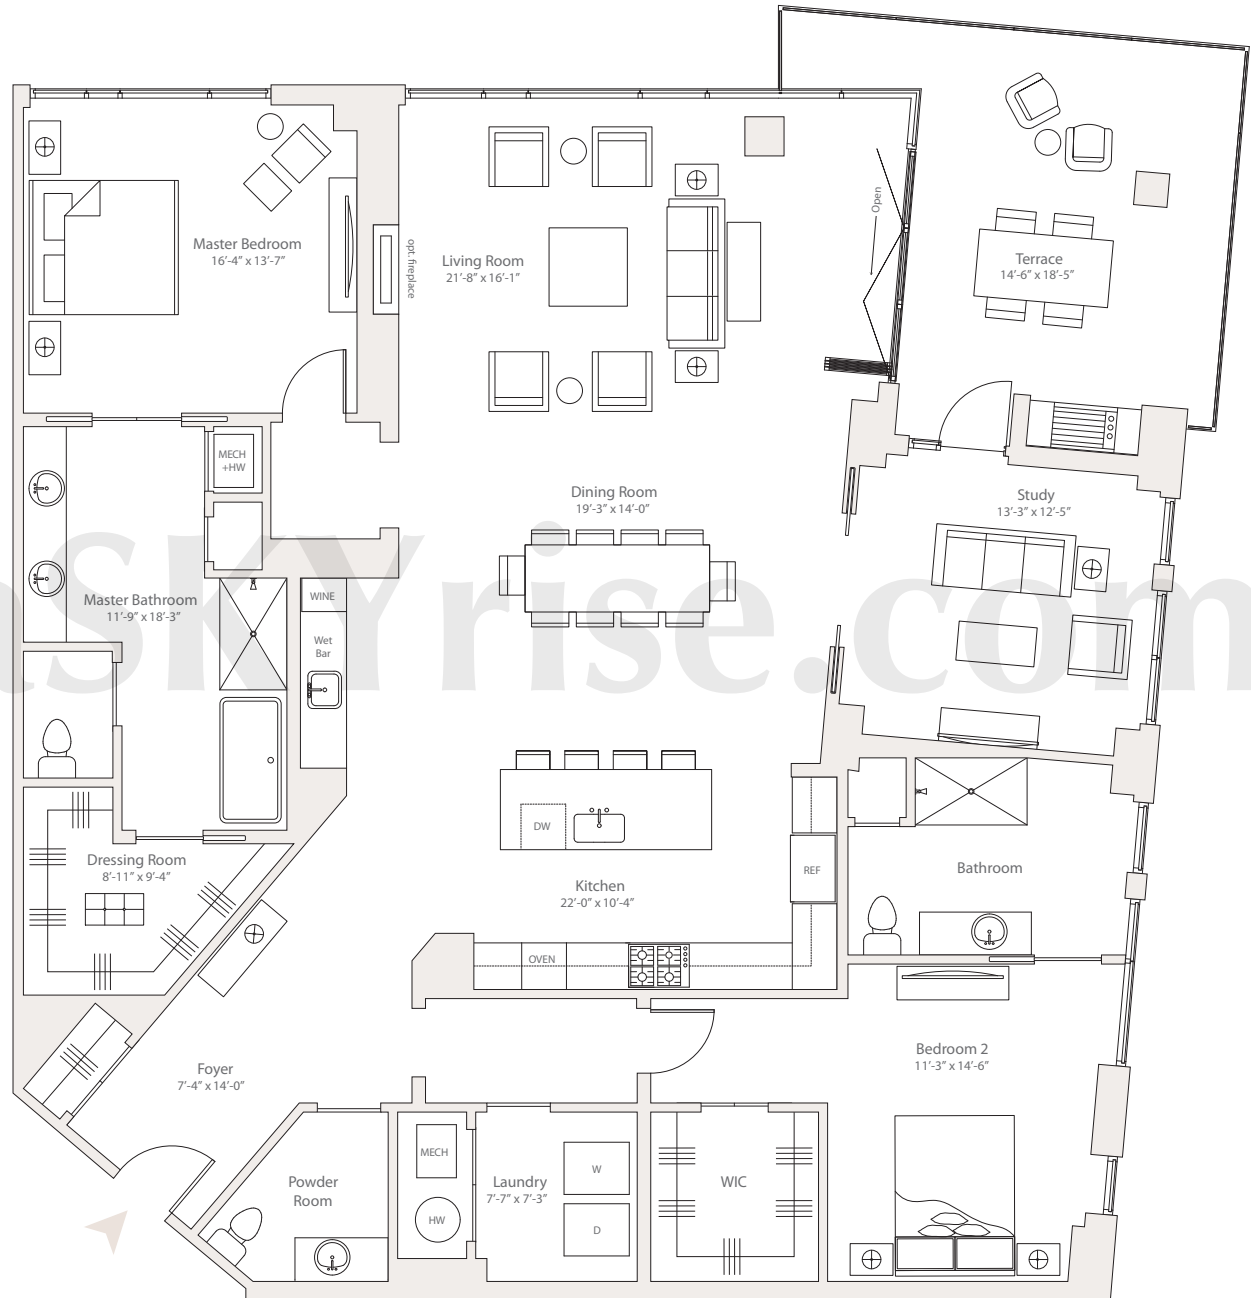

atlanta**SKYrise**®
Atlanta Luxury Condos