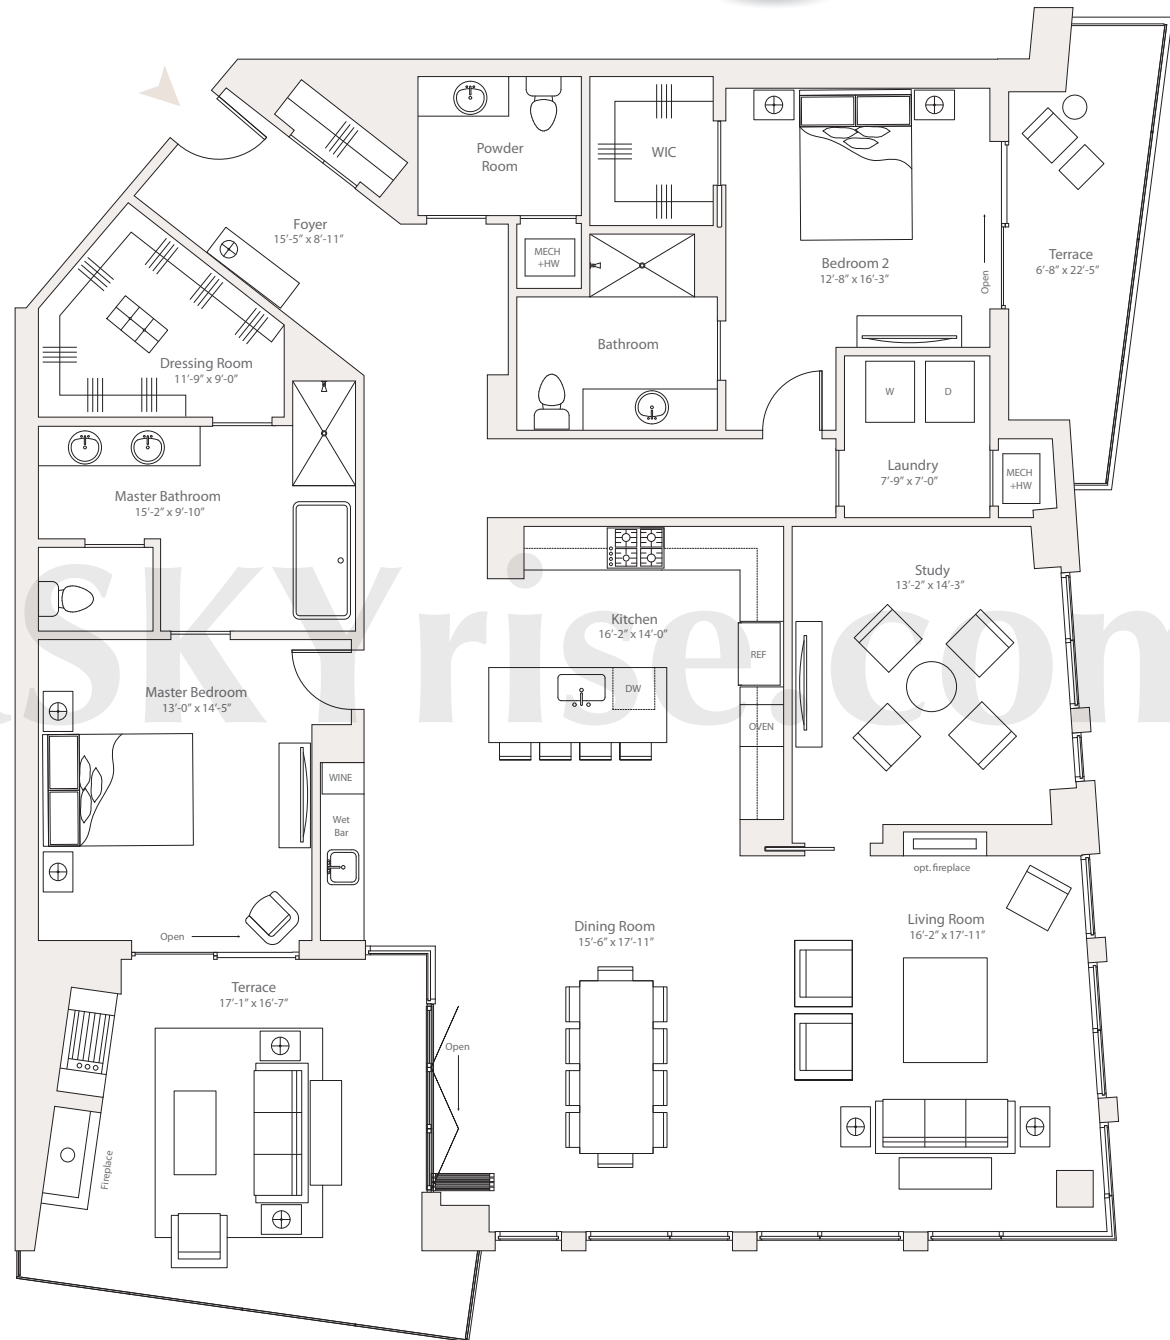

THE CHARLES

atlanta**SKYrise**®
Atlanta Luxury Condos

TWO BEDROOM RESIDENCE STYLE IV

- TWO BEDROOMS
- TWO BATHROOMS
- POWDER ROOM
- STUDY
- TWO TERRACES

Interior
2,460 Square Feet

Exterior
448 Square Feet