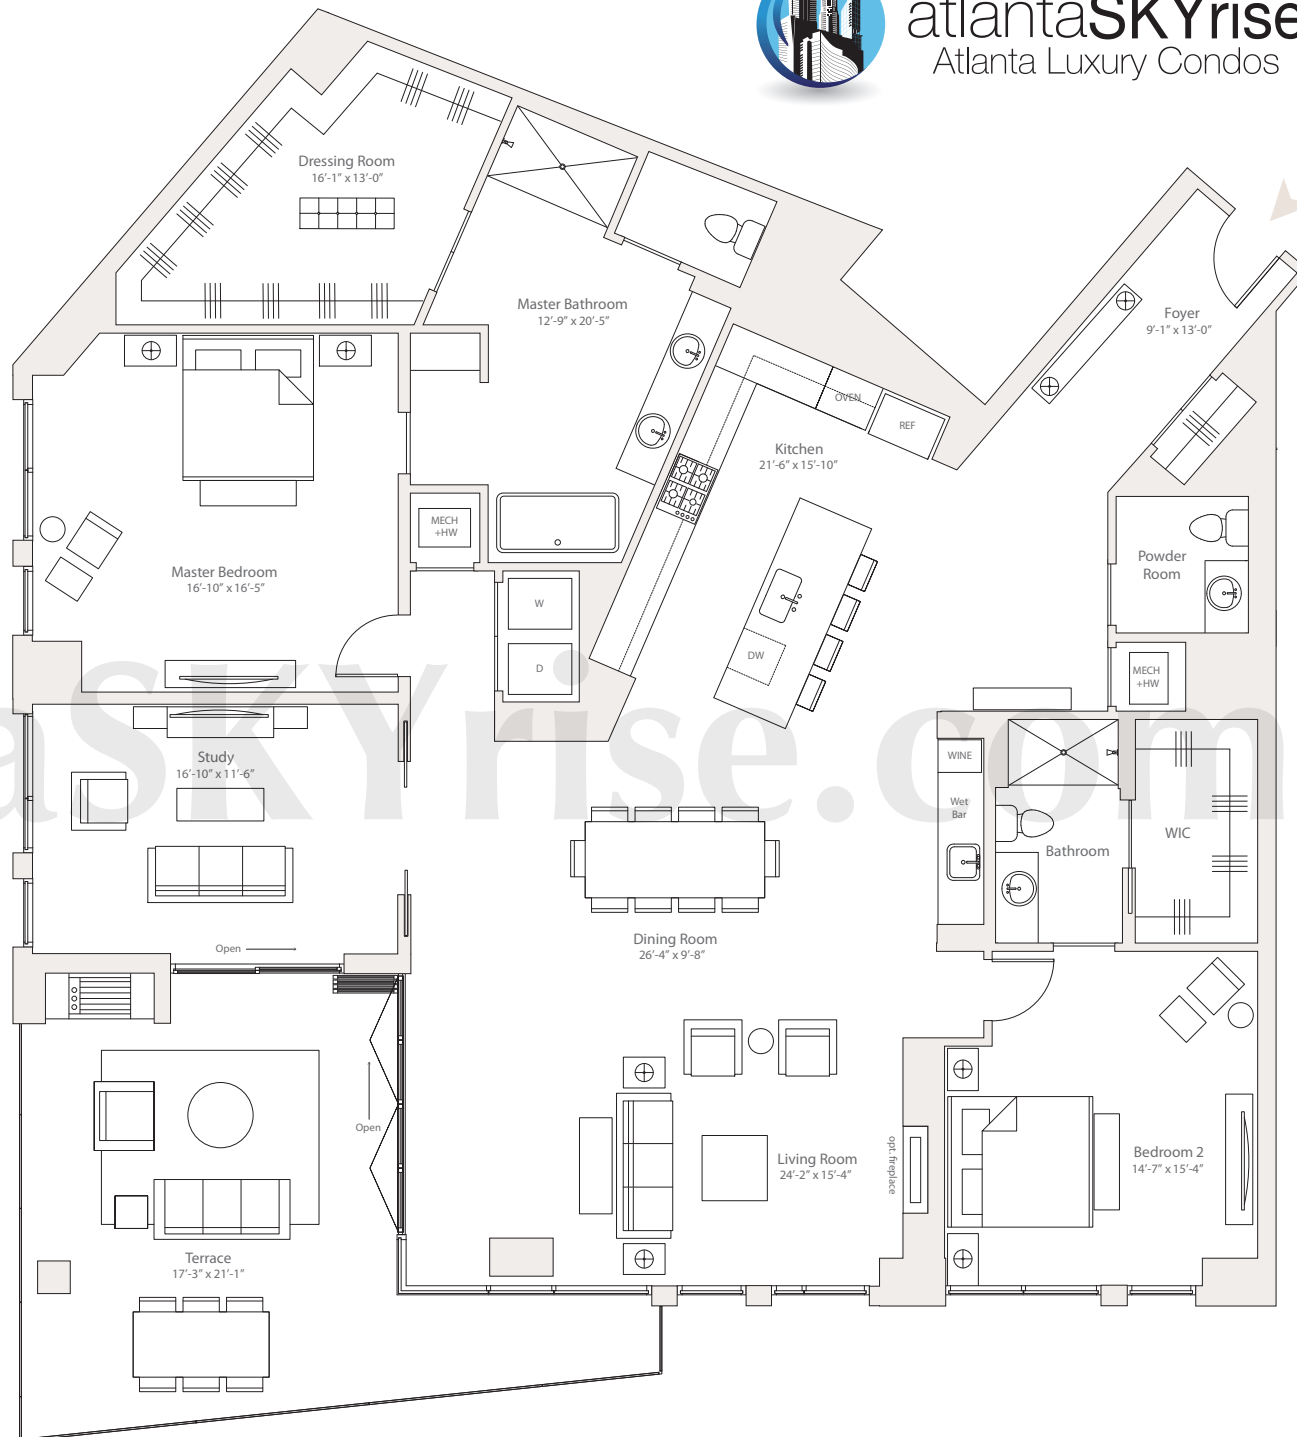

atlanta**SKYrise**®
Atlanta Luxury Condos