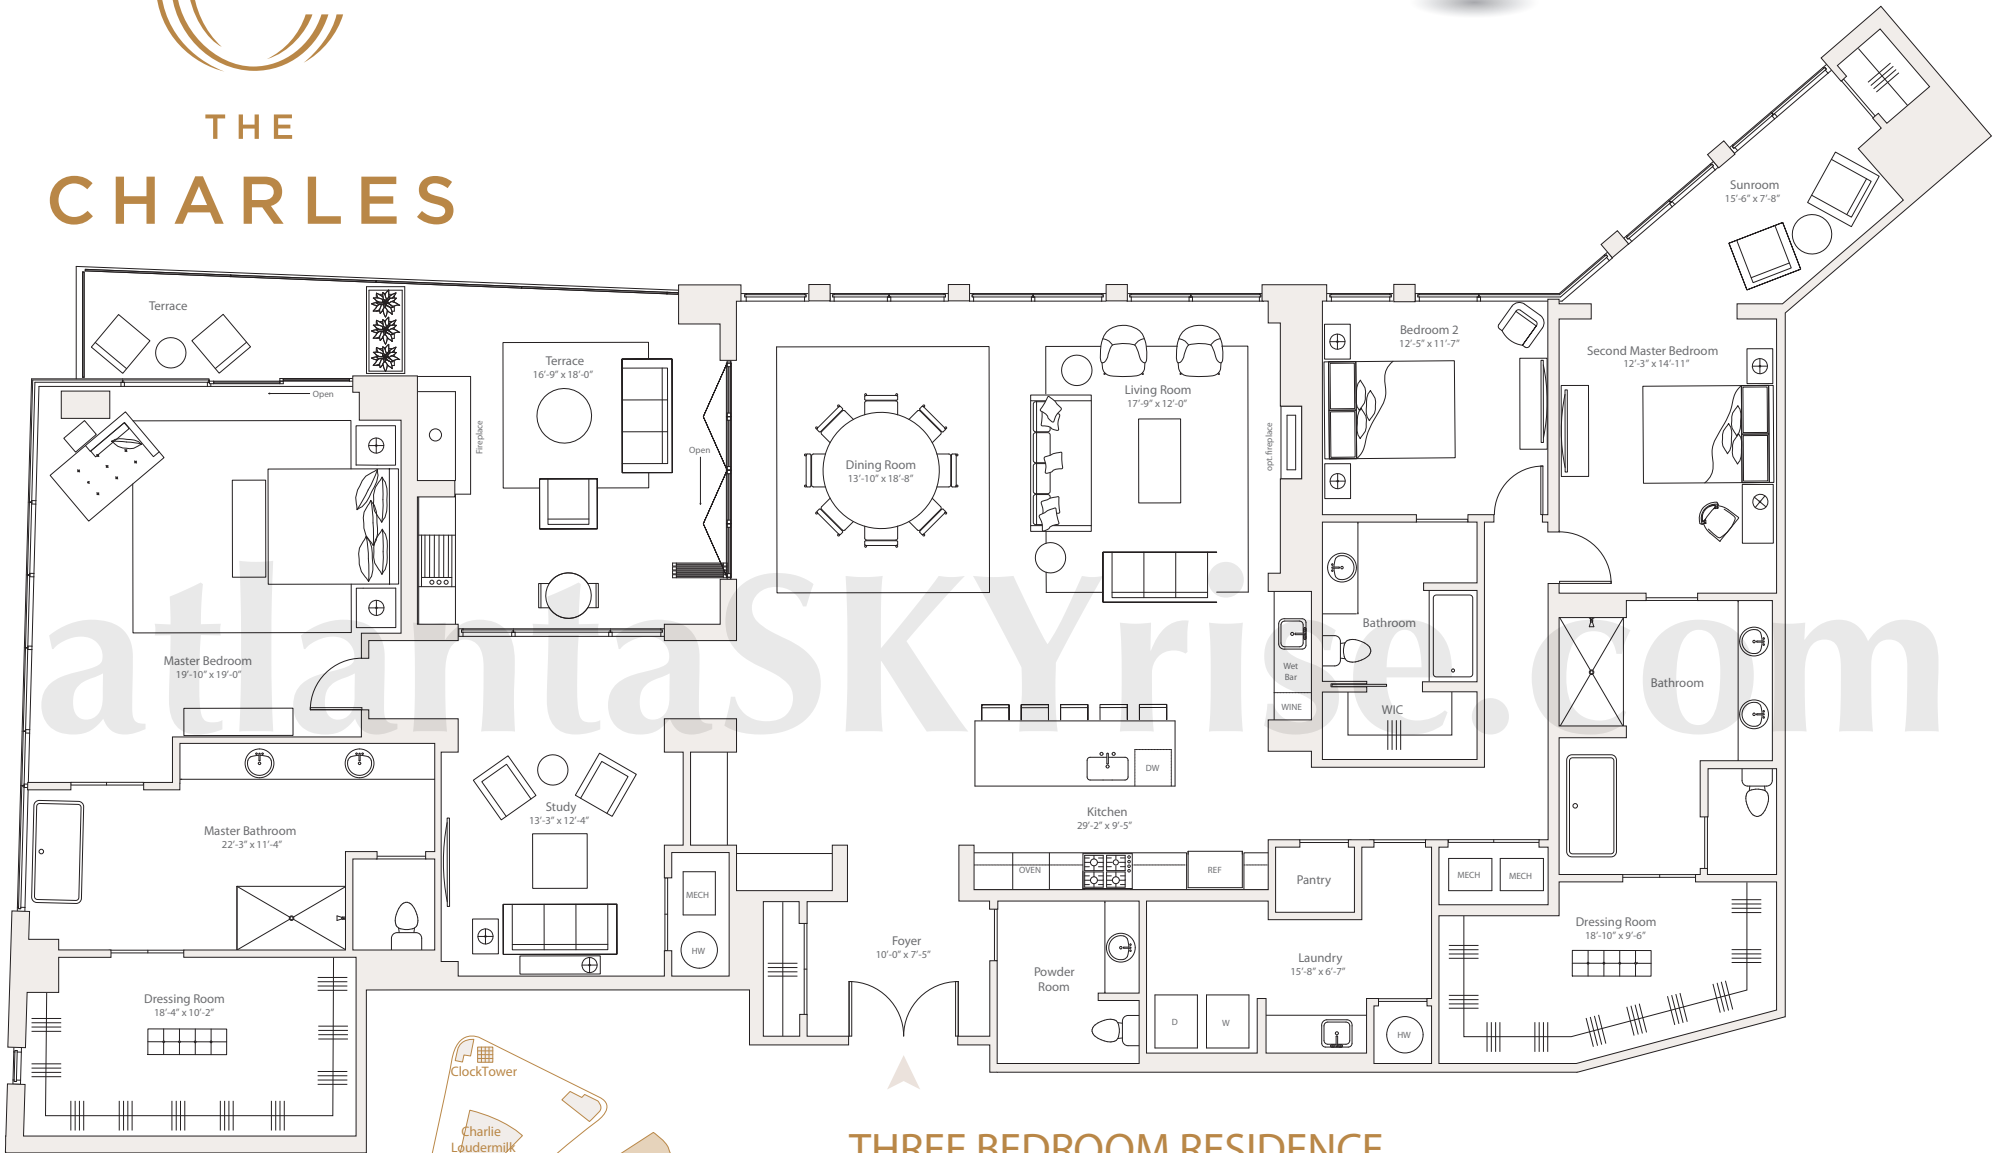

THE CHARLES

atlanta**SKYrise**®
Atlanta Luxury Condos

THREE BEDROOM RESIDENCE STYLE II

THREE BEDROOMS
THREE BATHROOMS
POWDER ROOM
STUDY
TWO TERRACES

Interior
3,830 Square Feet

Exterior
432 Square Feet