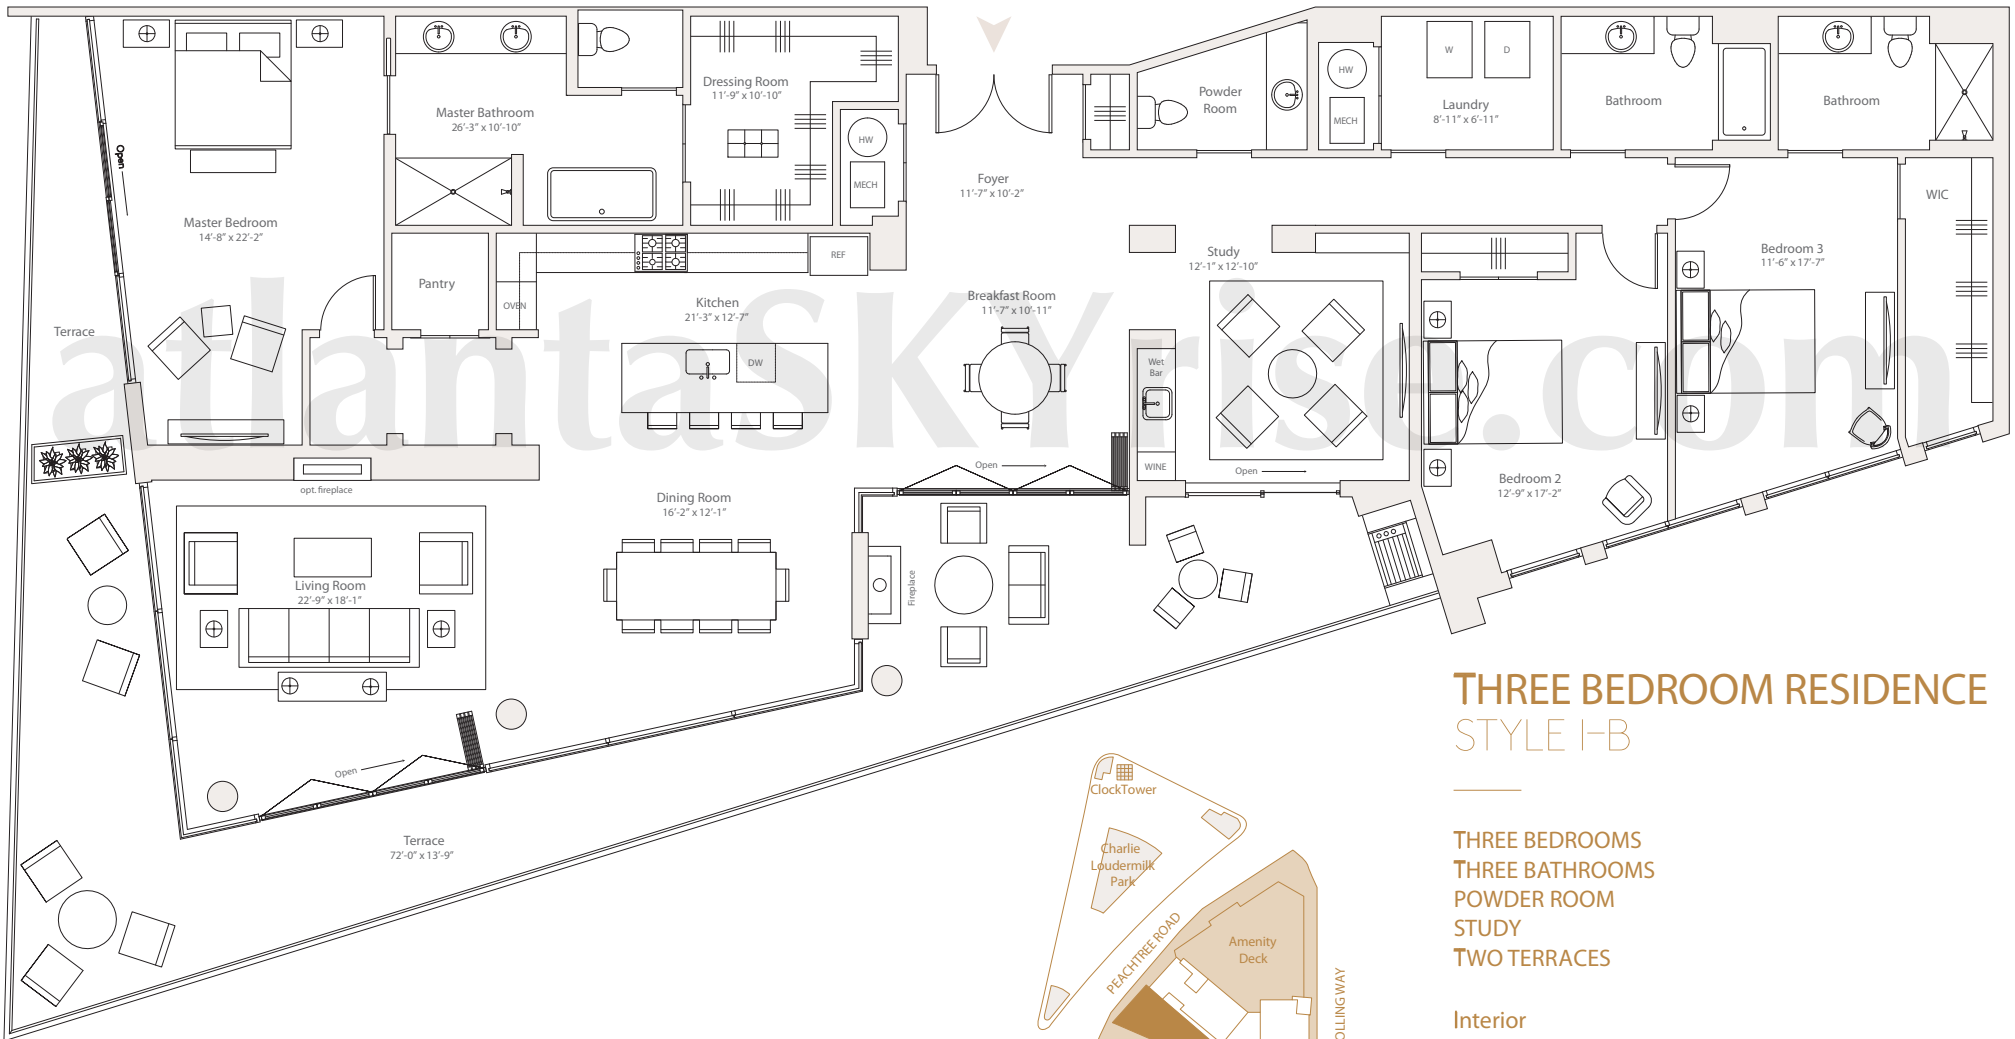

THE CHARLES

atlanta**SKYrise**®
Atlanta Luxury Condos

THREE BEDROOM RESIDENCE STYLE 1-B

THREE BEDROOMS
THREE BATHROOMS
POWDER ROOM
STUDY
TWO TERRACES

Interior
3,087 Square Feet

Exterior
838 Square Feet