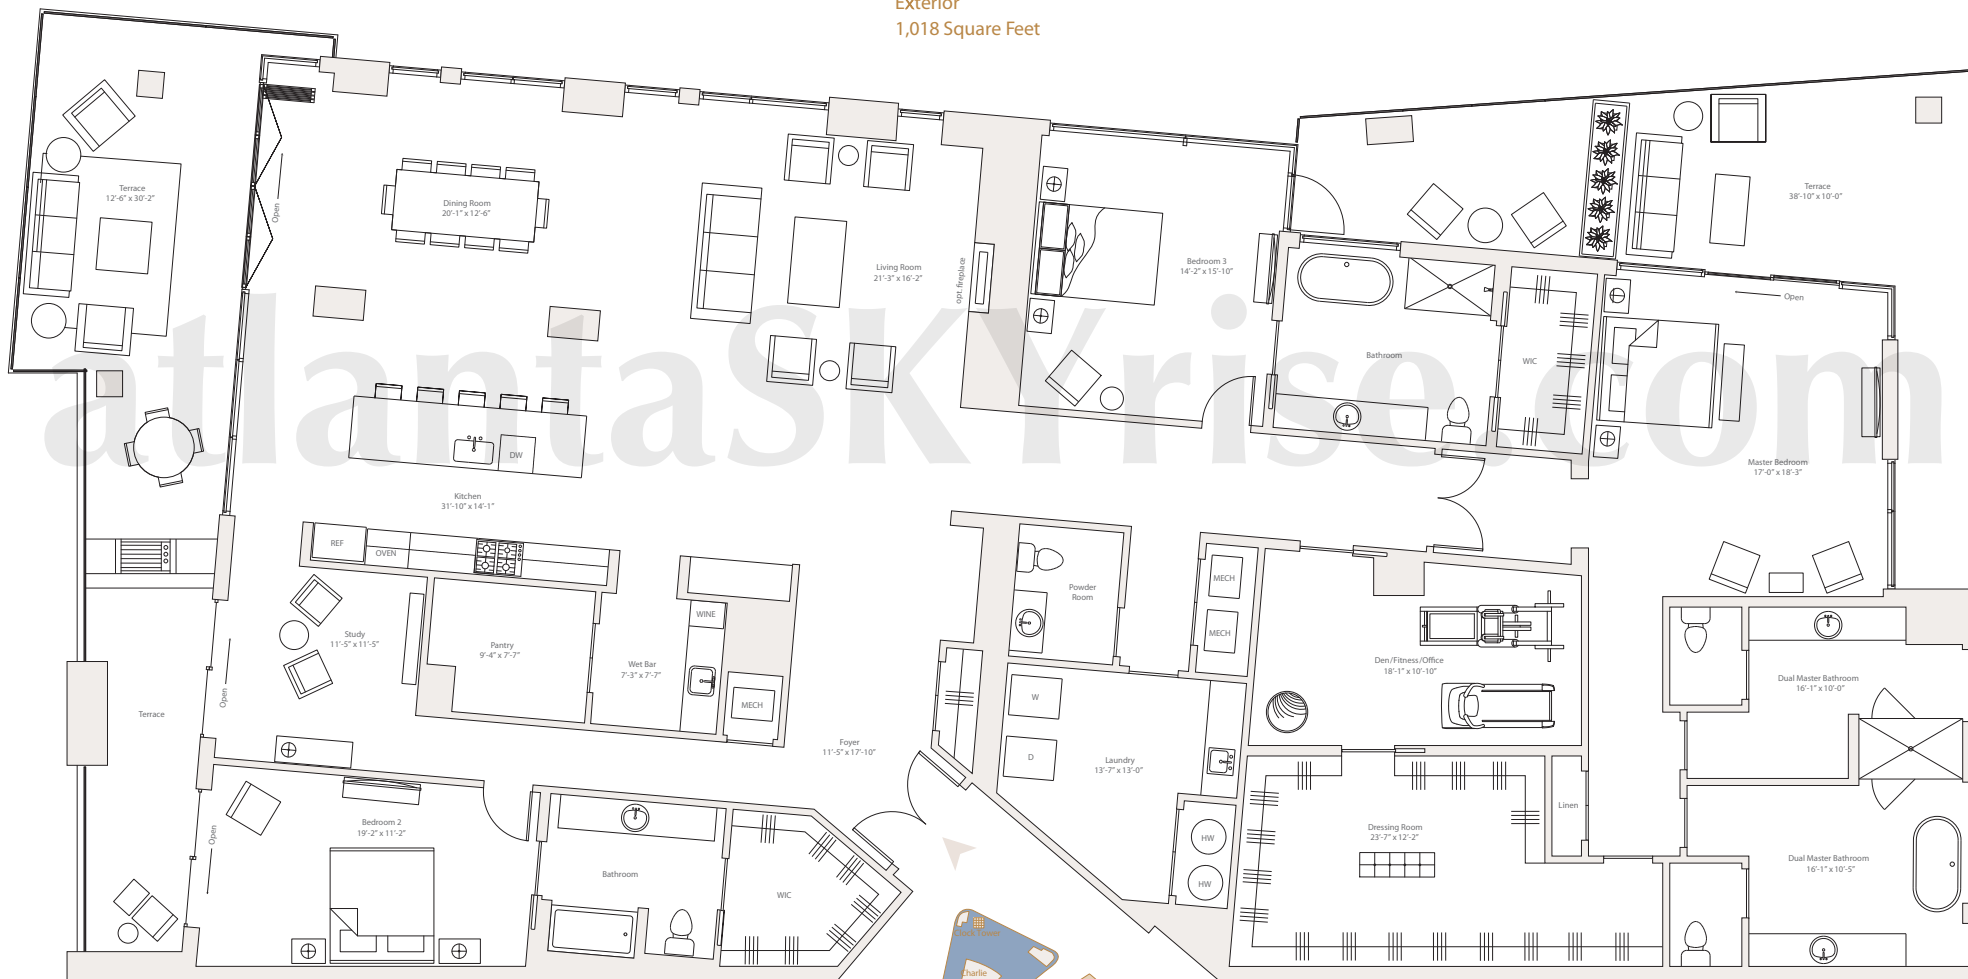

THE

CHARLES

PENTHOUSE III

THREE BEDROOMS
THREE BATHROOMS
POWDER ROOM
STUDY
DEN/FITNESS/OFFICE
FOUR TERRACES

Interior
4,527 Square Feet

Exterior
1,018 Square Feet

atlanta**SKYrise**®
Atlanta Luxury Condos