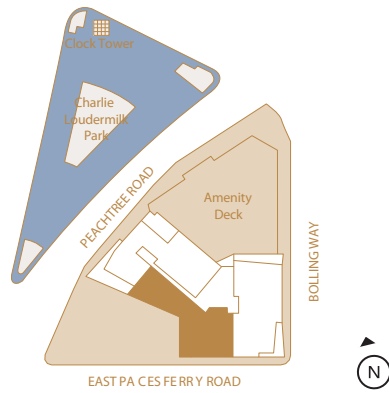

THE CHARLES

atlanta**SKYrise**®
Atlanta Luxury Condos

PENTHOUSE II

- THREE BEDROOMS
- THREE BATHROOMS
- POWDER ROOM
- STUDY
- TWO TERRACES

Interior
4,050 Square Feet

Exterior
717 Square Feet