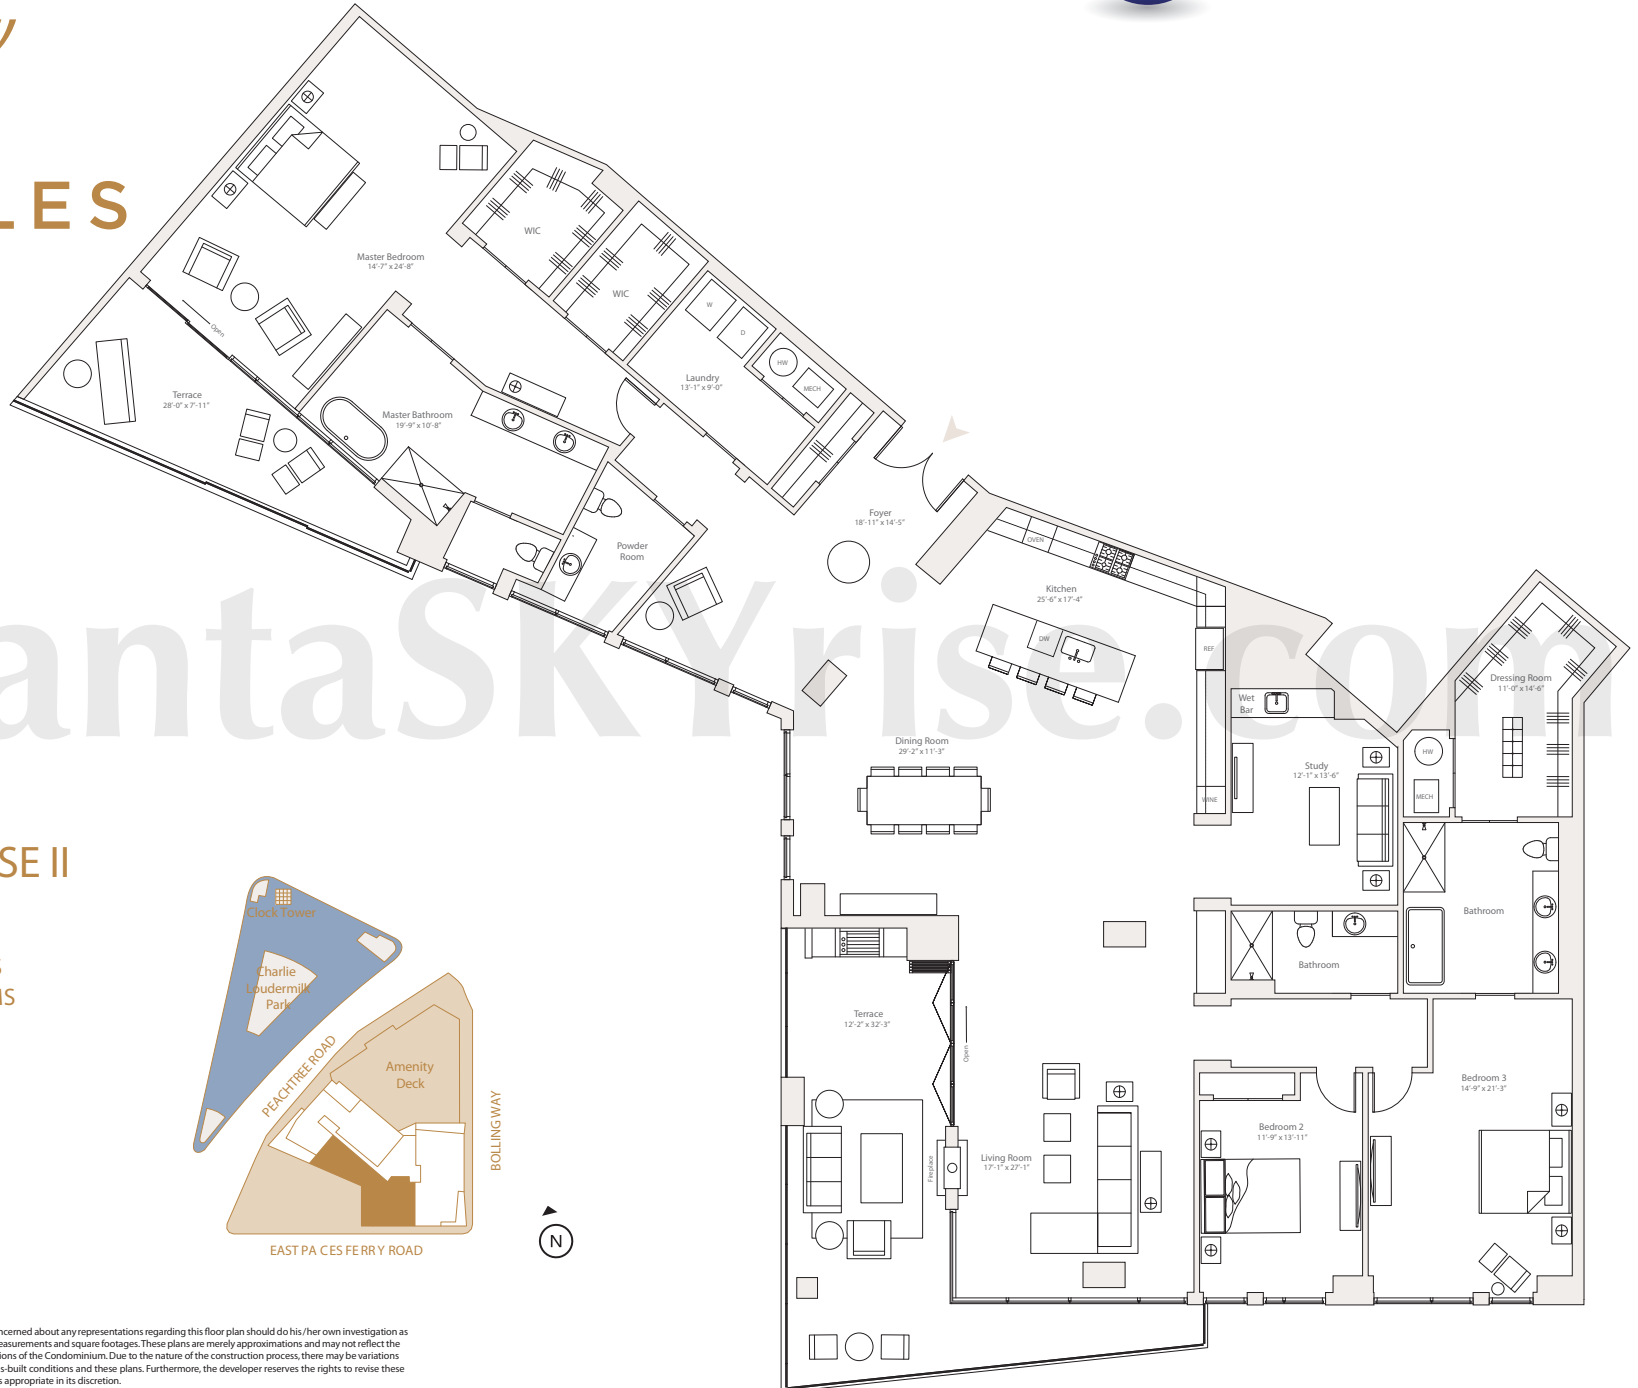

THE CHARLES

atlanta**SKYrise**®
Atlanta Luxury Condos

PENTHOUSE II

- THREE BEDROOMS
- THREE BATHROOMS
- POWDER ROOM
- STUDY
- TWO TERRACES

Interior
4,050 Square Feet

Exterior
717 Square Feet