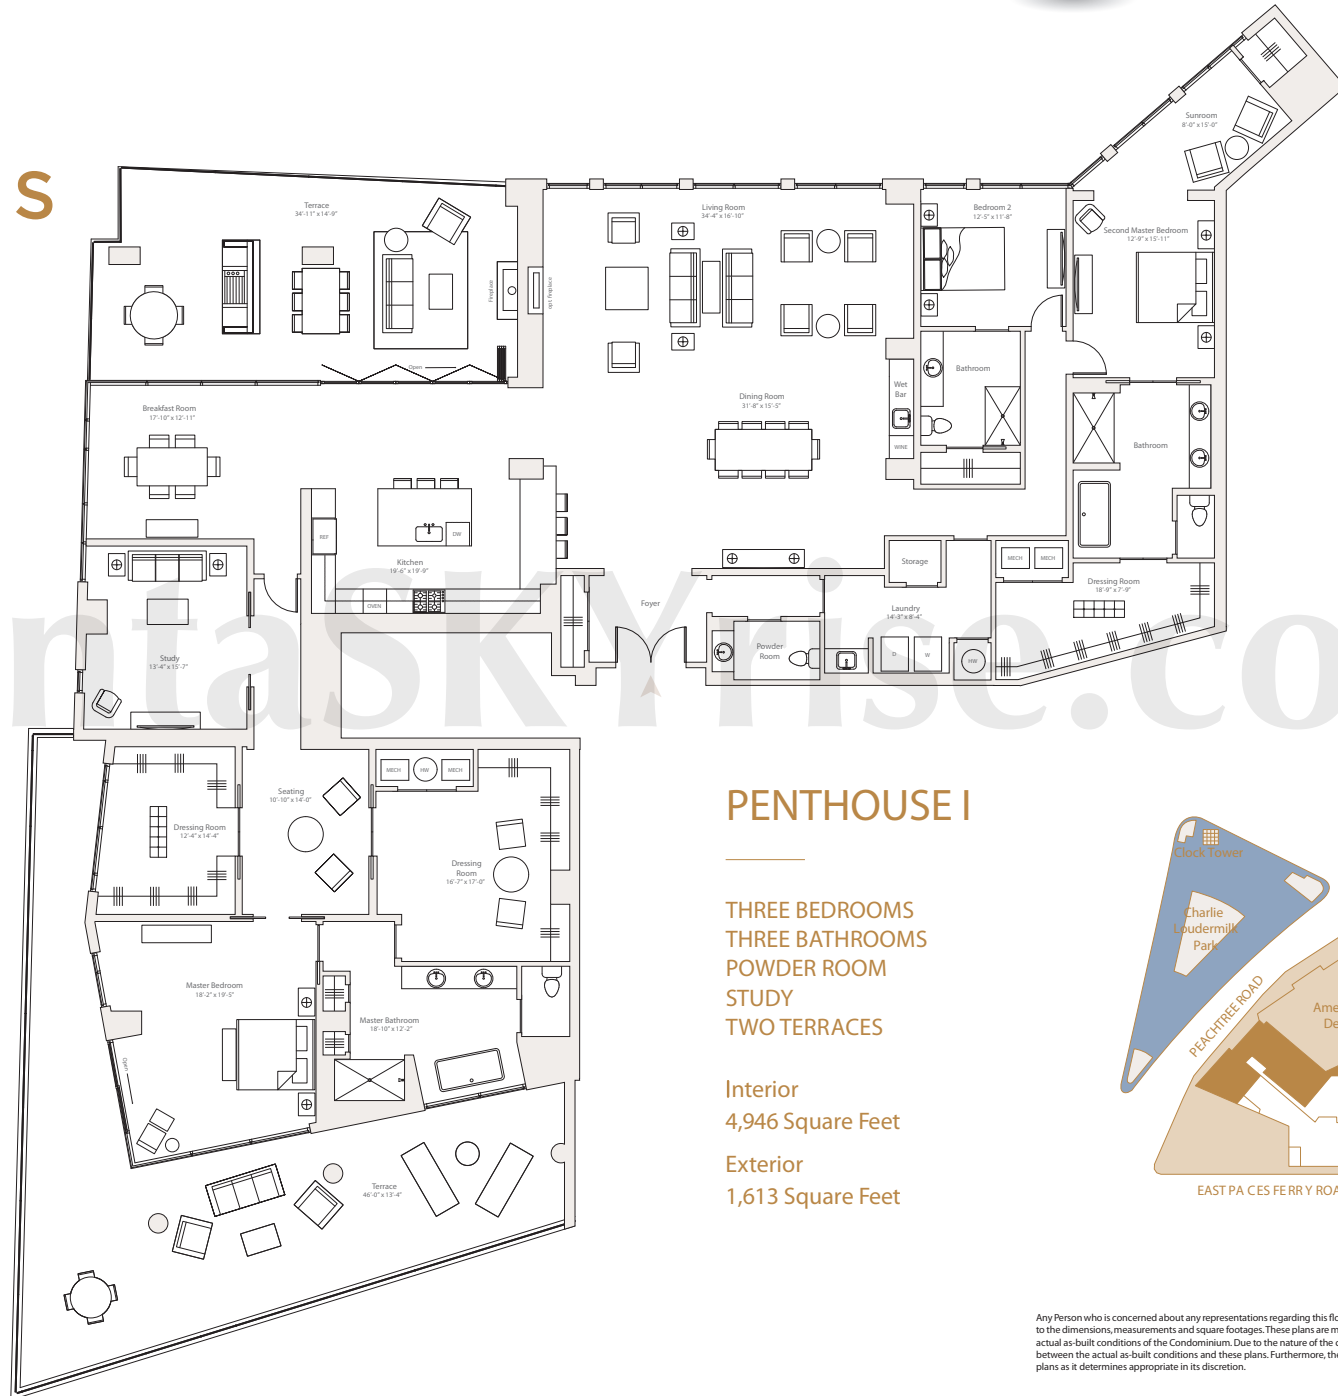

THE CHARLES

atlanta**SKYrise**®
Atlanta Luxury Condos

PENTHOUSE I

- THREE BEDROOMS
- THREE BATHROOMS
- POWDER ROOM
- STUDY
- TWO TERRACES

Interior
4,946 Square Feet

Exterior
1,613 Square Feet