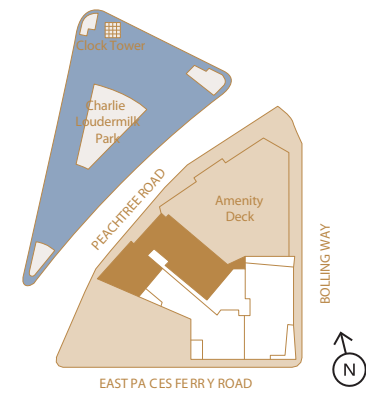

THE CHARLES

atlanta**SKYrise**®
Atlanta Luxury Condos

PENTHOUSE I

- THREE BEDROOMS
- THREE BATHROOMS
- POWDER ROOM
- STUDY
- TWO TERRACES

Interior
4,946 Square Feet

Exterior
1,613 Square Feet