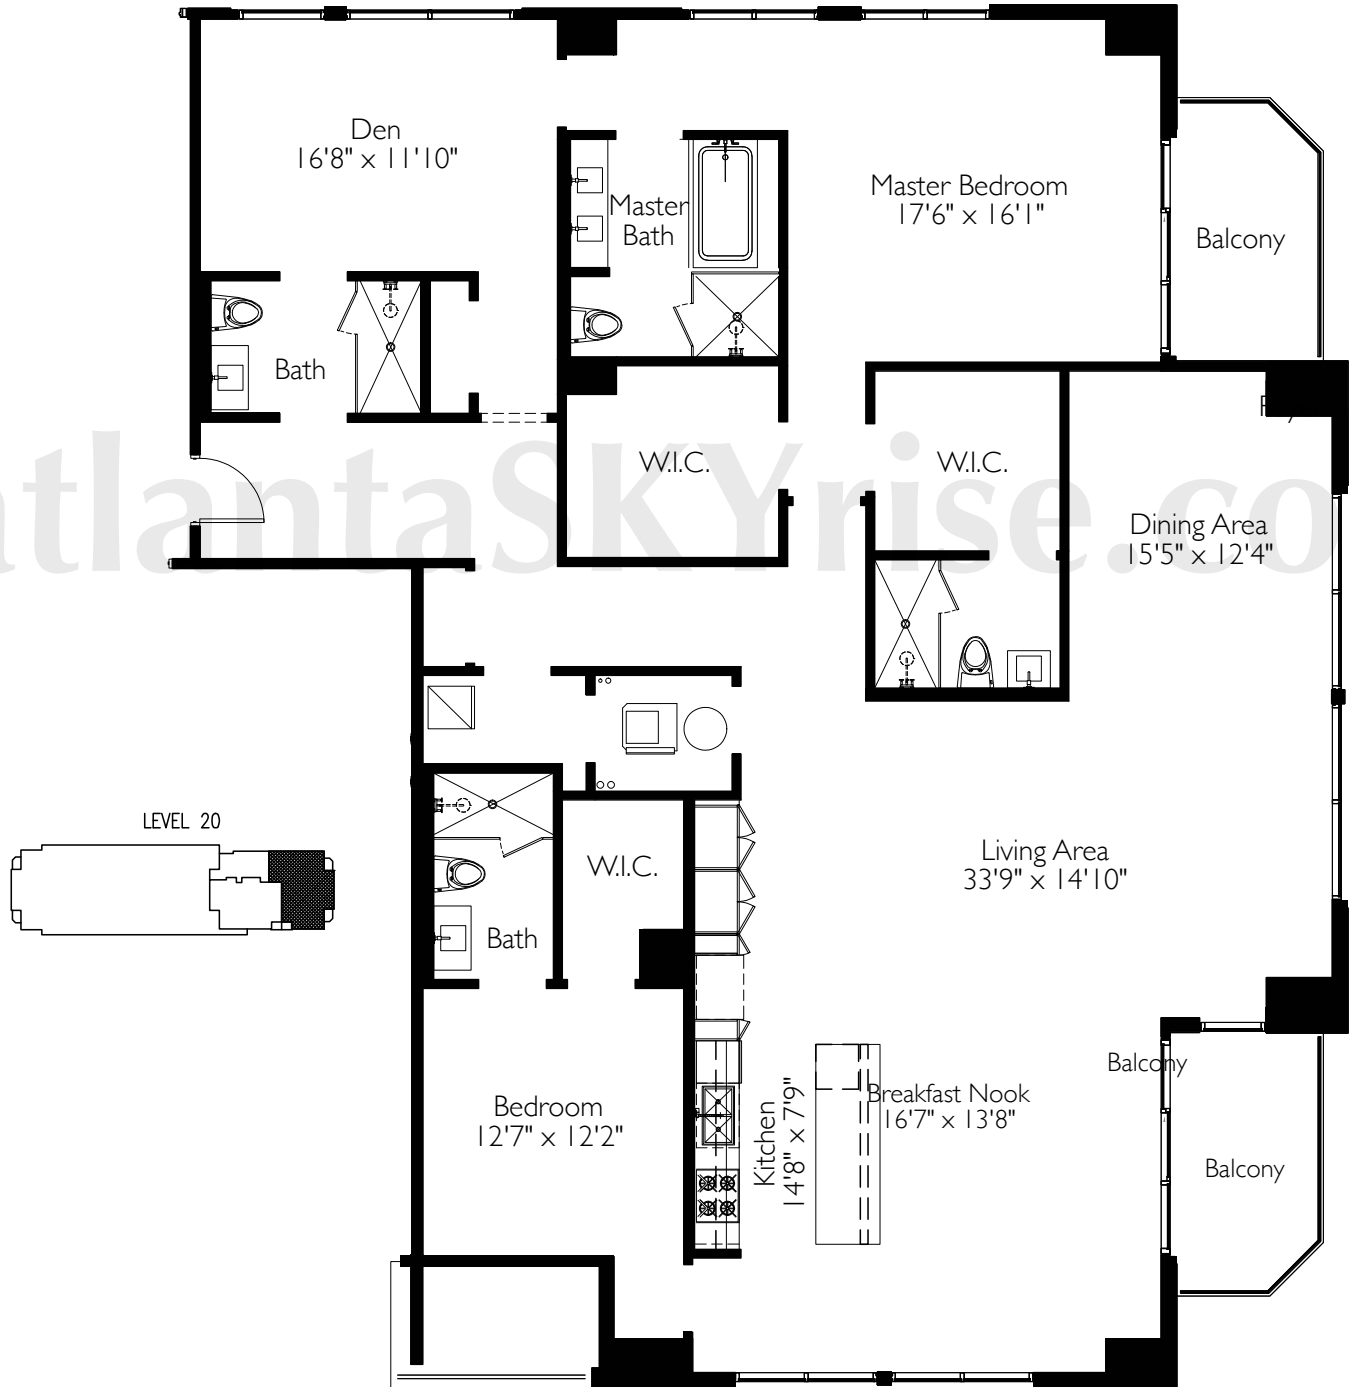

PLAN 31.01 - 2 BEDROOMS & 4 BATHS  
2,752 approximate square feet

Floor plans are subject to change without notice and are for presentation purposes only as they are not to scale. All dimensions and square footages are approximate and may vary due to uniqueness of the building design and configuration and no representation is made as to the accuracy of such figures.