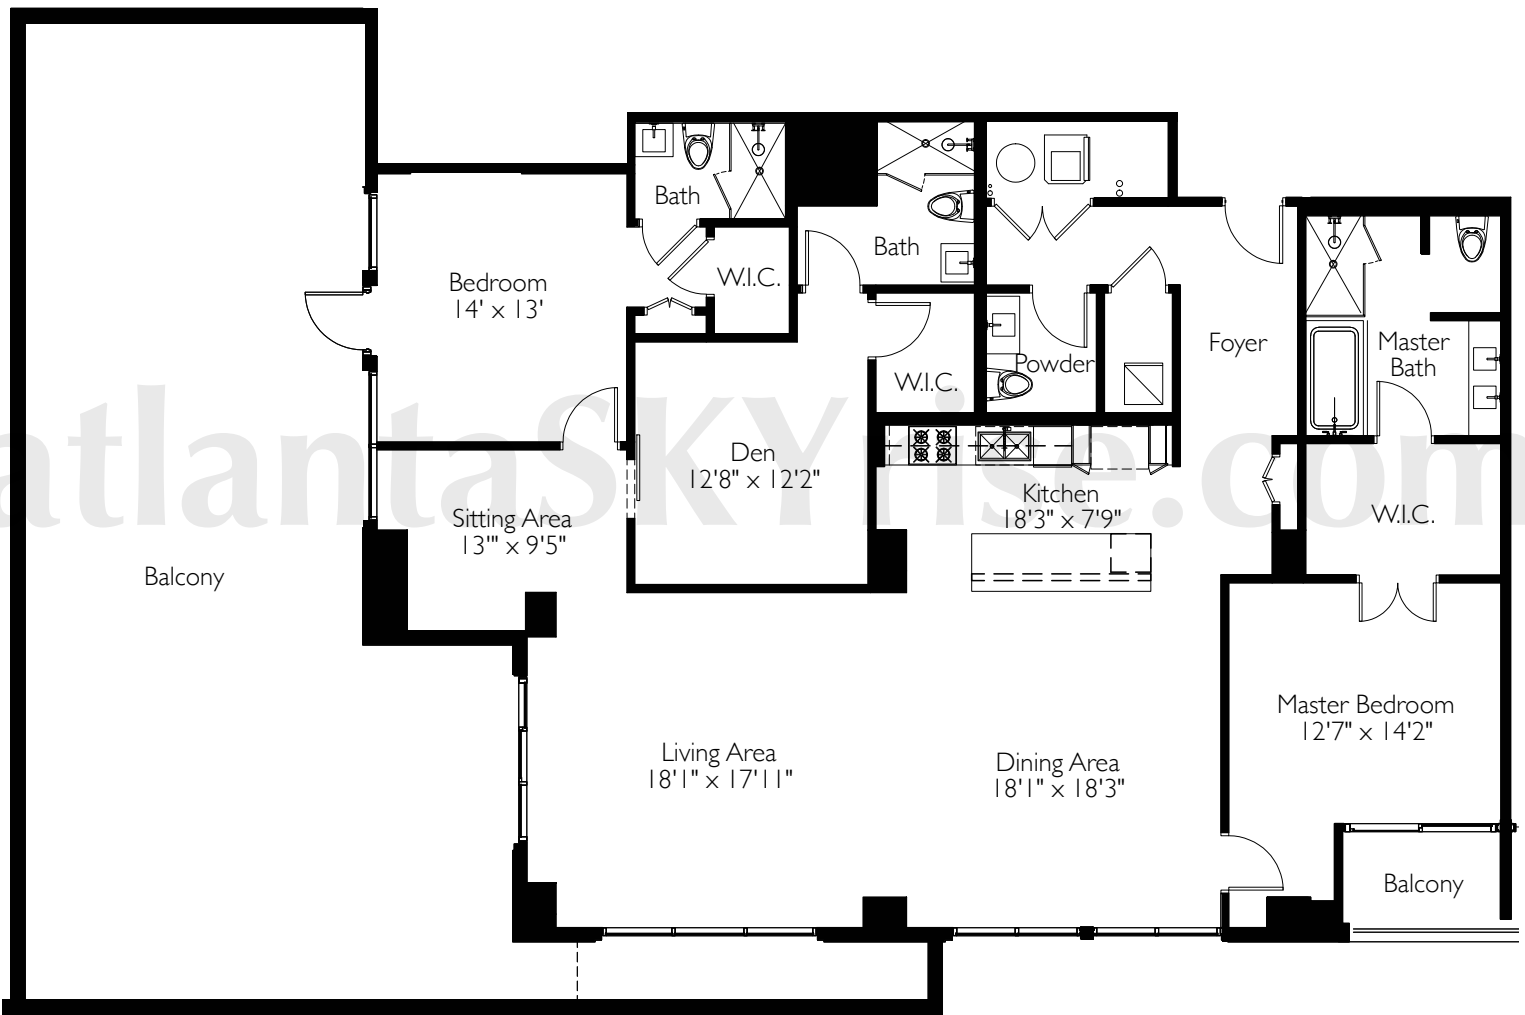

PLAN 30.01 - 2 BEDROOMS & 3.5 BATHS
2,241 approximate square feet

LEVEL 20