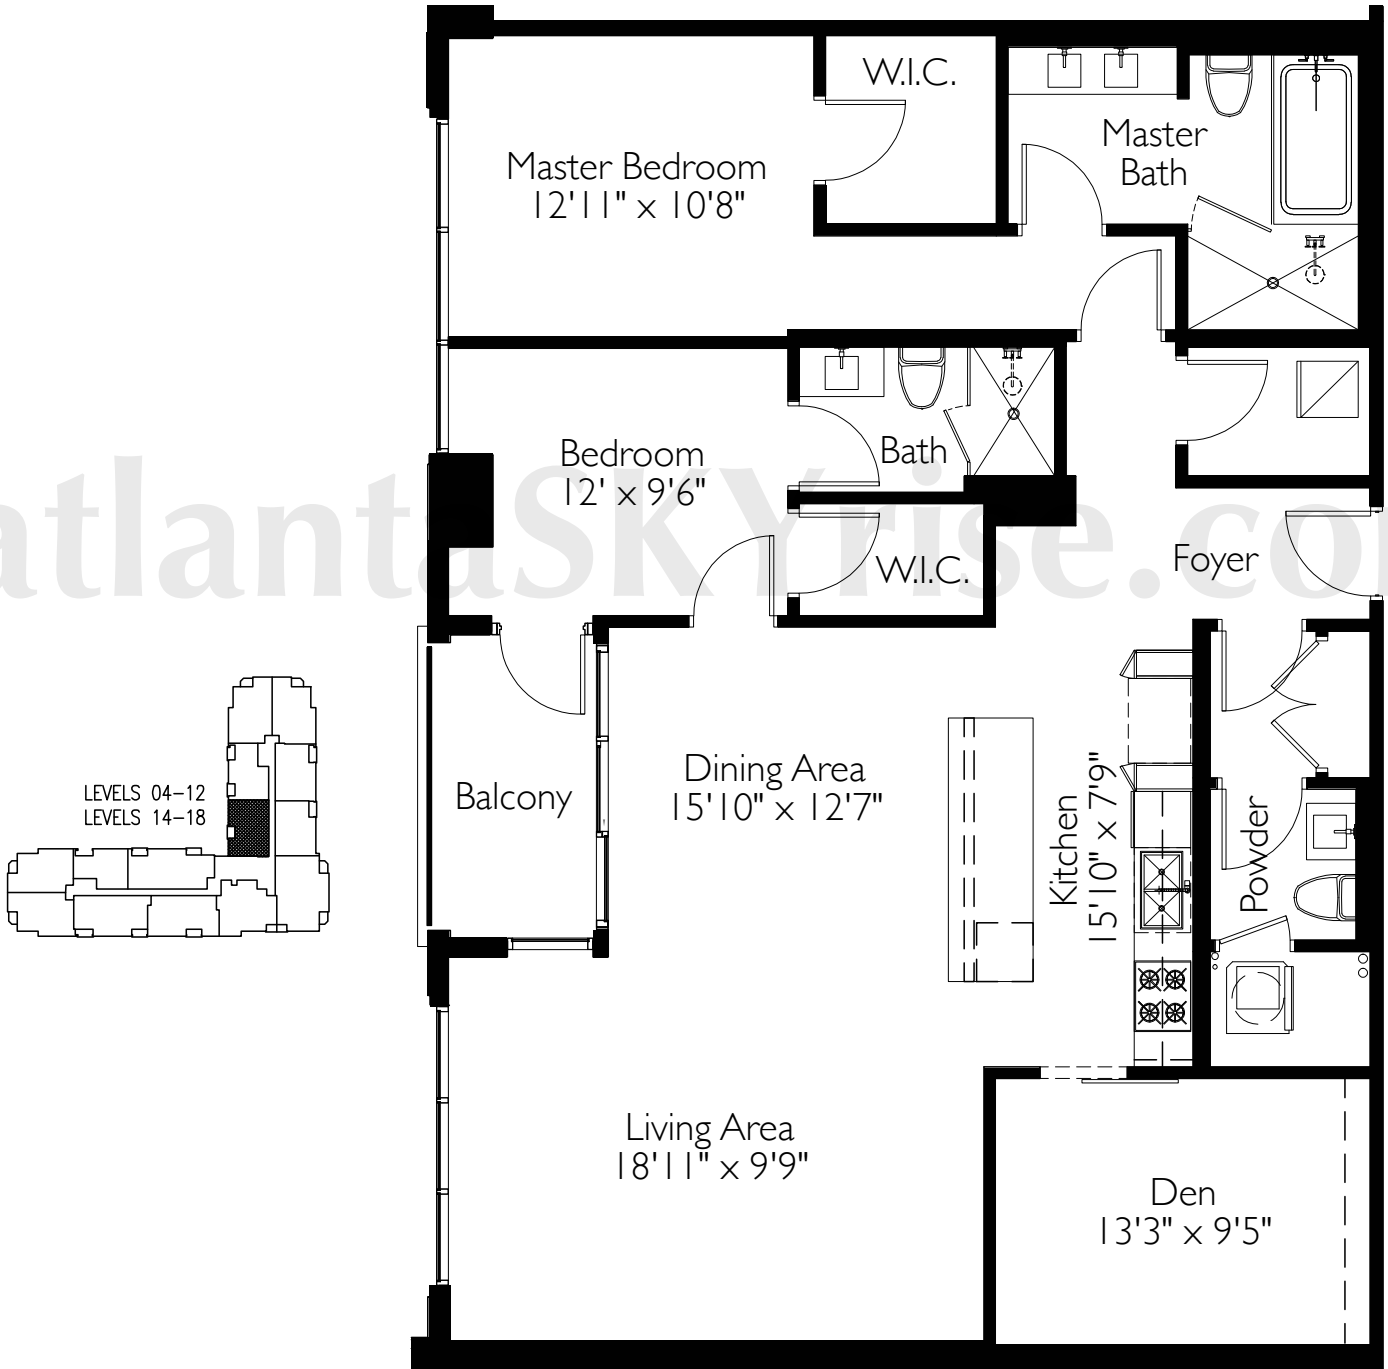

PLAN 19.01 - 2 BEDROOMS & 2.5 BATHS
1,521 approximate square feet

Floor plans are subject to change without notice and are for presentation purposes only as they are not to scale. All dimensions and square footages are approximate and may vary due to uniqueness of the building design and configuration and no representation is made as to the accuracy of such figures.