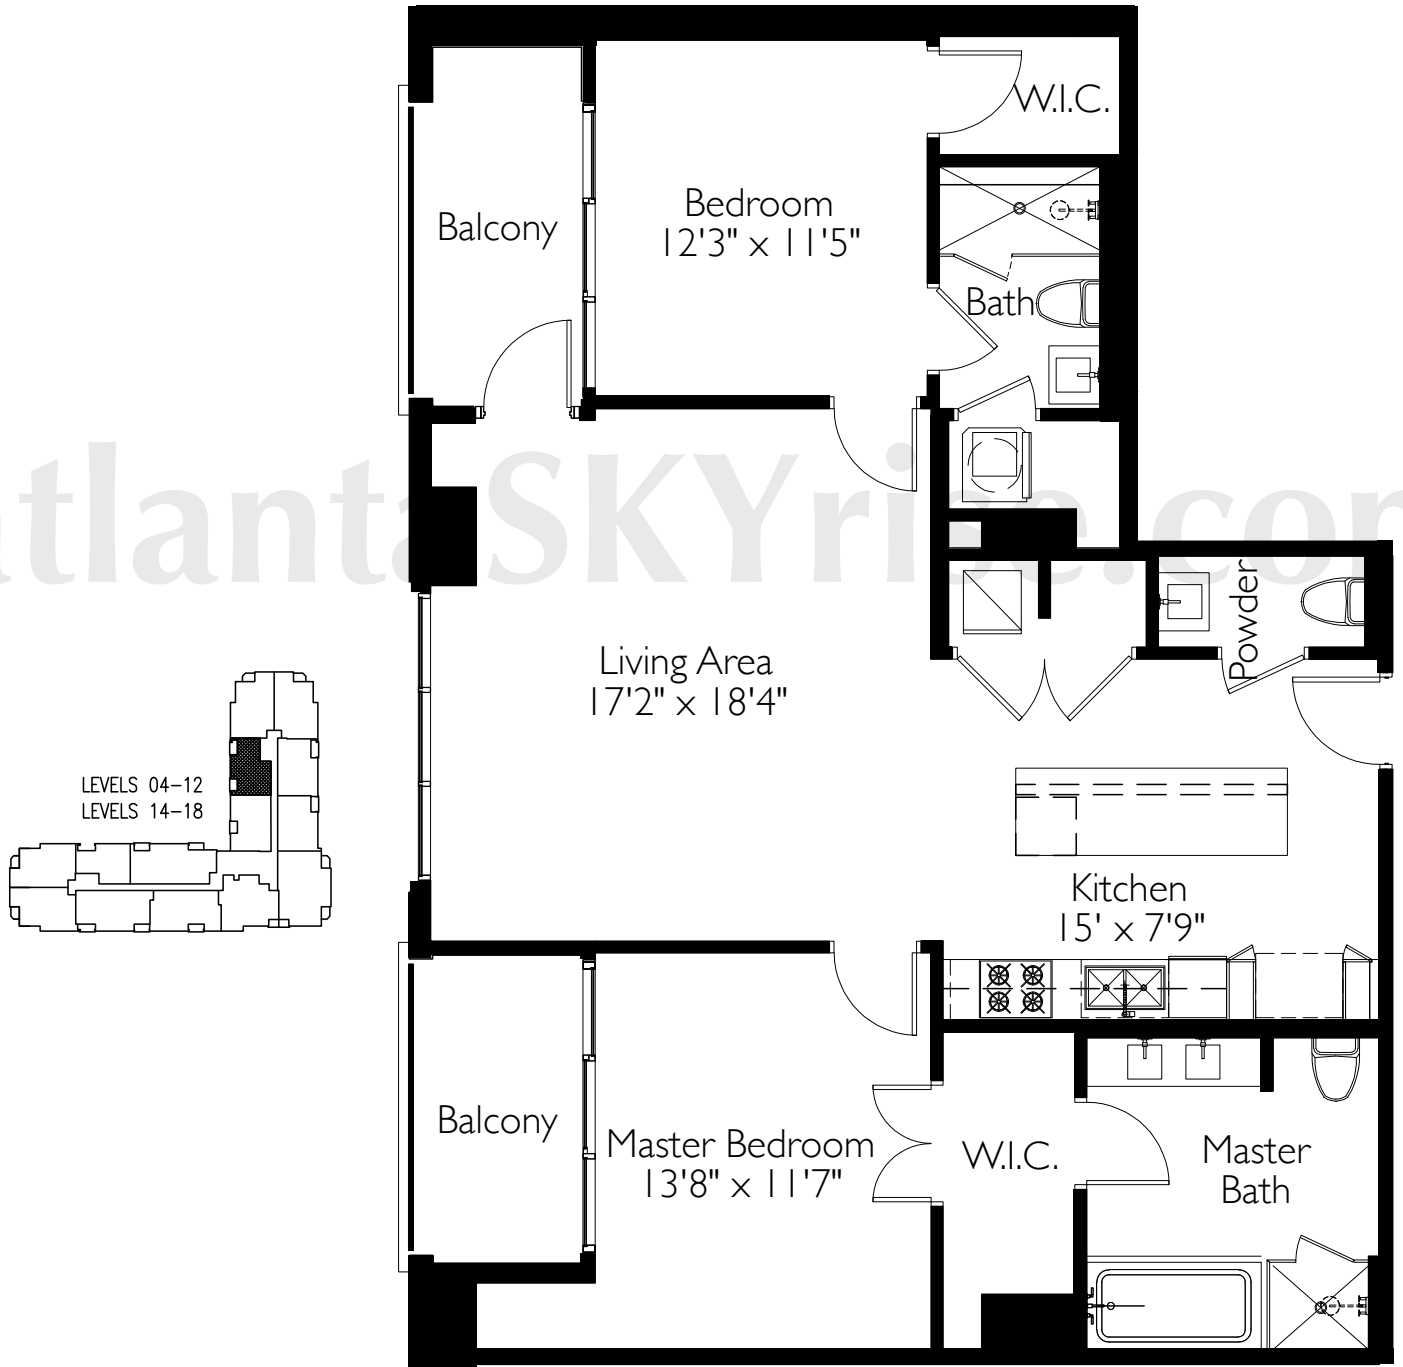

PLAN 18.01 - 2 BEDROOMS & 2.5 BATHS
1,235 approximate square feet

Floor plans are subject to change without notice and are for presentation purposes only as they are not to scale. All dimensions and square footages are approximate and may vary due to uniqueness of the building design and configuration and no representation is made as to the accuracy of such figures.