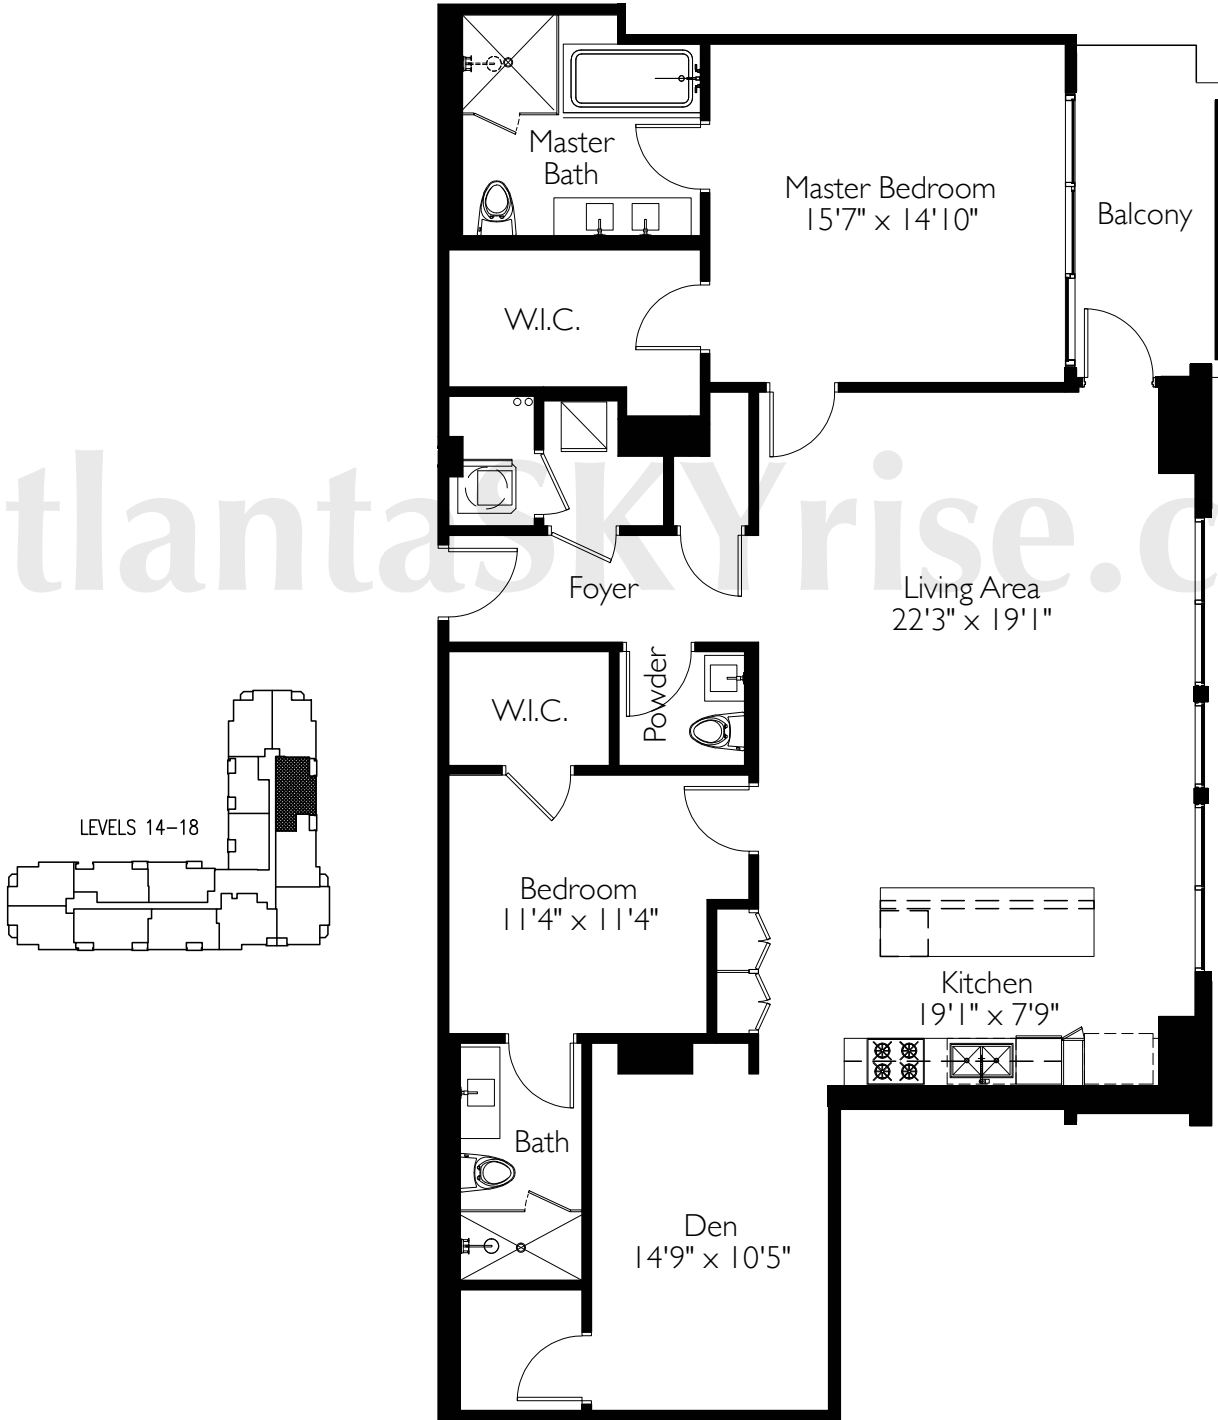

PLAN 17.01 - 2 BEDROOMS & 2.5 BATHS
1,719 approximate square feet

Floor plans are subject to change without notice and are for presentation purposes only as they are not to scale. All dimensions and square footages are approximate and may vary due to uniqueness of the building design and configuration and no representation is made as to the accuracy of such figures.