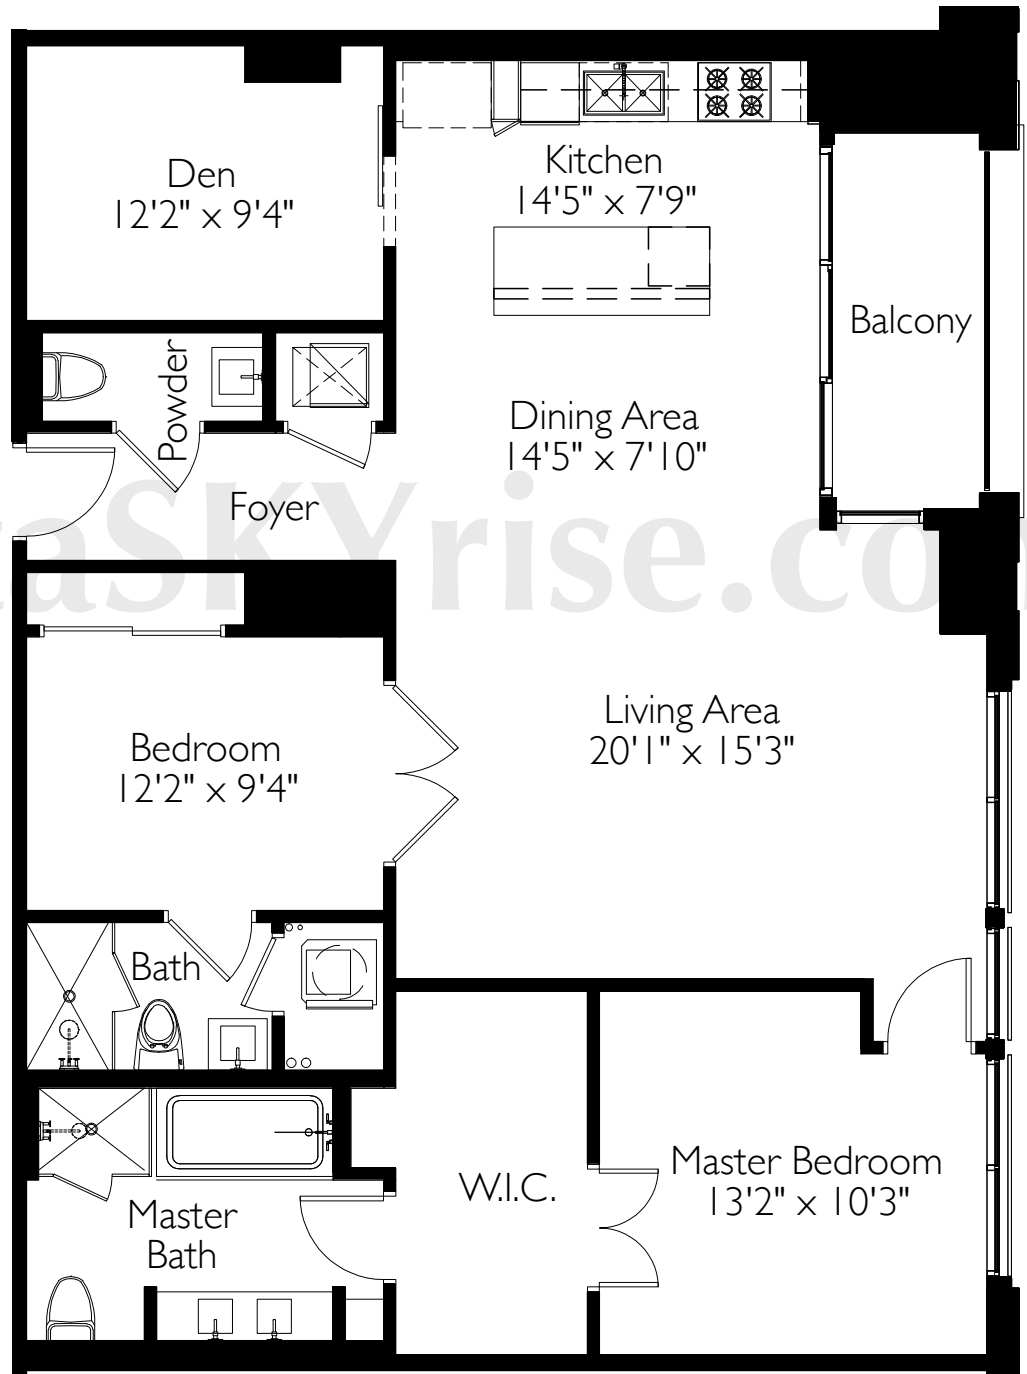

PLAN 05.02 - 2 BEDROOMS & 2.5 BATHS
1,381 approximate square feet

Floor plans are subject to change without notice and are for presentation purposes only as they are not to scale. All dimensions and square footages are approximate and may vary due to uniqueness of the building design and configuration and no representation is made as to the accuracy of such figures.