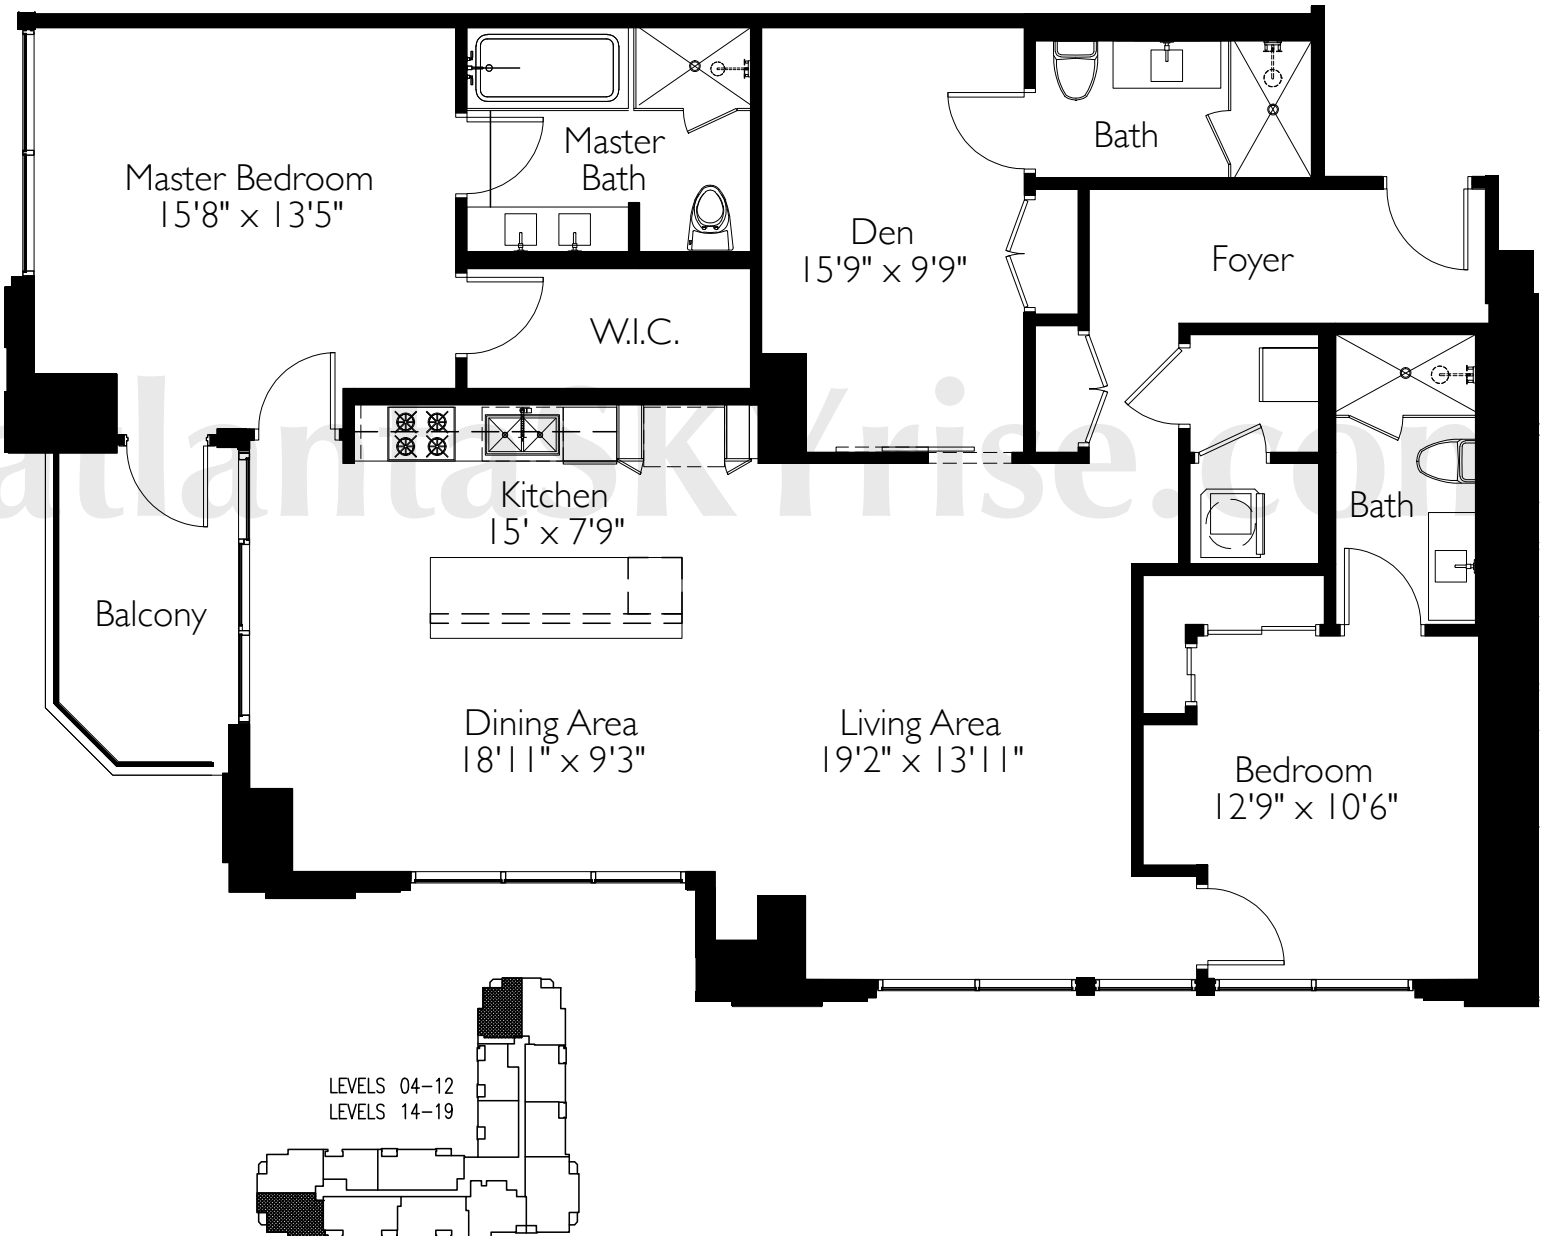

PLAN 04.01 - 2 BEDROOMS & 3 BATHS
1,709 approximate square feet

Floor plans are subject to change without notice and are for presentation purposes only as they are not to scale. All dimensions and square footages are approximate and may vary due to uniqueness of the building design and configuration and no representation is made as to the accuracy of such figures.