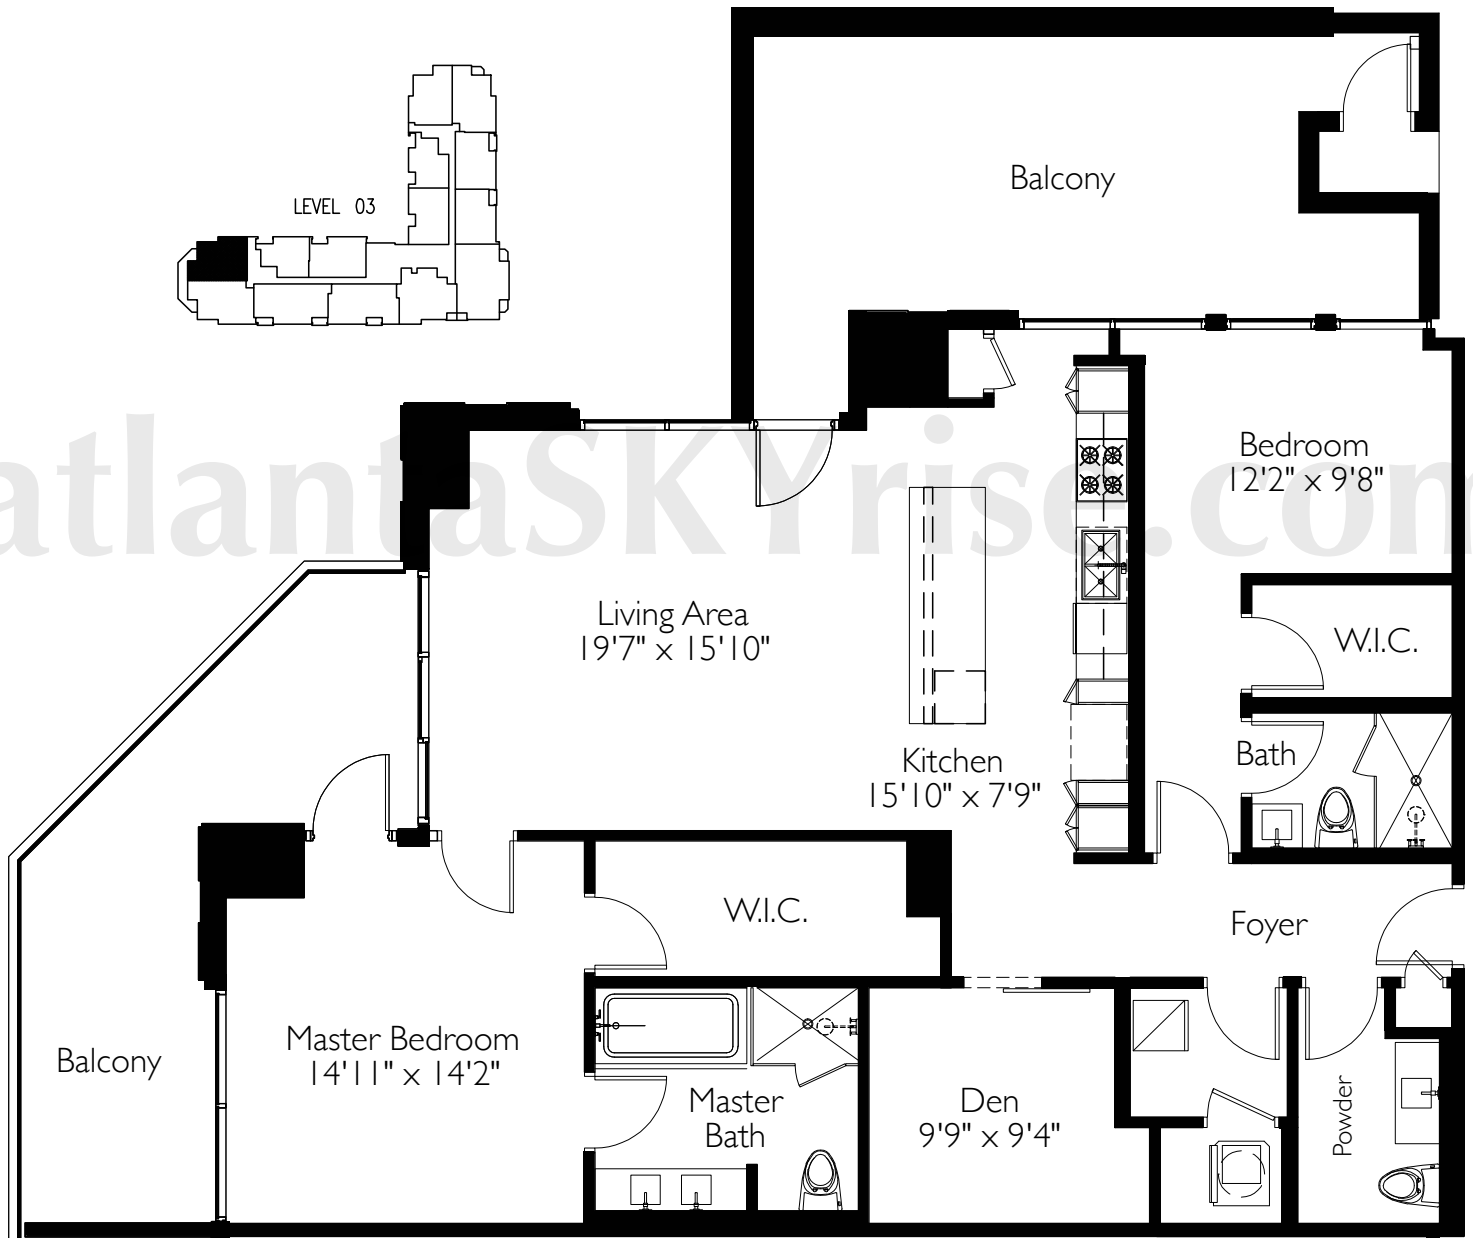

PLAN 01.01 - 2 BEDROOMS & 2.5 BATHS
1,524 approximate square feet

Floor plans are subject to change without notice and are for presentation purposes only as they are not to scale. All dimensions and square footages are approximate and may vary due to uniqueness of the building design and configuration and no representation is made as to the accuracy of such figures.