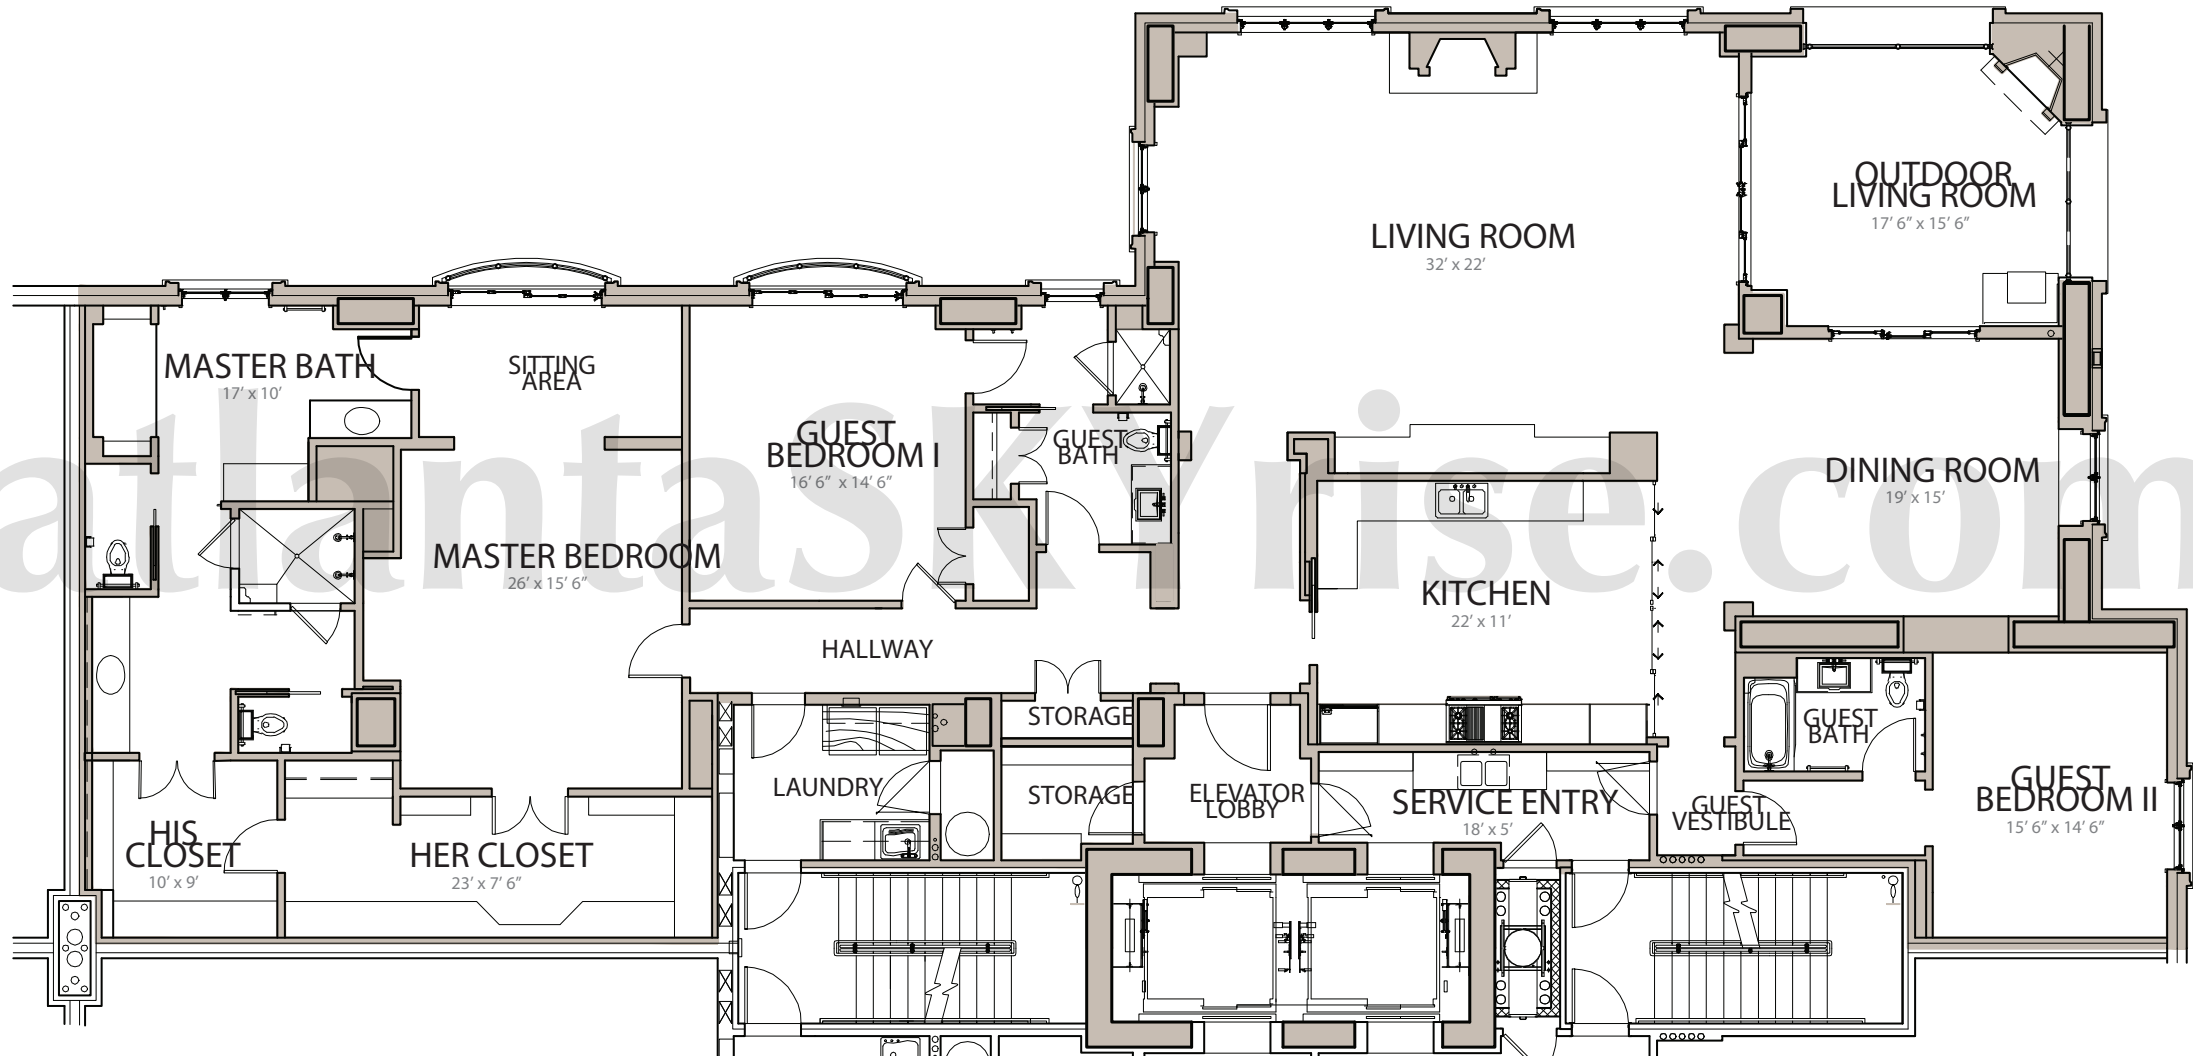

# No. 2010

4,132 square feet  
3 Bedrooms  
3.5 Baths  
NORTHEAST EXPOSURE

WEST PACES FERRY ROAD

atlantaSKYrise®  
Atlanta Luxury Condos

All measurements are approximate and are subject to construction variances. Floor plans are subject to change.  
A Tavistock Group Property