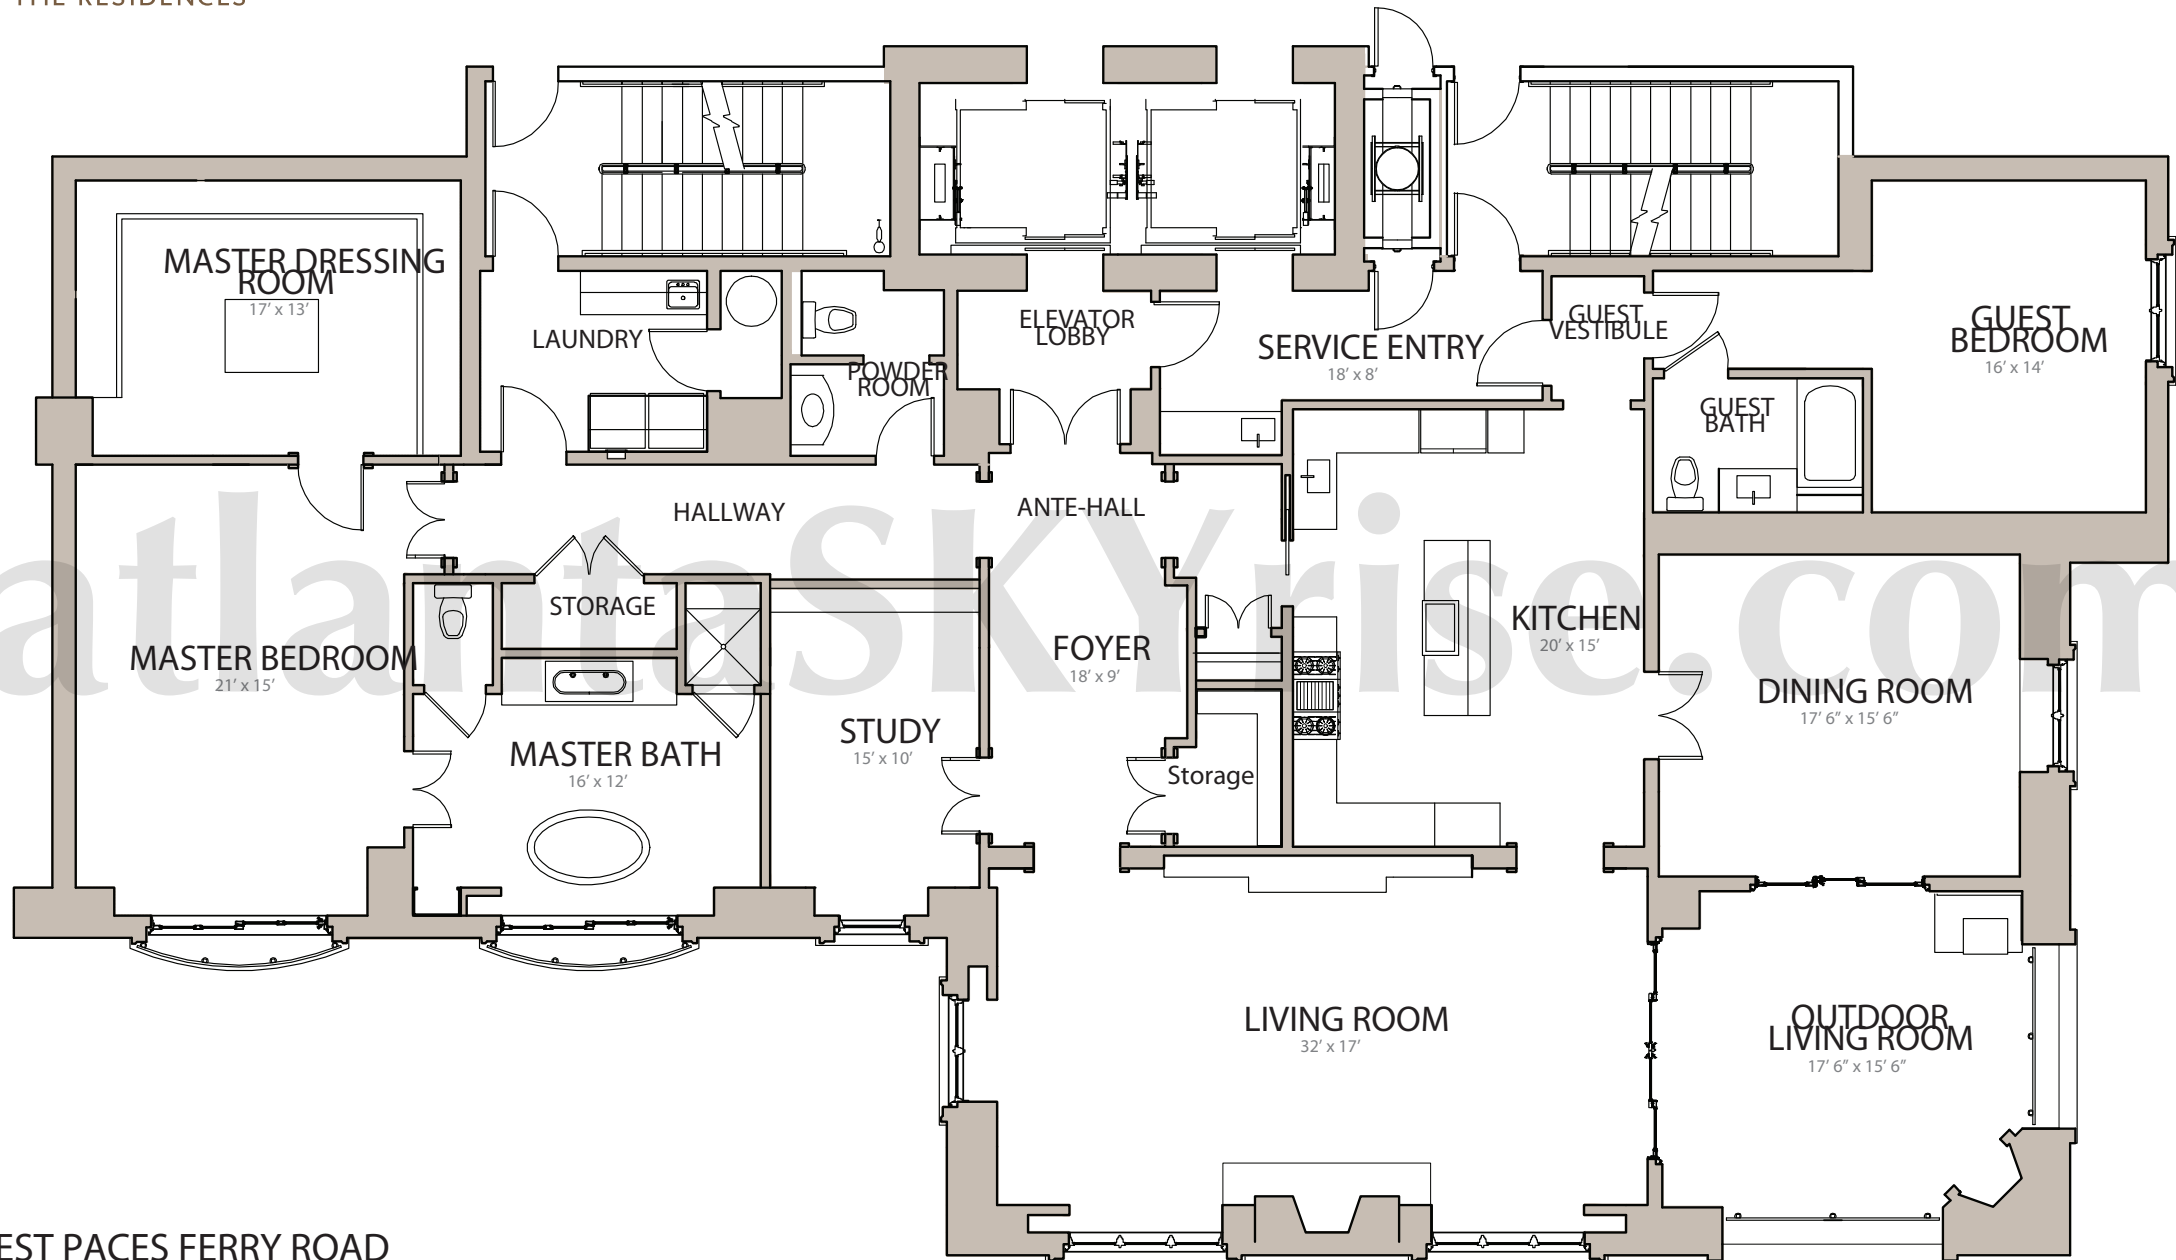

ST REGIS

ATLANTA
THE RESIDENCES

No. 1820

3,583 square feet
2 Bedrooms
2.5 Baths
SOUTHEAST EXPOSURE

WEST PACES FERRY ROAD

atlanta**SKYrise**[®]
Atlanta Luxury Condos

All measurements are approximate and are subject to construction variances. Floor plans are subject to change.
A Tavistock Group Property