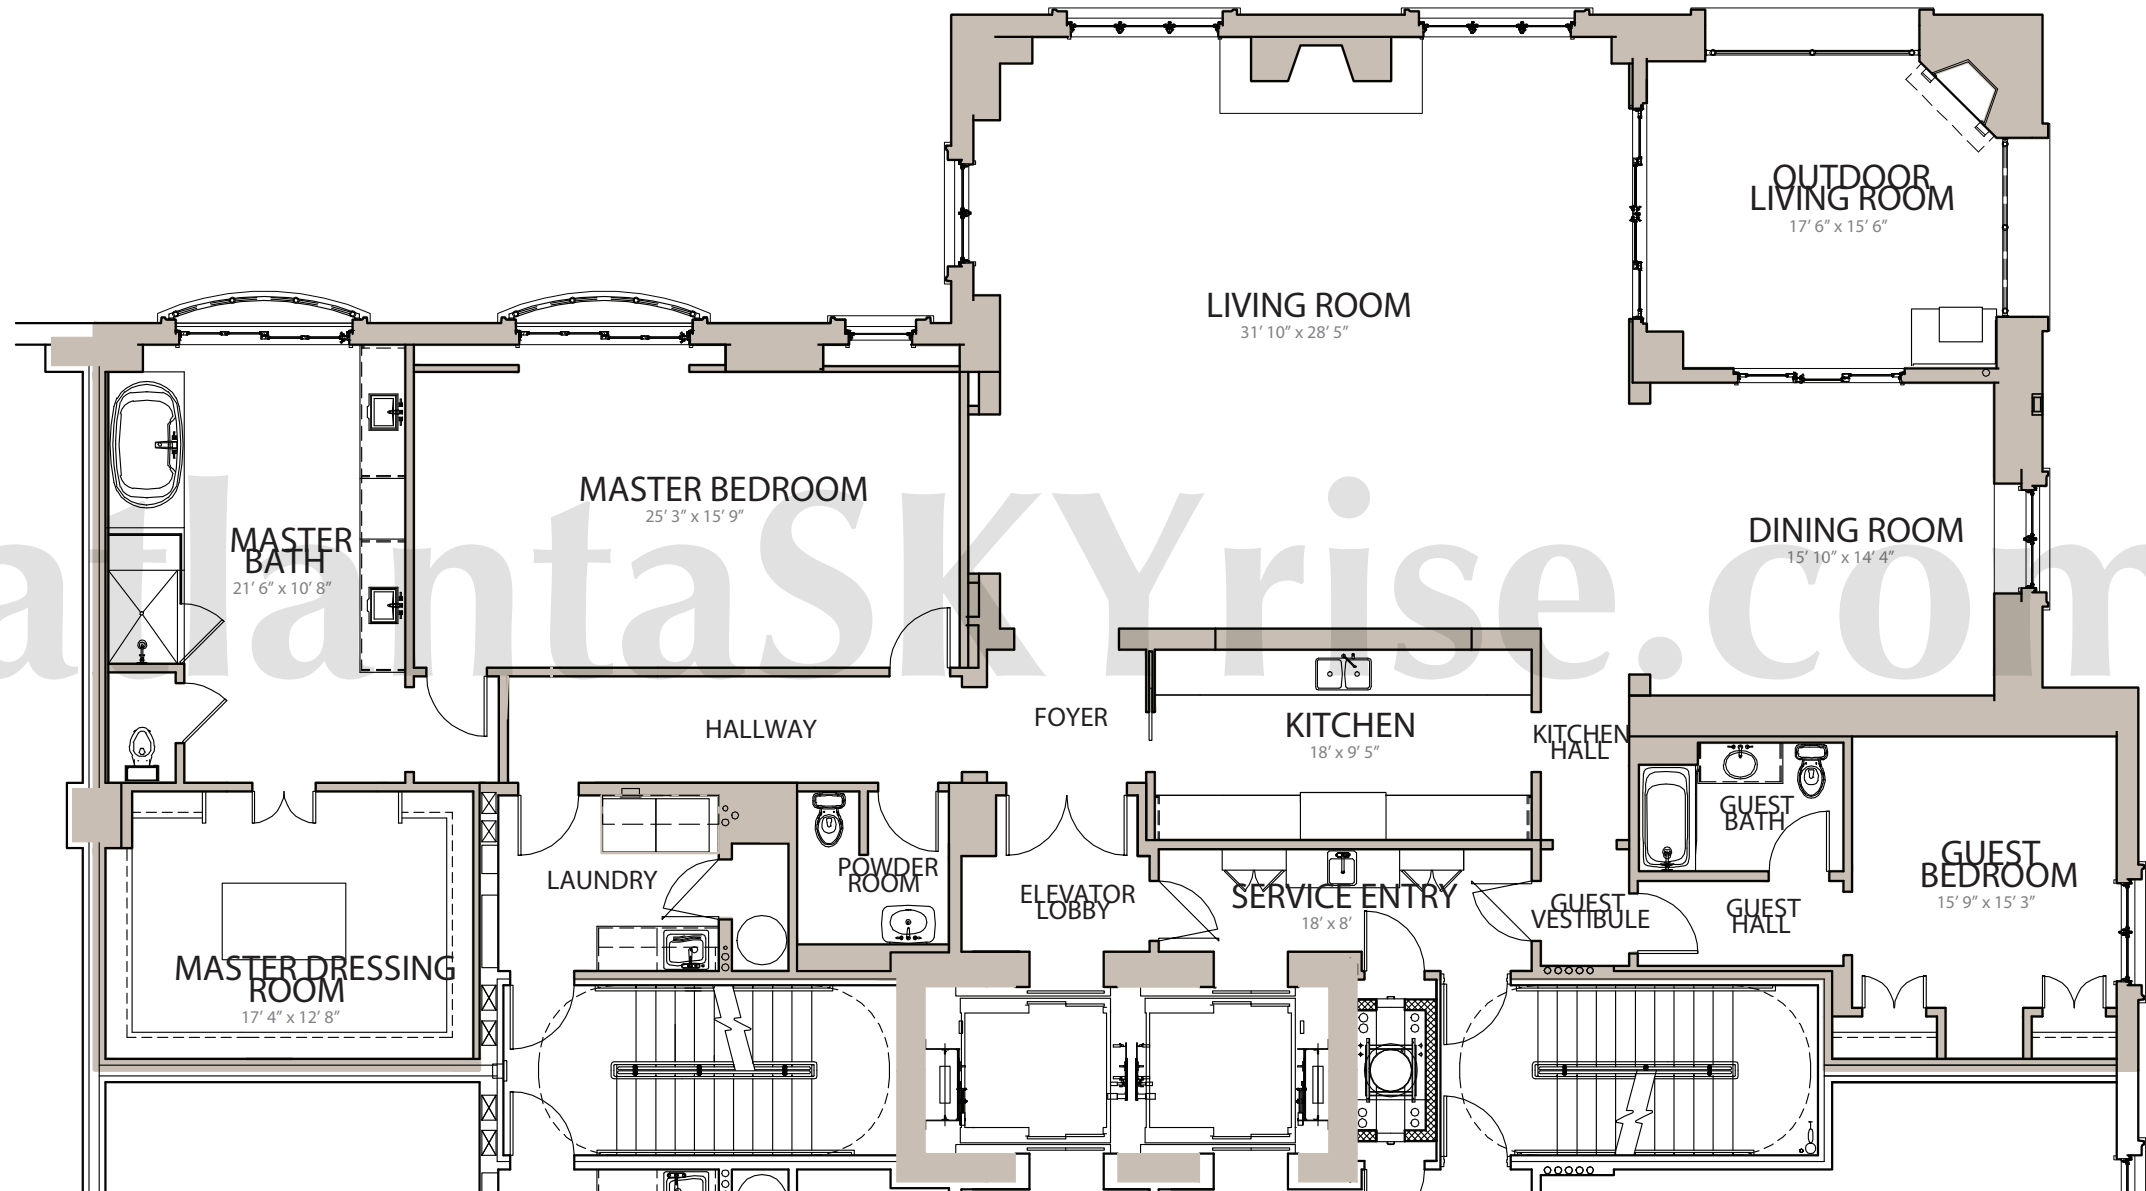

ST REGIS

ATLANTA
THE RESIDENCES

No. 1610

3,583 square feet
2 Bedrooms
2.5 Baths
NORTHEAST EXPOSURE

WEST PACES FERRY ROAD

atlantaSKYrise®
Atlanta Luxury Condos

All measurements are approximate and are subject to construction variances. Floor plans are subject to change.
A Tavistock Group Property