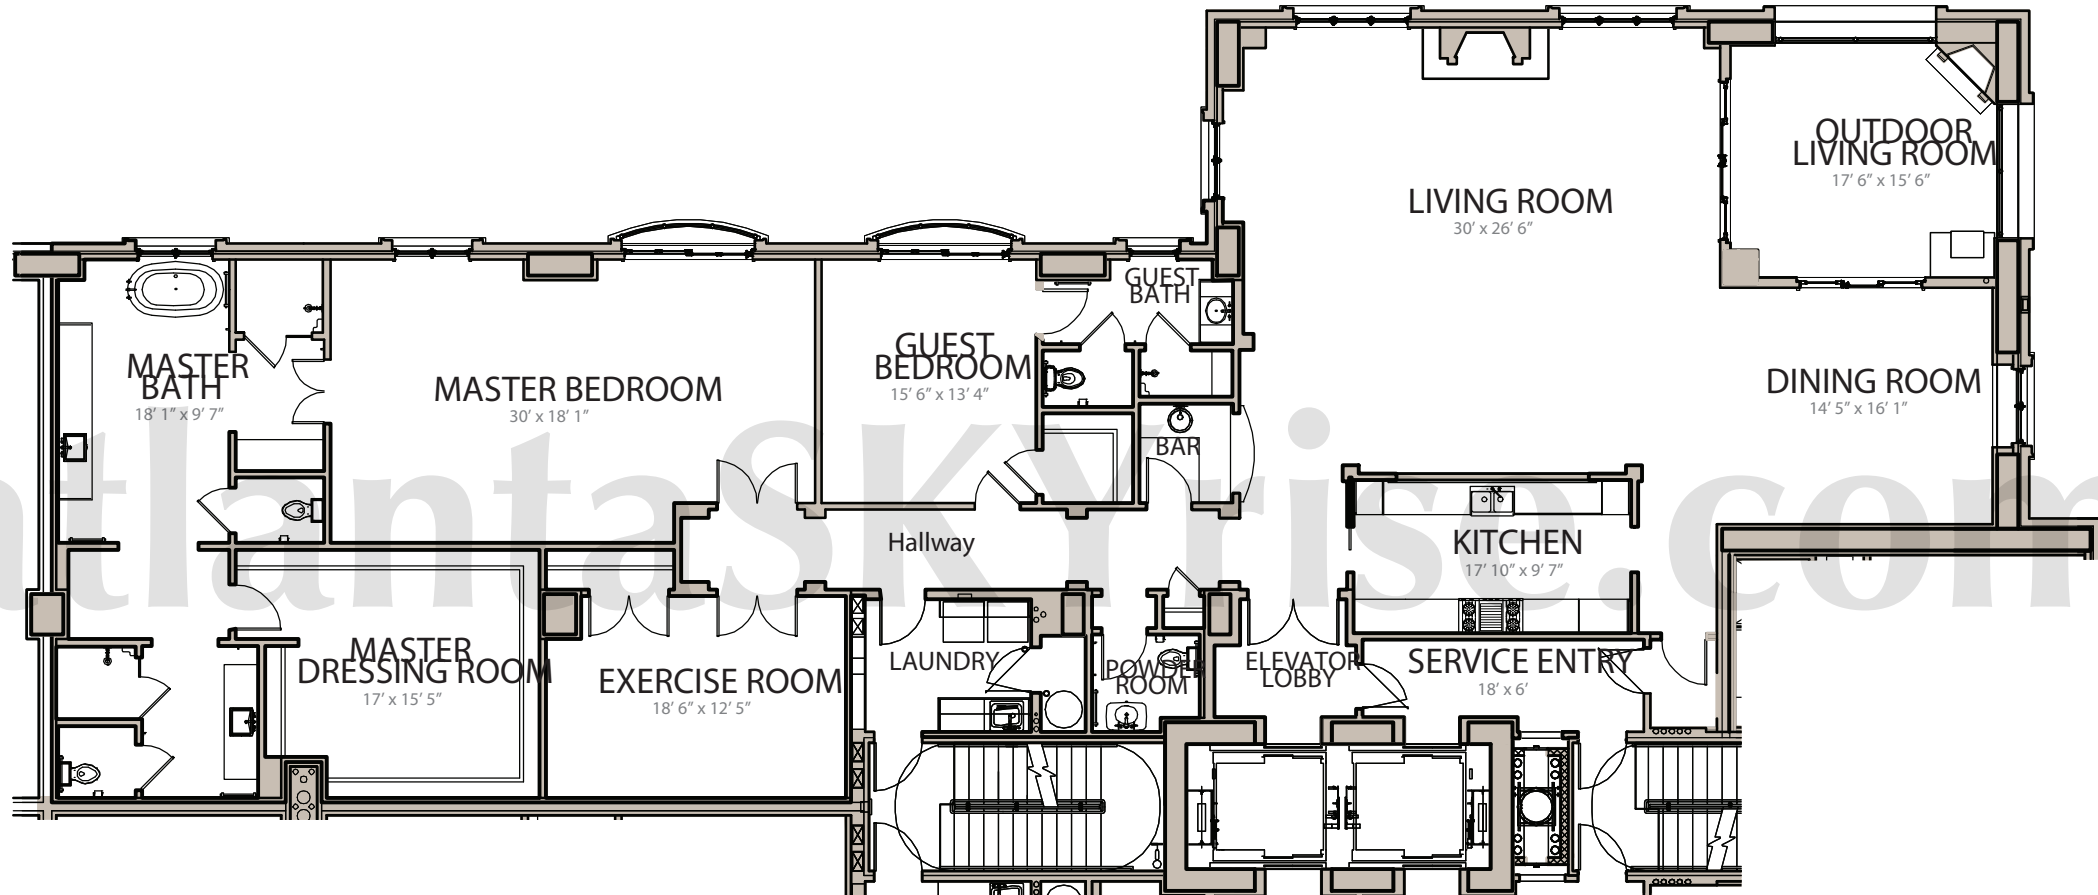

ST REGIS

ATLANTA
THE RESIDENCES

No. 1510

4,357 square feet
2 Bedrooms
2.5 Baths
NORTHEAST EXPOSURE

WEST PACES FERRY ROAD

atlantaSKYrise®
Atlanta Luxury Condos

All measurements are approximate and are subject to construction variances. Floor plans are subject to change.
A Tavistock Group Property