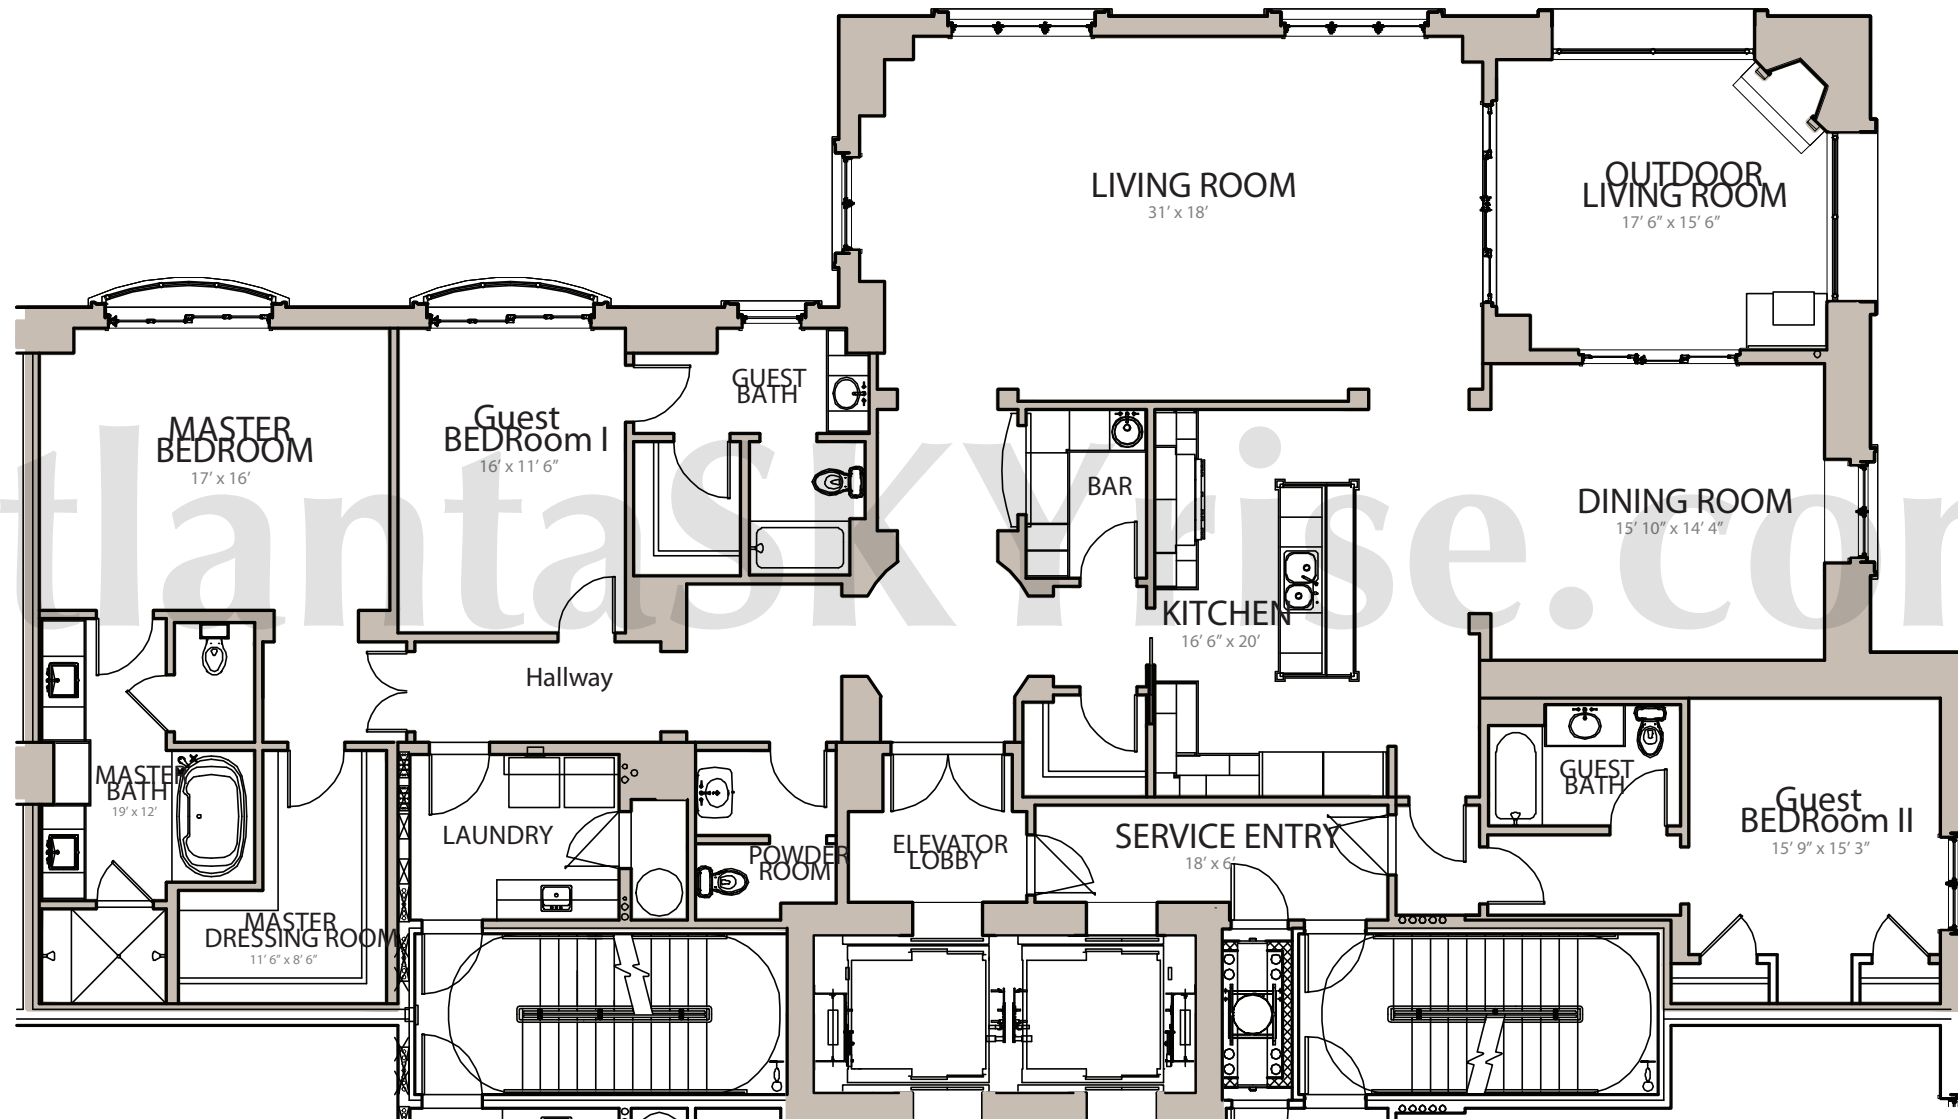

ST REGIS

ATLANTA
THE RESIDENCES

No. 1410

3,583 square feet
3 Bedrooms
3.5 Baths
NORTHEAST EXPOSURE

WEST PACES FERRY ROAD

atlanta**SKY**rise®
Atlanta Luxury Condos

All measurements are approximate and are subject to construction variances. Floor plans are subject to change.
A Tavistock Group Property