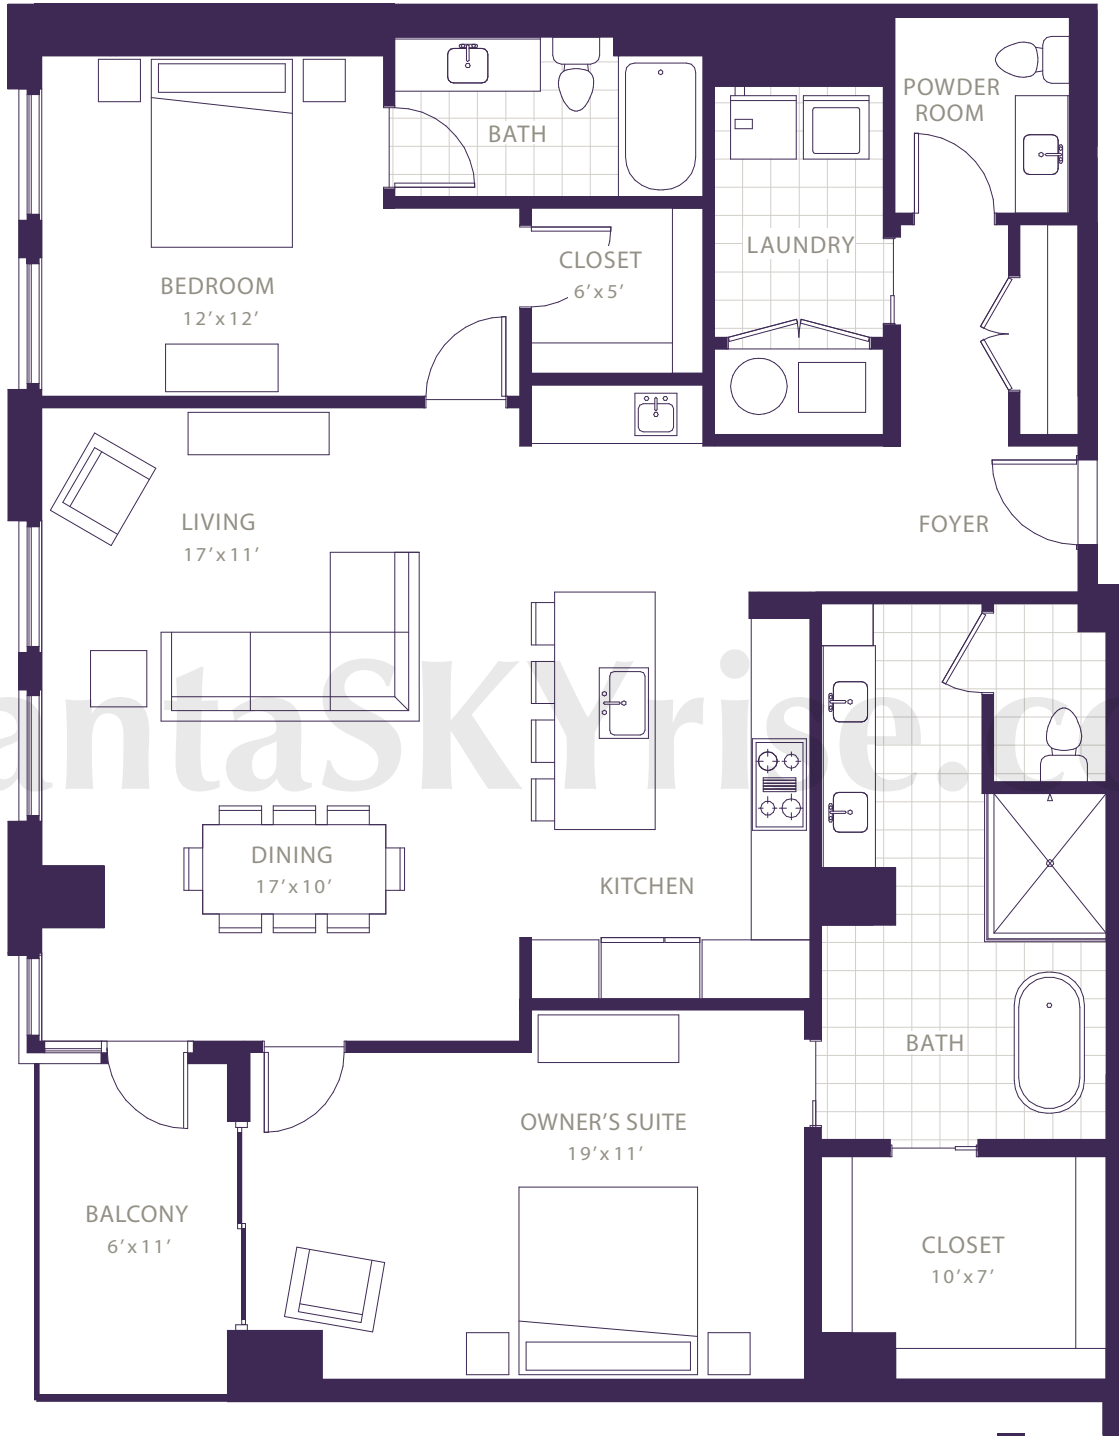

SEVENTH M I D T O W N

atlantaSKYrise®

Atlanta Luxury Condos

THE WILSON

2 Bed 2.5 Bath 1,805 SqFt

FLOORS 2-5