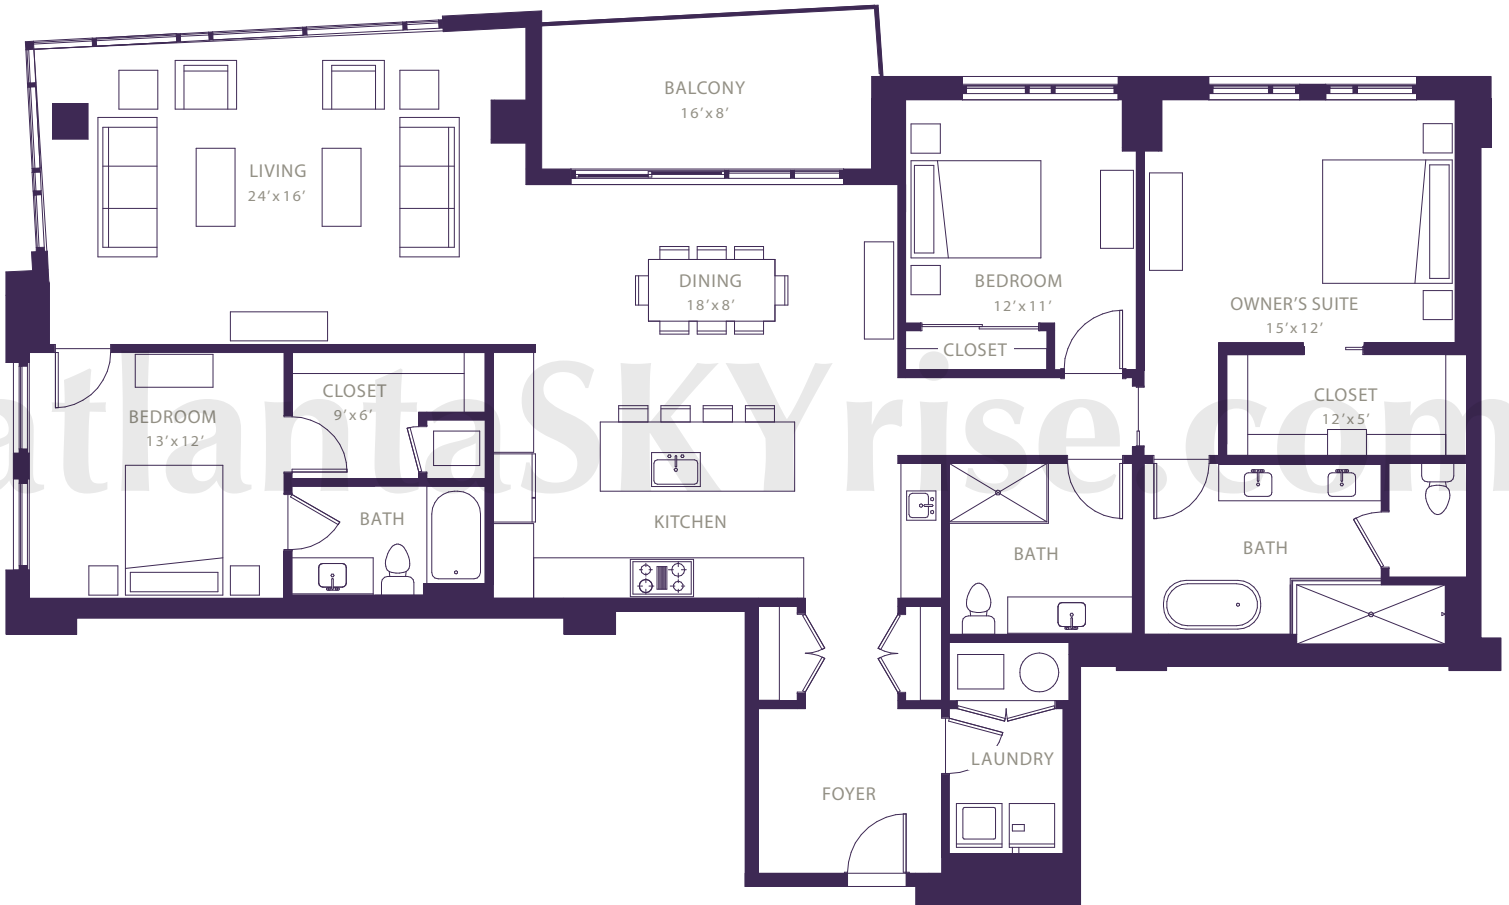

SEVENTH

M I D T O W N

atlantaSKYrise®

Atlanta Luxury Condos

THE HARRISON

3 Bed 3 Bath 2,340 SqFt

FLOORS 2-5