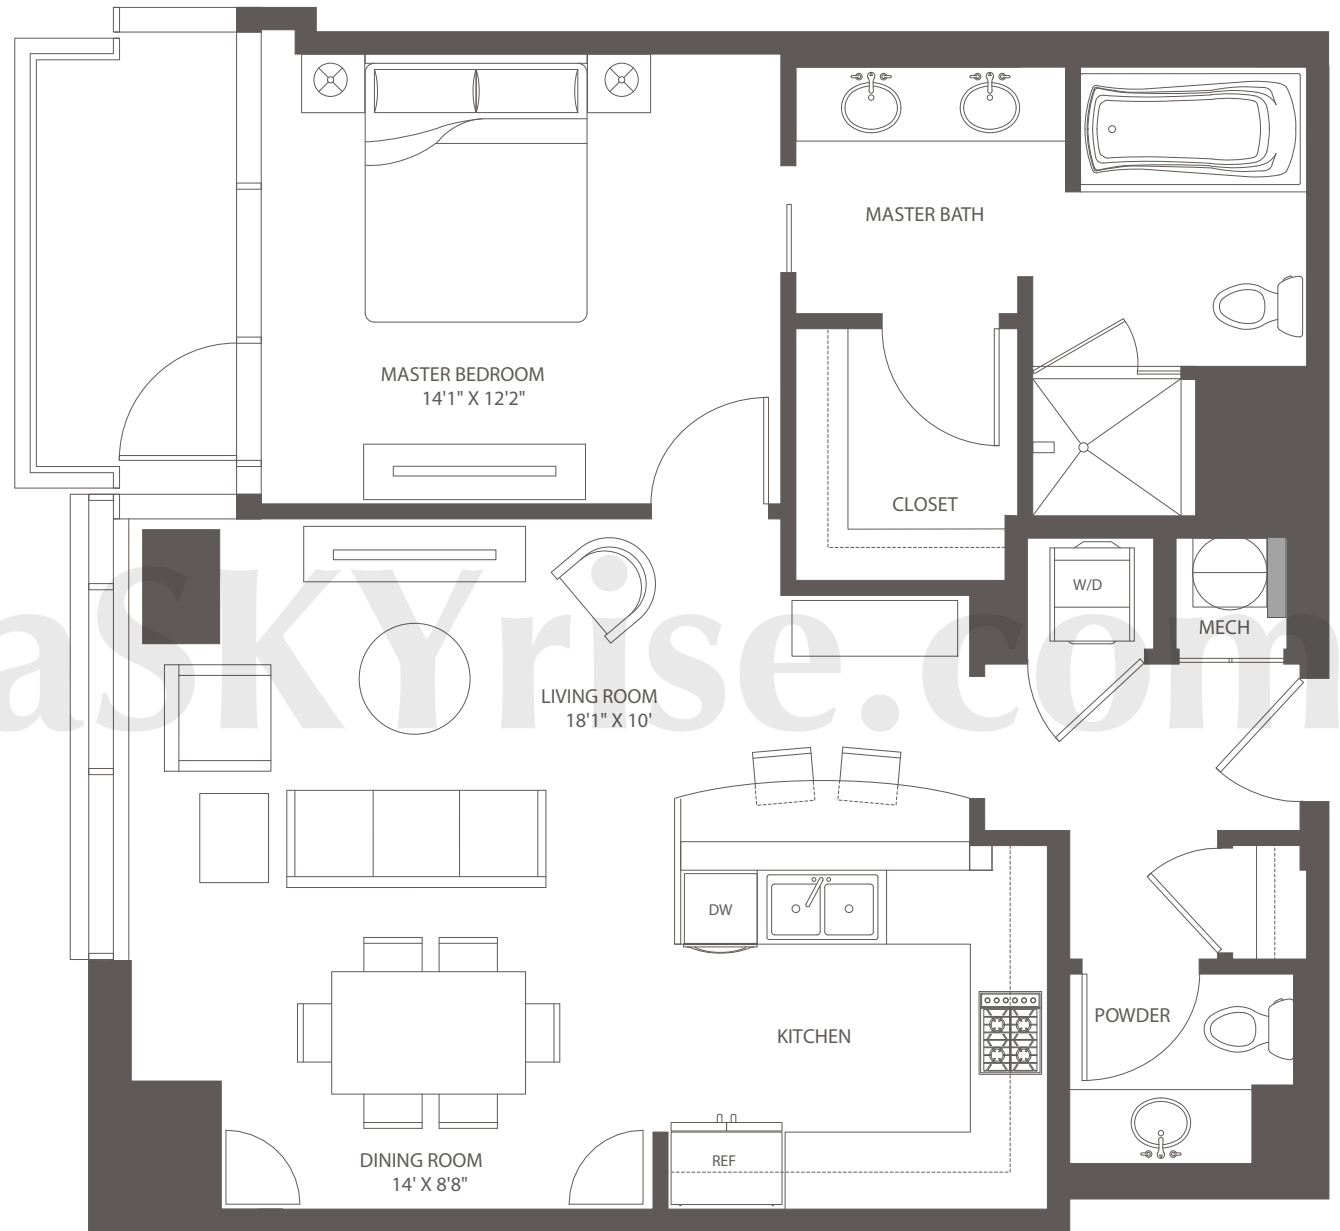

THE RITZ-CARLTON RESIDENCES

ATLANTA, BUCKHEAD

RESIDENCE
1809

1 BEDROOM
1.5 BATHS

TOTAL: 1,071 SQ. FT
 INTERIOR: 995 SQ. FT
 EXTERIOR: 76 SQ. FT

FLOOR 18

atlanta**SKYrise**[®]
Atlanta Luxury Condos

The Ritz-Carlton Residences, Atlanta, Buckhead are not owned, developed or sold by The Ritz-Carlton Hotel Company, L.L.C. 3630 South Tower Residential, LLC uses The Ritz-Carlton marks under license from The Ritz-Carlton Hotel Company, L.L.C. This promotional material is not intended to constitute an offering in violation of the law of any jurisdiction. These materials and the features and amenities depicted herein are based upon current development plans, which are subject to change without notice. No guarantee is made that the features and amenities depicted by artists' renderings or otherwise described will be built, or, if built, will be the same type, size, or nature as depicted or described.