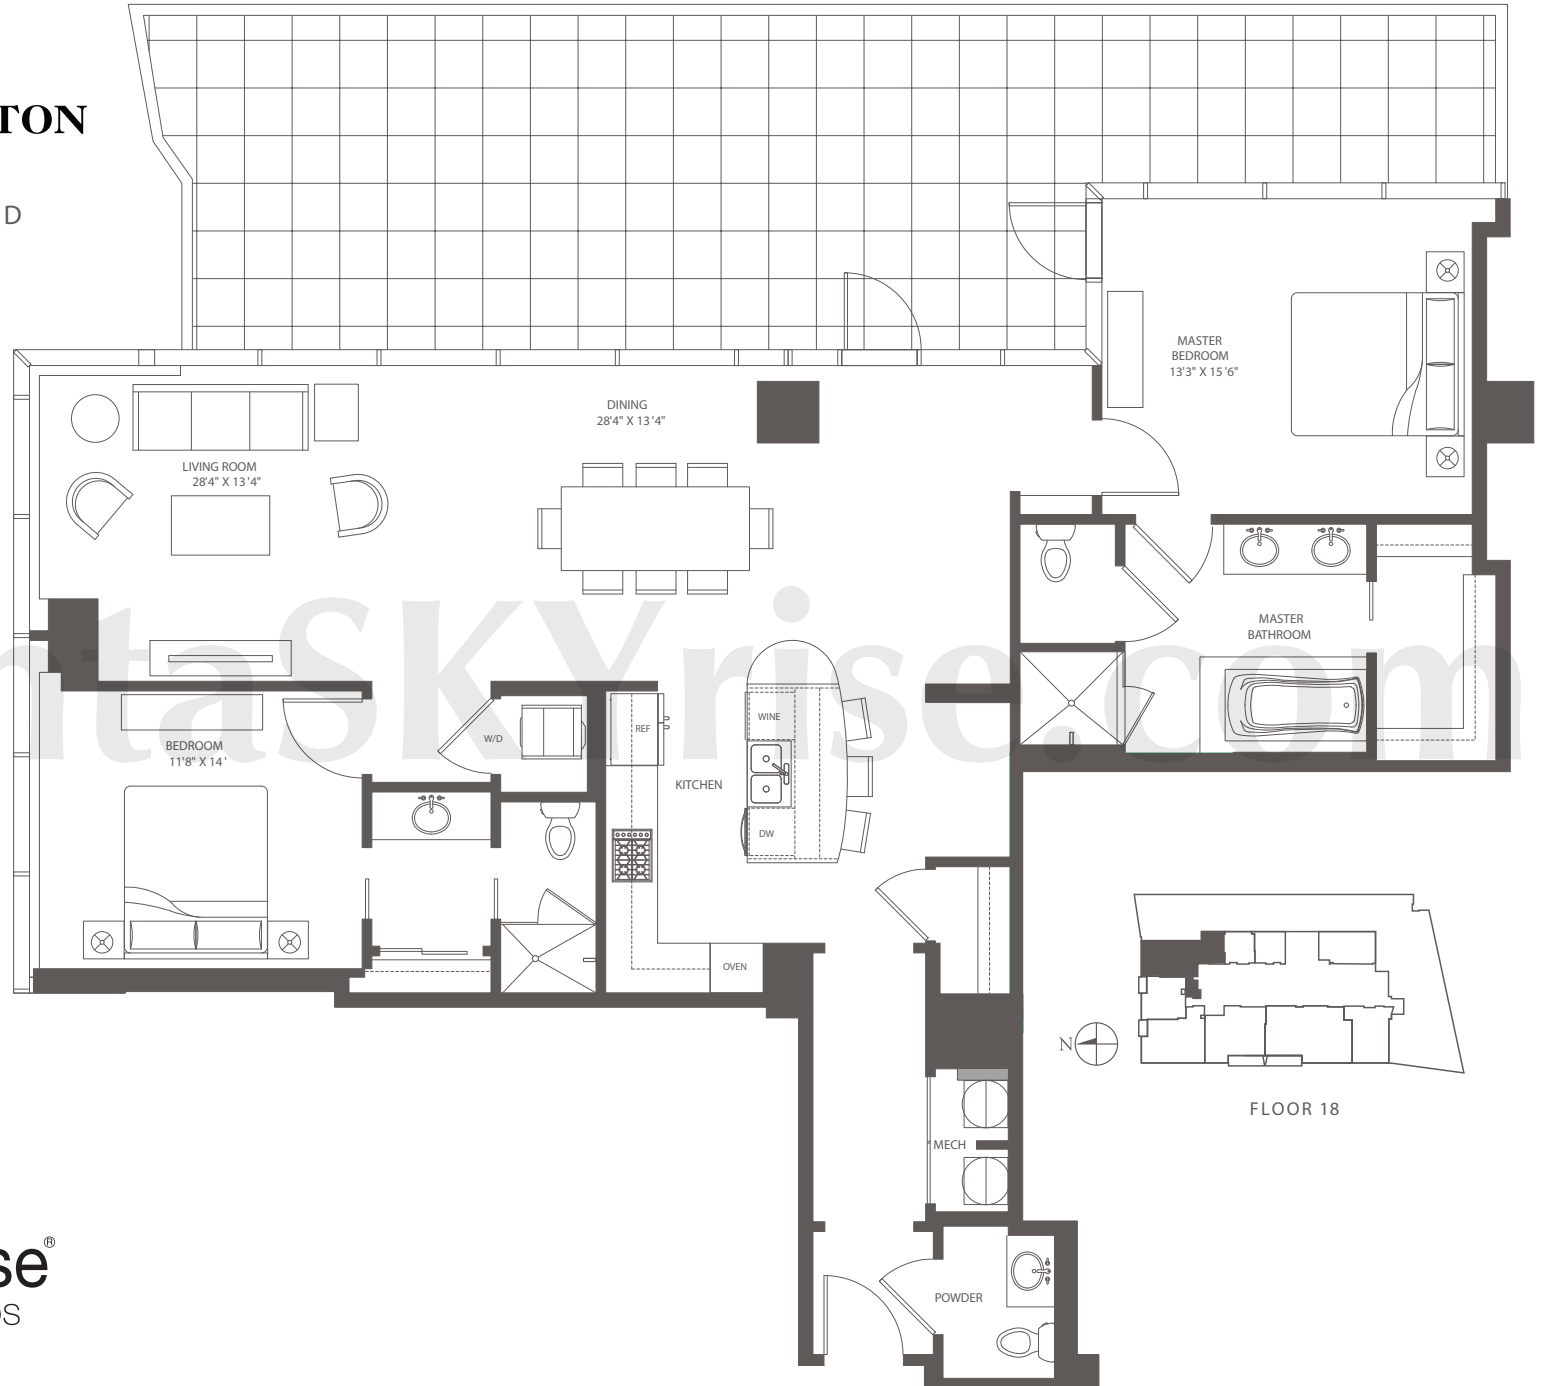

THE RITZ-CARLTON RESIDENCES

ATLANTA, BUCKHEAD

RESIDENCE
1808

2 BEDROOMS
2.5 BATHS

TOTAL: 2,925 SQ. FT
INTERIOR: 1,737 SQ. FT
EXTERIOR: 668 SQ. FT

atlanta**SKYrise**[®]
Atlanta Luxury Condos