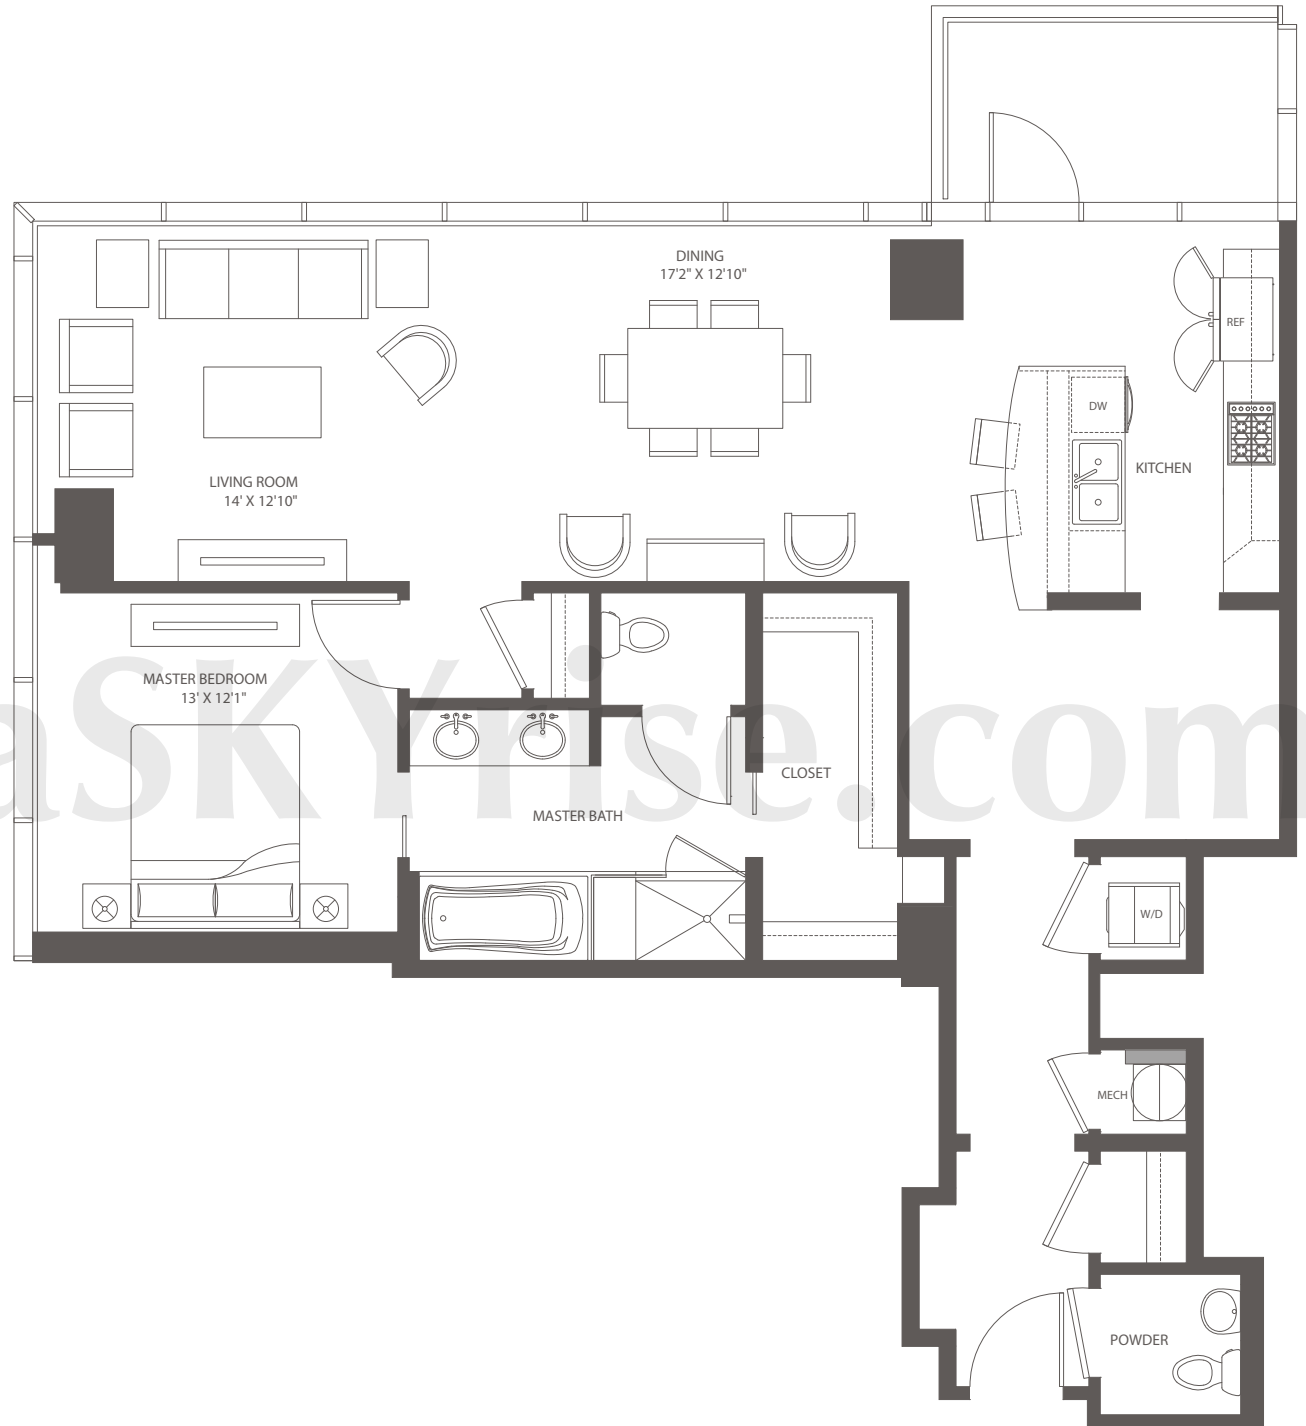

THE RITZ-CARLTON RESIDENCES®  
ATLANTA, BUCKHEAD

RESIDENCE  
08

1 BEDROOM  
1.5 BATHS

TOTAL: 1,439 SQ. FT  
INTERIOR: 1,351 SQ. FT  
EXTERIOR: 88 SQ. FT

FLOORS 19-32

atlanta**SKY**rise®  
Atlanta Luxury Condos