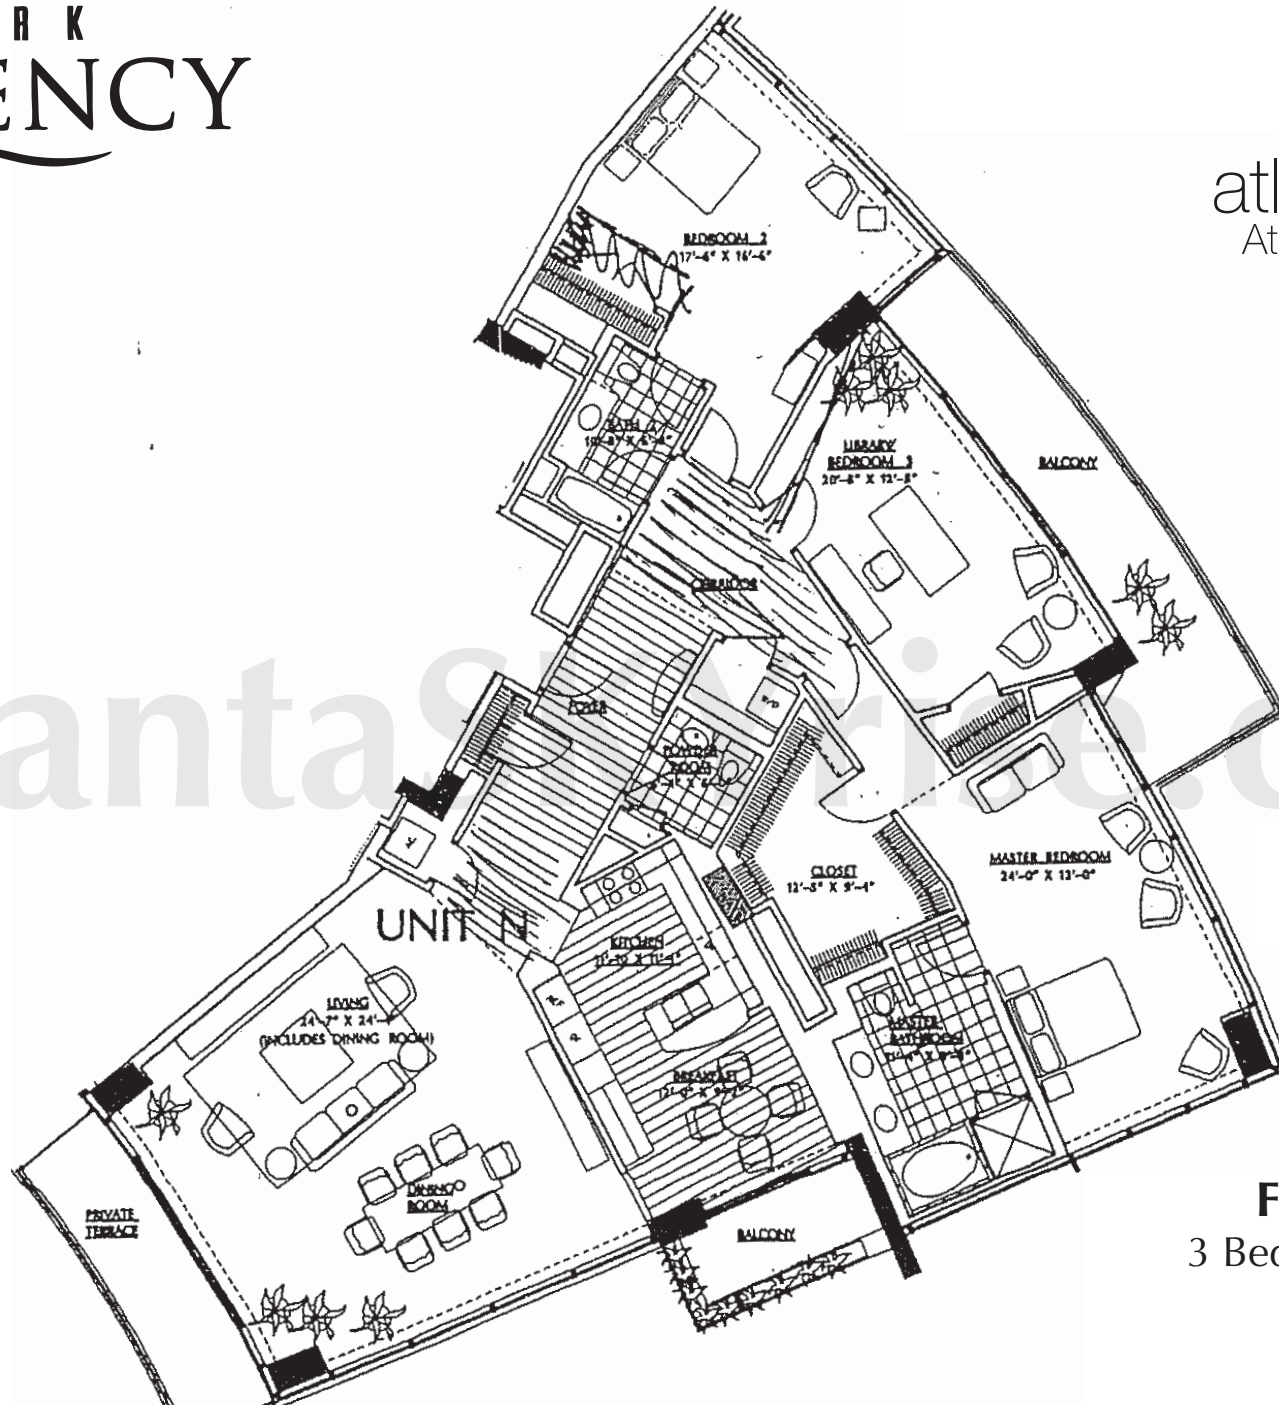

# PARK REGENCY

atlanta**SKYrise**<sup>®</sup>  
Atlanta Luxury Condos

## FLOOR PLAN N

3 Bedroom | 2.5 Bathroom

Floors 24

Living 2770 sq ft

Terrace 442 sq ft

Total 3192 sq ft