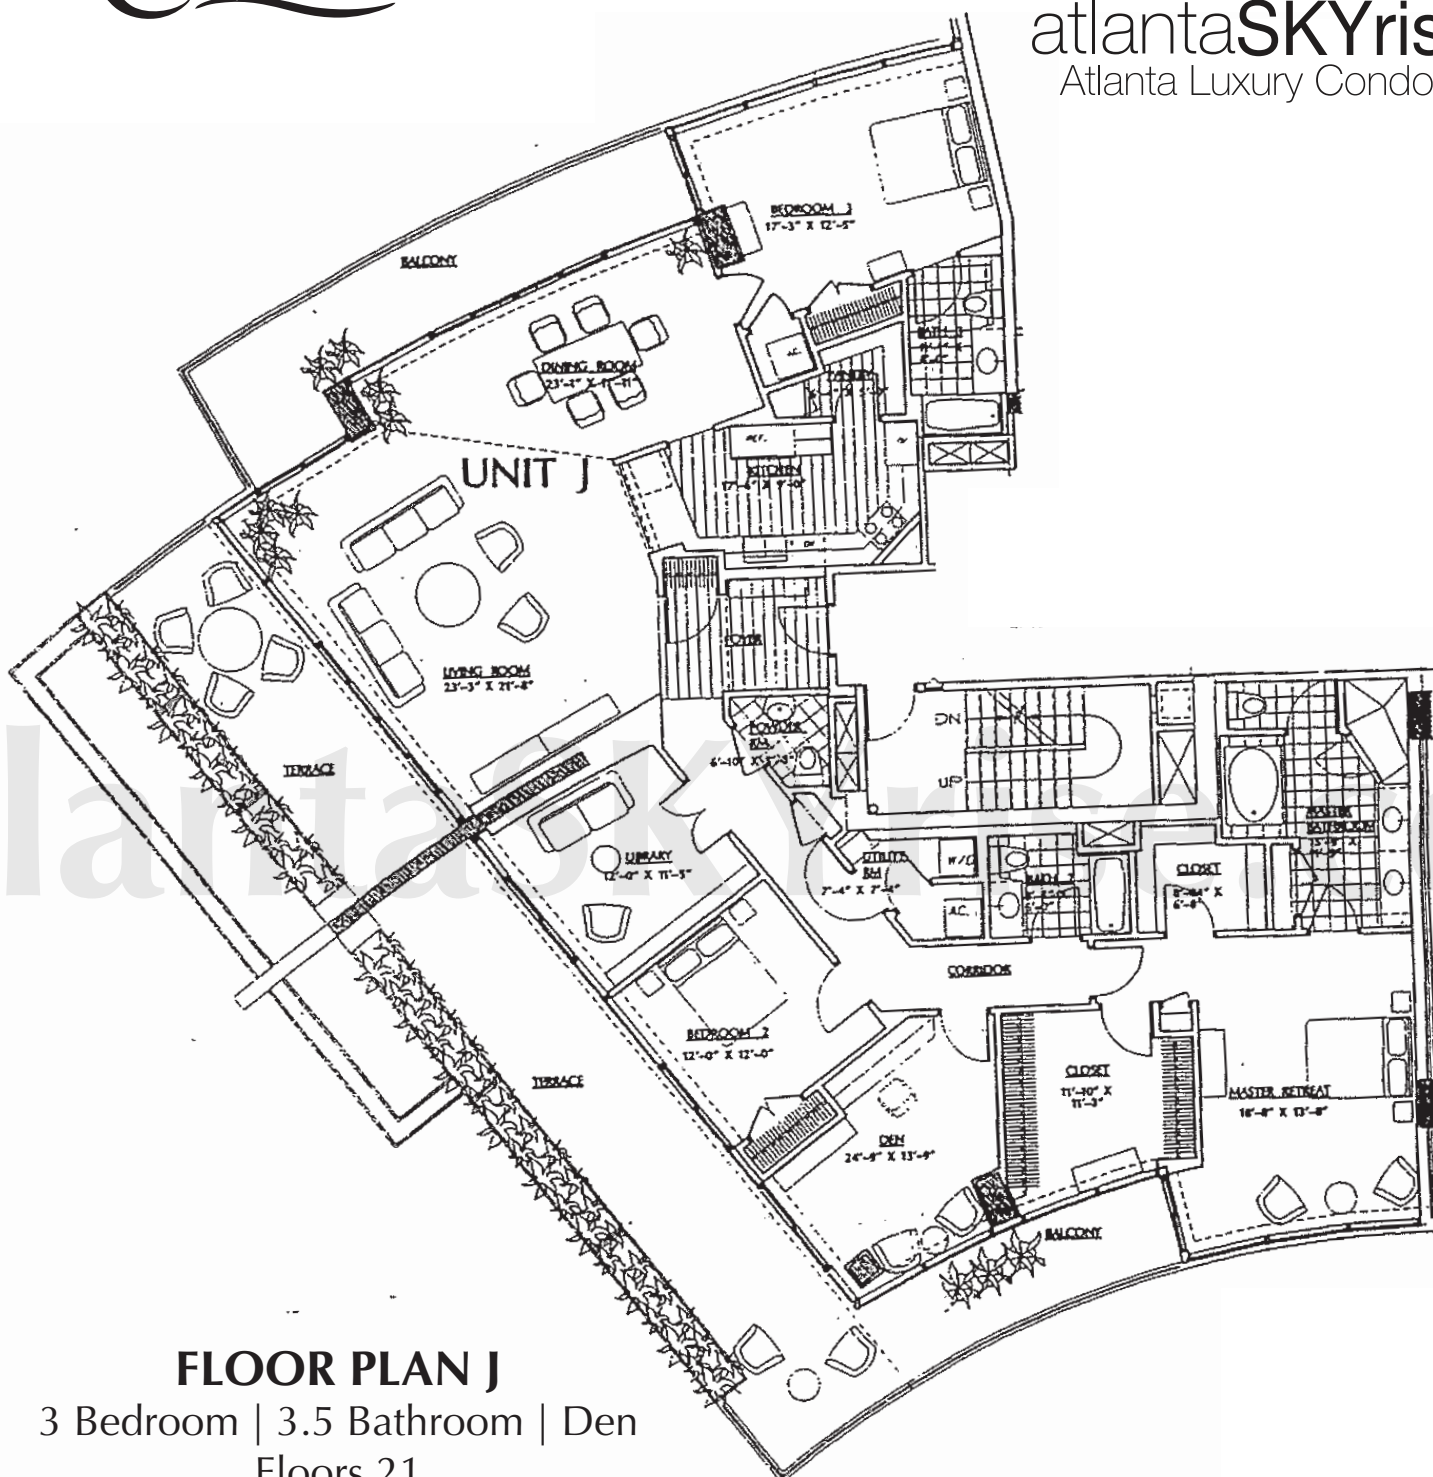

PARK REGENCY

atlanta**SKYrise**[®]
Atlanta Luxury Condos

FLOOR PLAN J

3 Bedroom | 3.5 Bathroom | Den

Floors 21

Living 2867 sq ft

Terrace 1072sq ft

Total 3939 sq ft