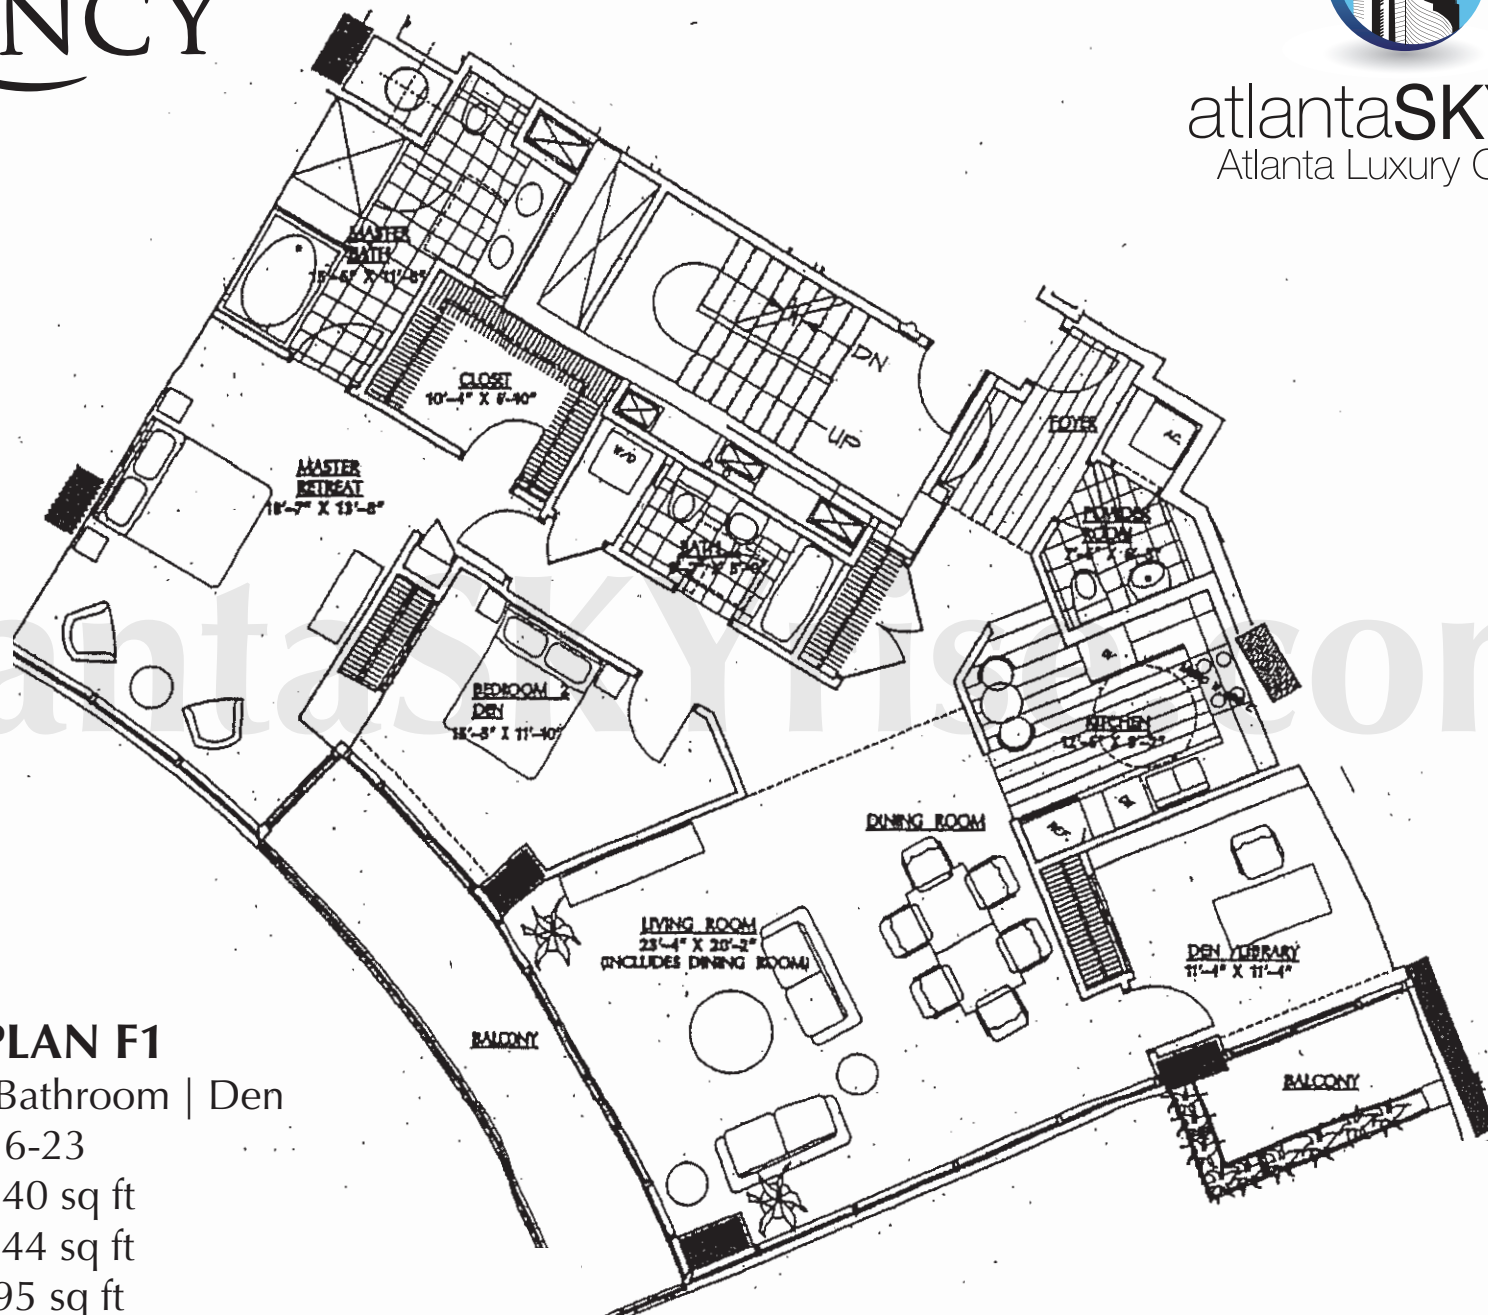

PARK REGENCY

atlanta**SKYrise**[®]
Atlanta Luxury Condos

FLOOR PLAN F1

2 Bedroom | 2.5 Bathroom | Den

Floors 6-23

Living 1940 sq ft

Terrace 244 sq ft

Total 2195 sq ft