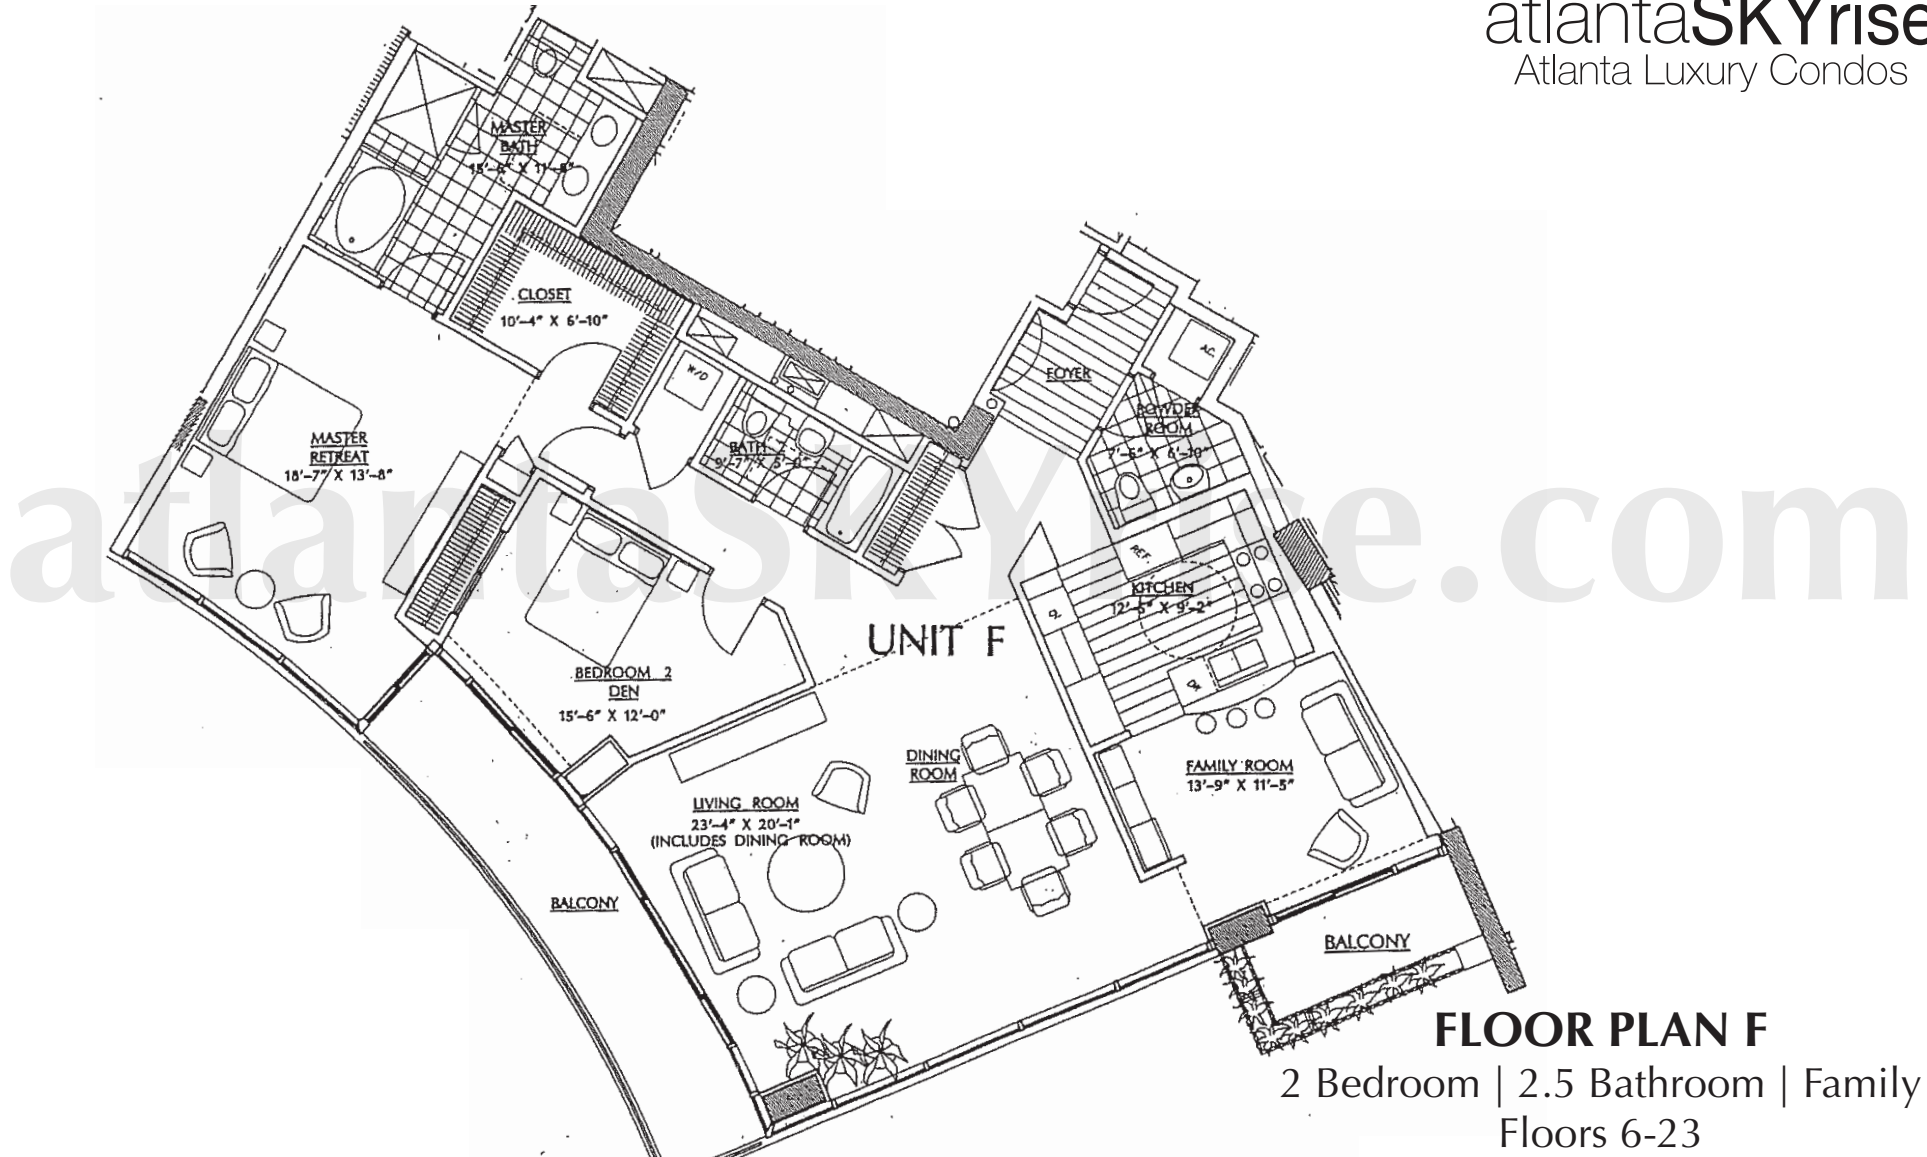

## FLOOR PLAN F

2 Bedroom | 2.5 Bathroom | Family

Floors 6-23

Living 1940 sq ft

Terrace 255 sq ft

Total 2195 sq ft